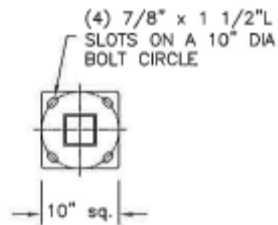

Description	Catalog No.	Pole Height	Shaft Diameter
Agility #5 10'	KAS5-SQE-10	10'0"	4.0"
Agility #5 11'	KAS5-SQE-11	11'0"	4.0"
Agility #5 12'	KAS5-SQE-12	12'0"	4.0"
Agility #5 13'	KAS5-SQE-13	13'0"	4.0"
Agility #5 14'	KAS5-SQE-14	14'0"	4.0"
Agility #5 15'	KAS5-SQE-15	15'0"	4.0"
Agility #5 16'	KAS5-SQE-16	16'0"	4.0"