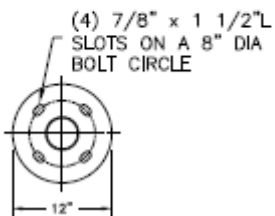

Agility Series Style #10