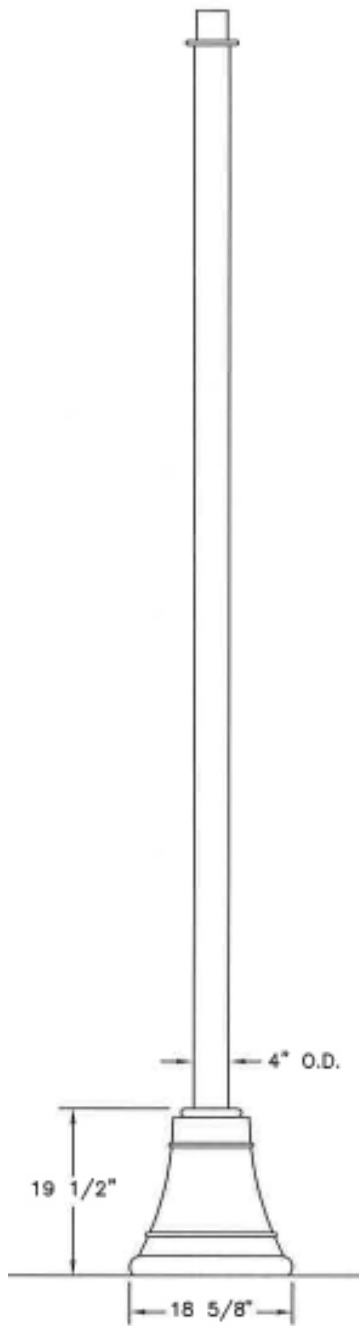

Agility Series of Light-Duty Poles

Product Detail: Round Extruded

Agility Series Style #3