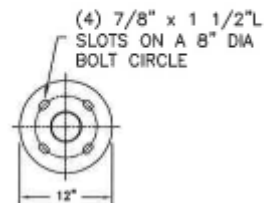

Agility Series Style #2