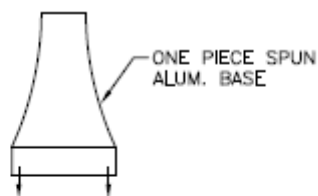

Agility Series Style #10