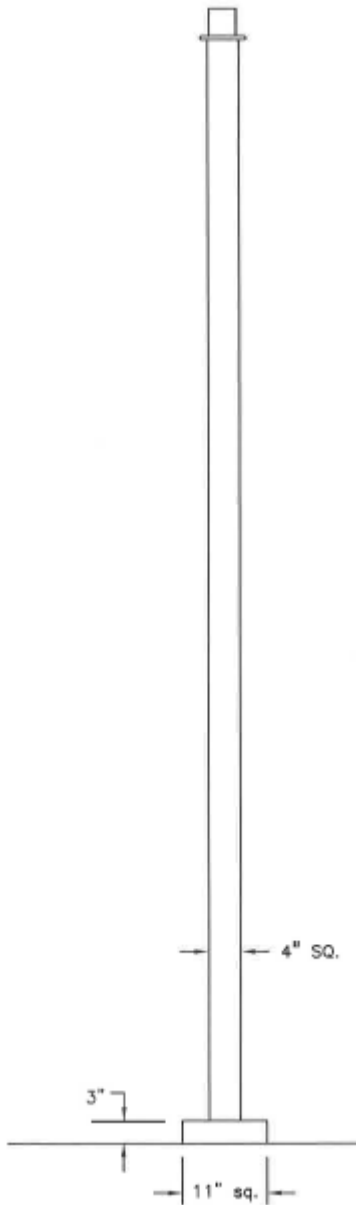

Agility Series of Light-Duty Poles

Product Detail: Square Extruded

Agility Series Style #5