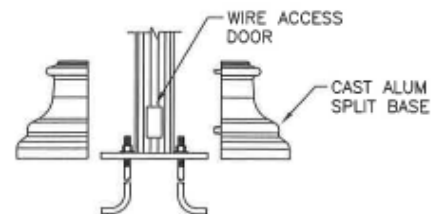

Agility Series of Light-Duty Poles

Product Detail: Shallow Fluted Extruded

Description	Catalog No.	Pole Height	Shaft Diameter
Agility #6 10'	KAS6-SFE-10	10'0"	5.0"
Agility #6 11'	KAS6-SFE-11	11'0"	5.0"
Agility #6 12'	KAS6-SFE-12-	12'0"	5.0"
Agility #6 13'	KAS6-SFE-13	13'0"	5.0"
Agility #6 14'	KAS6-SFE-14	14'0"	5.0"
Agility #6 15'	KAS6-SFE-15	15'0"	5.0"
Agility #6 16'	KAS6-SFE 16	16'0"	5.0"

Description	Catalog No.	Pole Height	Shaft Diameter
Agility #7 10'	KAS7-SFE-10-	10'0"	5.0"
Agility #7 11'	KAS7-SFE-11	11'0"	5.0"
Agility #7 12'	KAS7-SFE-12	12'0"	5.0"
Agility #7 13'	KAS7-SFE-13	13'0"	5.0"
Agility #7 14'	KAS7-SFE-14	14'0"	5.0"
Agility #7 15'	KAS7-SFE-15	15'0"	5.0"
Agility #7 16'	KAS7-SFE-16	16'0"	5.0"