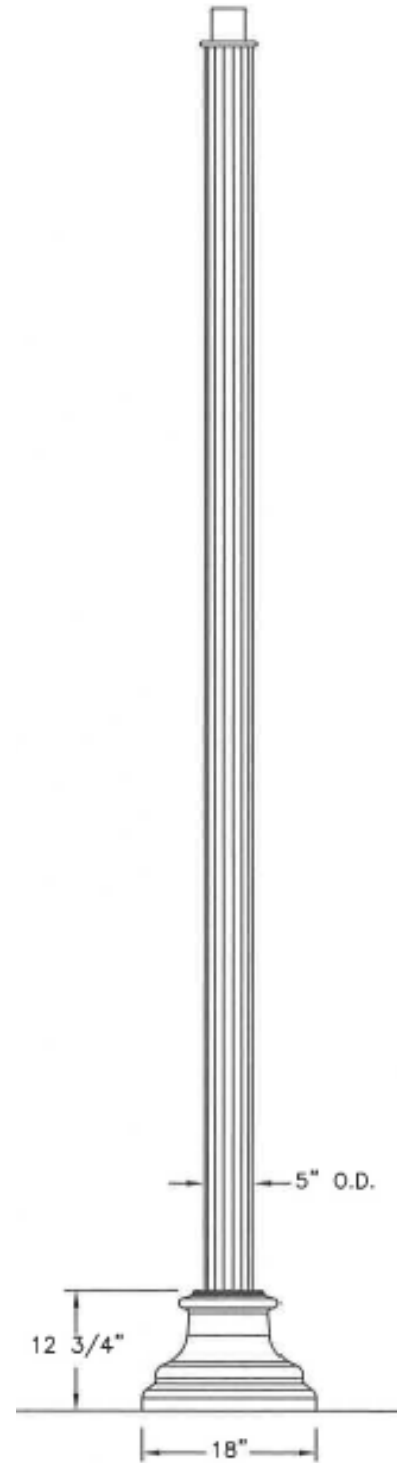

Agility Series of Light-Duty Poles

Product Detail: Shallow Fluted Extruded

Description	Catalog No.	Pole Height	Shaft Diameter
Agility #6 10'	KAS6-SFE-10	10'0"	5.0"
Agility #6 11'	KAS6-SFE-11	11'0"	5.0"
Agility #6 12'	KAS6-SFE-12-	12'0"	5.0"
Agility #6 13'	KAS6-SFE-13	13'0"	5.0"
Agility #6 14'	KAS6-SFE-14	14'0"	5.0"
Agility #6 15'	KAS6-SFE-15	15'0"	5.0"
Agility #6 16'	KAS6-SFE 16	16'0"	5.0"

Description	Catalog No.	Pole Height	Shaft Diameter
Agility #7 10'	KAS7-SFE-10-	10'0"	5.0"
Agility #7 11'	KAS7-SFE-11	11'0"	5.0"
Agility #7 12'	KAS7-SFE-12	12'0"	5.0"
Agility #7 13'	KAS7-SFE-13	13'0"	5.0"
Agility #7 14'	KAS7-SFE-14	14'0"	5.0"
Agility #7 15'	KAS7-SFE-15	15'0"	5.0"
Agility #7 16'	KAS7-SFE-16	16'0"	5.0"

Agility Series Style #7