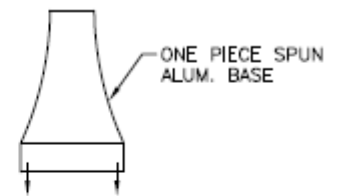

Agility Series Style #10