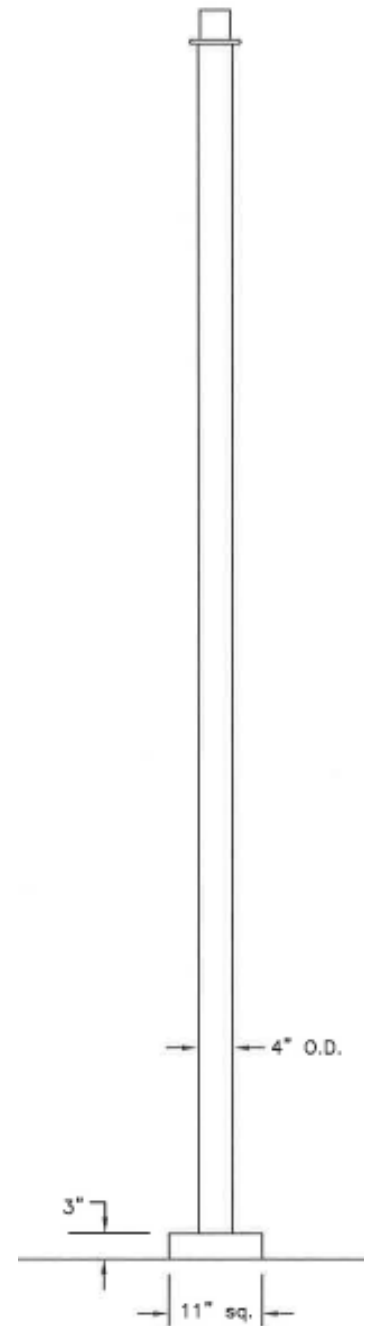

Agility Series Style #4