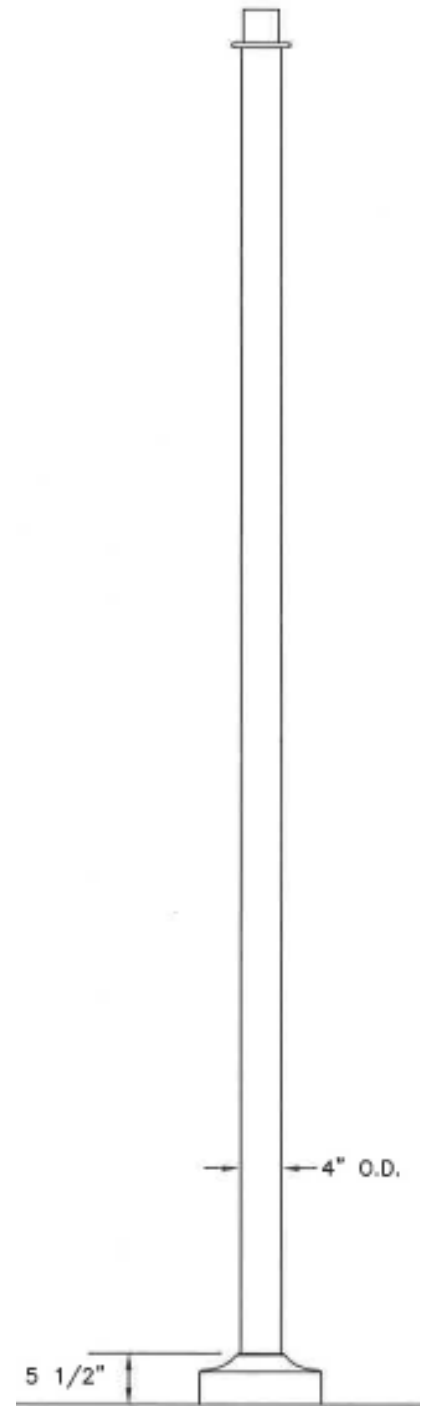

Agility Series Style #2