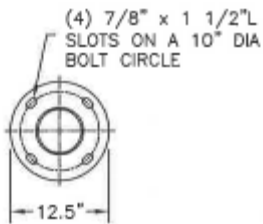

Agility Series of Light-Duty Poles

Product Detail: Shallow Fluted Extruded

Description	Catalog No.	Pole Height	Shaft Diameter
Agility #6 10'	KAS6-SFE-10	10'0"	5.0"
Agility #6 11'	KAS6-SFE-11	11'0"	5.0"
Agility #6 12'	KAS6-SFE-12-	12'0"	5.0"
Agility #6 13'	KAS6-SFE-13	13'0"	5.0"
Agility #6 14'	KAS6-SFE-14	14'0"	5.0"
Agility #6 15'	KAS6-SFE-15	15'0"	5.0"
Agility #6 16'	KAS6-SFE 16	16'0"	5.0"

Description	Catalog No.	Pole Height	Shaft Diameter
Agility #7 10'	KAS7-SFE-10-	10'0"	5.0"
Agility #7 11'	KAS7-SFE-11	11'0"	5.0"
Agility #7 12'	KAS7-SFE-12	12'0"	5.0"
Agility #7 13'	KAS7-SFE-13	13'0"	5.0"
Agility #7 14'	KAS7-SFE-14	14'0"	5.0"
Agility #7 15'	KAS7-SFE-15	15'0"	5.0"
Agility #7 16'	KAS7-SFE-16	16'0"	5.0"