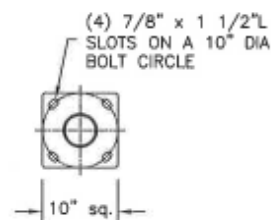

Agility Series Style #4