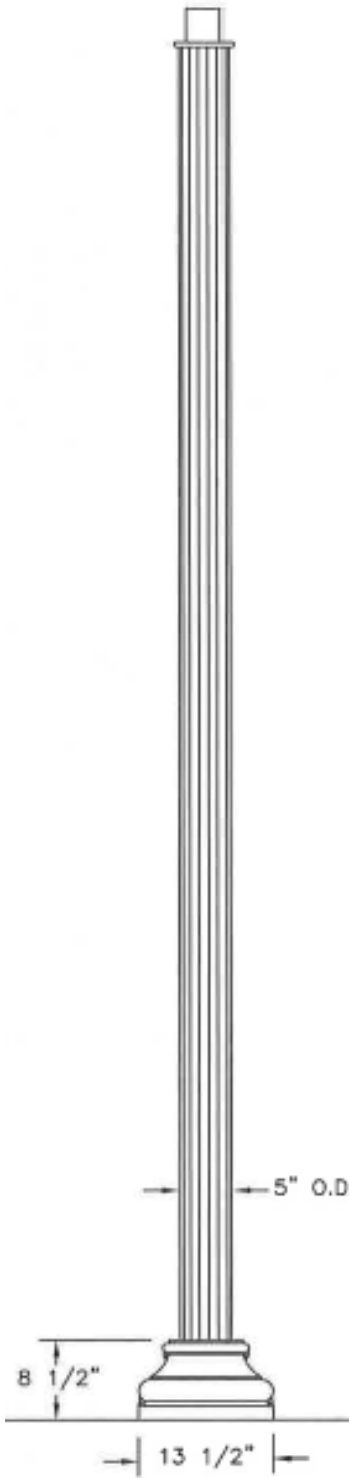

Agility Series of Light-Duty Poles

Product Detail: Shallow Fluted Extruded

Agility Series Style #6

Description	Catalog No.	Pole Height	Shaft Diameter
Agility #6 10'	KAS6-SFE-10	10'0"	5.0"
Agility #6 11'	KAS6-SFE-11	11'0"	5.0"
Agility #6 12'	KAS6-SFE-12-	12'0"	5.0"
Agility #6 13'	KAS6-SFE-13	13'0"	5.0"
Agility #6 14'	KAS6-SFE-14	14'0"	5.0"
Agility #6 15'	KAS6-SFE-15	15'0"	5.0"
Agility #6 16'	KAS6-SFE 16	16'0"	5.0"

Description	Catalog No.	Pole Height	Shaft Diameter
Agility #7 10'	KAS7-SFE-10-	10'0"	5.0"
Agility #7 11'	KAS7-SFE-11	11'0"	5.0"
Agility #7 12'	KAS7-SFE-12	12'0"	5.0"
Agility #7 13'	KAS7-SFE-13	13'0"	5.0"
Agility #7 14'	KAS7-SFE-14	14'0"	5.0"
Agility #7 15'	KAS7-SFE-15	15'0"	5.0"
Agility #7 16'	KAS7-SFE-16	16'0"	5.0"