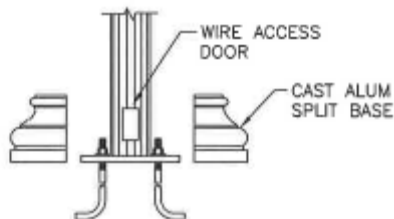

Agility Series of Light-Duty Poles

Product Detail: Shallow Fluted Extruded

Description	Catalog No.	Pole Height	Shaft Diameter
Agility #6 10'	KAS6-SFE-10	10'0"	5.0"
Agility #6 11'	KAS6-SFE-11	11'0"	5.0"
Agility #6 12'	KAS6-SFE-12-	12'0"	5.0"
Agility #6 13'	KAS6-SFE-13	13'0"	5.0"
Agility #6 14'	KAS6-SFE-14	14'0"	5.0"
Agility #6 15'	KAS6-SFE-15	15'0"	5.0"
Agility #6 16'	KAS6-SFE 16	16'0"	5.0"

Description	Catalog No.	Pole Height	Shaft Diameter
Agility #7 10'	KAS7-SFE-10-	10'0"	5.0"
Agility #7 11'	KAS7-SFE-11	11'0"	5.0"
Agility #7 12'	KAS7-SFE-12	12'0"	5.0"
Agility #7 13'	KAS7-SFE-13	13'0"	5.0"
Agility #7 14'	KAS7-SFE-14	14'0"	5.0"
Agility #7 15'	KAS7-SFE-15	15'0"	5.0"
Agility #7 16'	KAS7-SFE-16	16'0"	5.0"