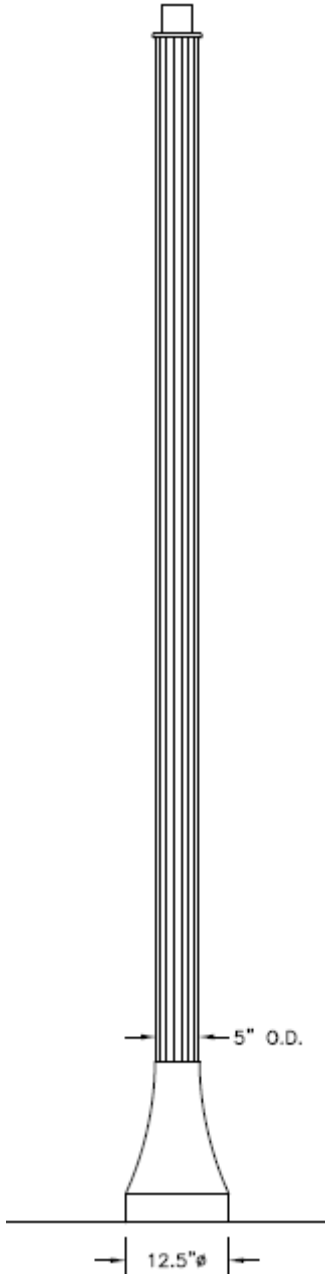

Agility Series of Light-Duty Poles

Product Detail: Shallow Fluted Extruded

Agility Series Style #9