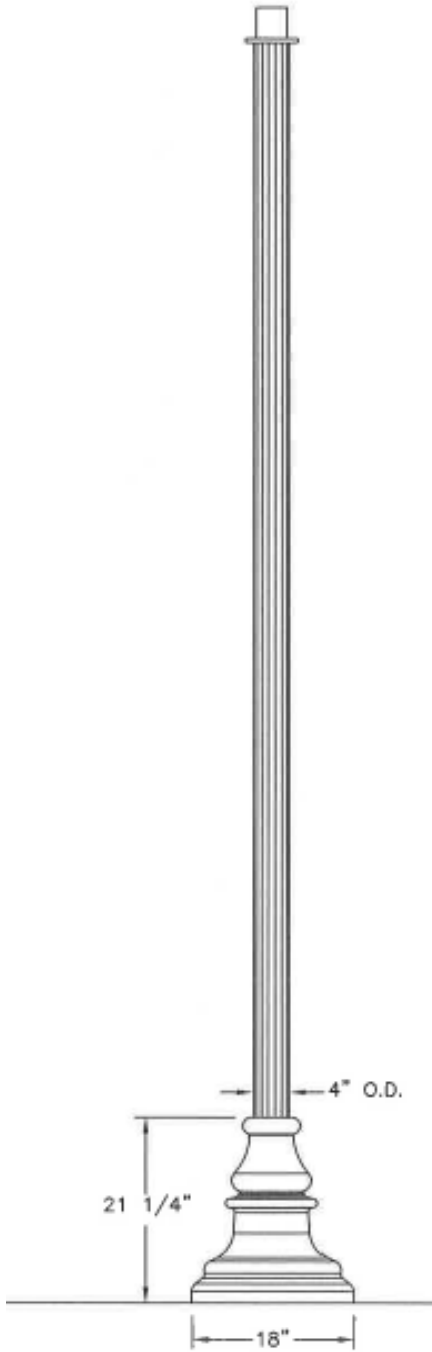

Agility Series of Light-Duty Poles

Product Detail: Shallow Fluted Extruded

Agility Series Style #8