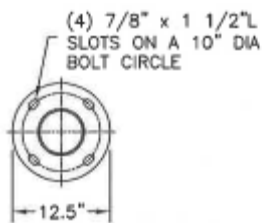

Agility Series Style #2