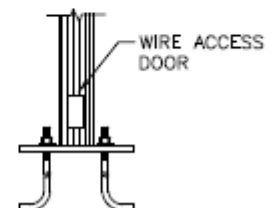

Agility Series Style #10