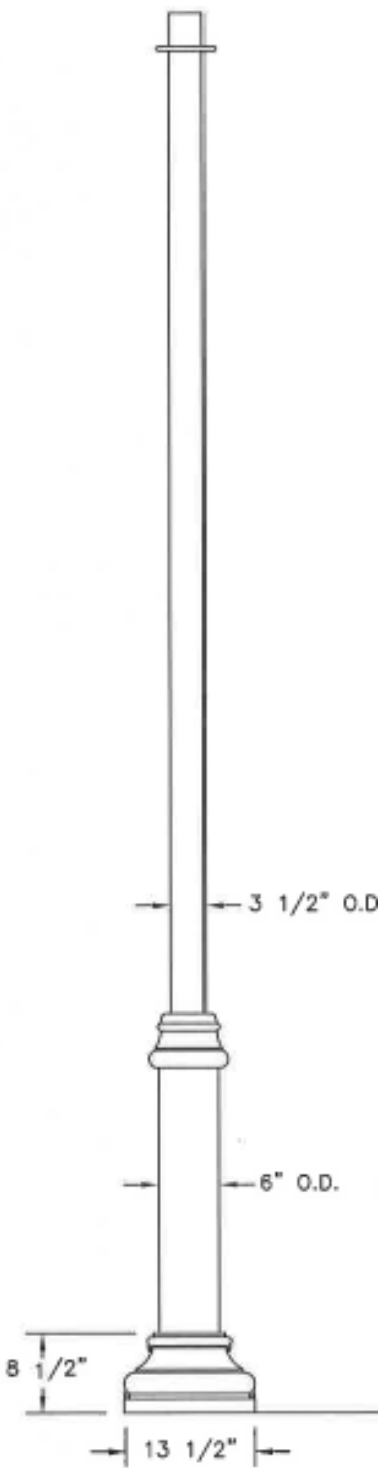

## Features and Benefits:

- Two series to choose from: round extruded series & shallow fluted extruded series
- All poles available in heights of 10 to 16'
- Can be matched with any of King Luminaire's post top or area lighting luminaires\*
- Ease of installation
- Variety of tenon sizes available
- King Luminaire quality at more cost-effective price
- Quick & Flexible lead times
- Finished with high quality King Coat powder coating system
- Variety of pole styles available
- 3 year warranty

### How to Catalog:

Catalog# - Pole Height - Shaft Diameter (SFE series only)- Color

*Lighting the Way™.....*

## Product Detail: Round Extruded

### Agility Series Style #1

Description	Catalog No.	Pole Height	Shaft Diameter
Agility #1 10'	KAS1-RE-10	10'0"	3.5"
Agility #1 11'	KAS1-RE-11	11'0"	3.5"
Agility #1 12'	KAS1-RE-12	12'0"	3.5"
Agility #1 13'	KAS1-RE-13	13'0"	3.5"
Agility #1 14'	KAS1-RE-14	14'0"	3.5"
Agility #1 15'	KAS1-RE-15	15'0"	3.5"
Agility #1 16'	KAS1-RE-16	16'0"	3.5"