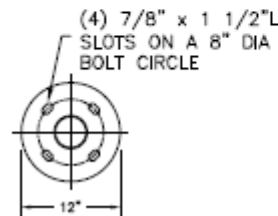

Agility Series Style #10