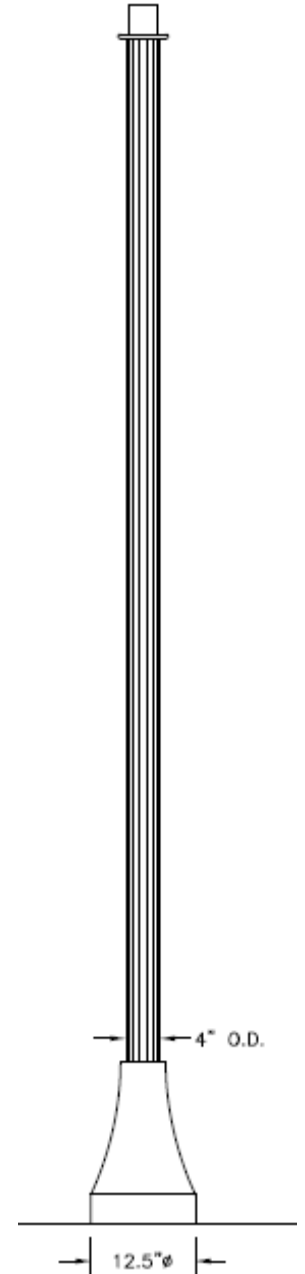

Agility Series Style #10