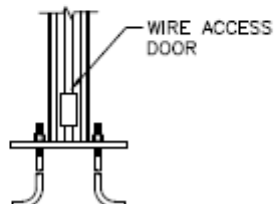

Agility Series Style #10