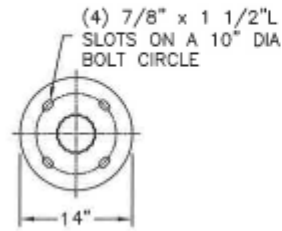

Description	Catalog No.	Pole Height	Shaft Diameter
Agility #8 10'	KAS8-SFE-10	10'0"	4.0"
Agility #8 11'	KAS8-SFE-11	11'0"	4.0"
Agility #8 12'	KAS8-SFE-12	12'0"	4.0"
Agility #8 13'	KAS8-SFE-13	13'0"	4.0"
Agility #8 14'	KAS8-SFE-14	14'0"	4.0"
Agility #8 15'	KAS8-SFE-15	15'0"	4.0"
Agility #8 16'	KAS8-SFE-16	16'0"	4.0"