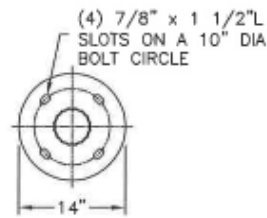

Agility Series of Light-Duty Poles

Product Detail: Shallow Fluted Extruded

Description	Catalog No.	Pole Height	Shaft Diameter
Agility #6 10'	KAS6-SFE-10	10'0"	5.0"
Agility #6 11'	KAS6-SFE-11	11'0"	5.0"
Agility #6 12'	KAS6-SFE-12-	12'0"	5.0"
Agility #6 13'	KAS6-SFE-13	13'0"	5.0"
Agility #6 14'	KAS6-SFE-14	14'0"	5.0"
Agility #6 15'	KAS6-SFE-15	15'0"	5.0"
Agility #6 16'	KAS6-SFE 16	16'0"	5.0"

Description	Catalog No.	Pole Height	Shaft Diameter
Agility #7 10'	KAS7-SFE-10-	10'0"	5.0"
Agility #7 11'	KAS7-SFE-11	11'0"	5.0"
Agility #7 12'	KAS7-SFE-12	12'0"	5.0"
Agility #7 13'	KAS7-SFE-13	13'0"	5.0"
Agility #7 14'	KAS7-SFE-14	14'0"	5.0"
Agility #7 15'	KAS7-SFE-15	15'0"	5.0"
Agility #7 16'	KAS7-SFE-16	16'0"	5.0"