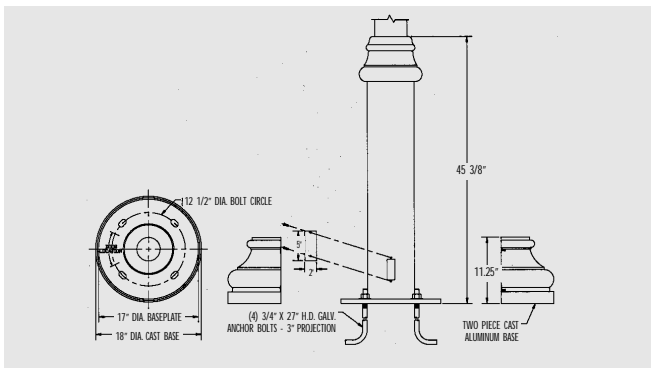

How to Catalogue

Description	Catalogue Number	Pole Height	Pole Top Diameter	Pole Weight Lbs.
Canterbury 10'	KM90RF-10	10'0"	4.5"	98
Canterbury 11'	KM90RF-11	11'0"	4.5"	101
Canterbury 12'	KM90RF-12	12'0"	4.5"	104
Canterbury 13'	KM90RF-13	13'0"	4.5"	107
Canterbury 14'	KM90RF-14	14'0"	4.5"	110
Canterbury 15'	KM90RF-15	15'0"	4.5"	113
Canterbury 16'	KM90RF-16	16'0"	4.5"	116
Canterbury 17'	KM90RF-17	17'0"	4.5"	119

How to Order

Catalogue Number	Height	Options	Options	Options
KM90RF	10	DR	BA	BK
Optional Items				
DR	GFI Duplex Receptacle generally located one foot from top of pole.			
BA	Banner Arms supplied to required length			
FH	Flagholder orientated to specification			
LRN	Ladder Rest			
FFP	KINGKOAT Finish Paint			
	GN - Green	GY - Gray	BK - Black	
	BE - Blue	BN - Brown	BZ - Bronze	
	<i>*Custom colors available upon request.</i>			

Luminaires

Select from King's vast array of historically accurate luminaires with unmatched modern photometric performance. To select the luminaire for your application, turn to the "Luminaire" section of our catalogue.

Decorative Arms

King offers a wide selection of single, twin and multiple arms, from finely detailed historically accurate reproductions to more recent custom designs. To specify, turn to "Arms and Capitals" section of our catalogue.

Anchor Bolt/Base Details