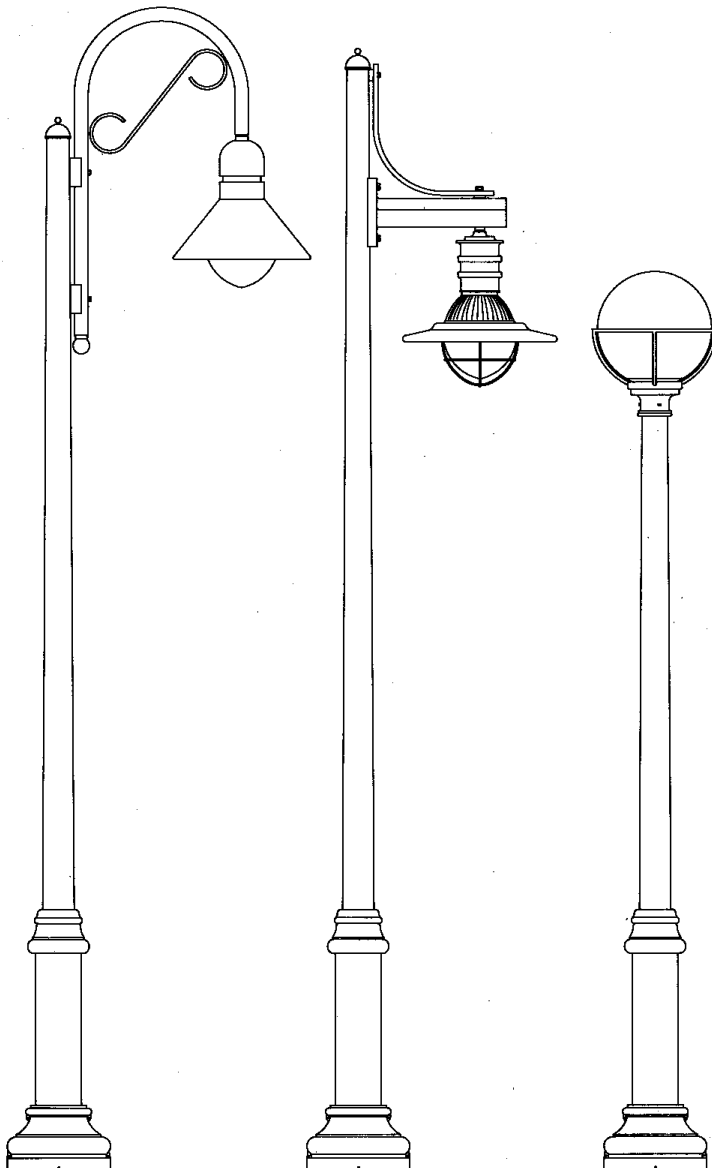

THE CANTERBURY

M I L L E N N I U M S E R I E S

Round Formed Aluminum Shaft and Cast Aluminum Base

Description

The Canterbury is an aluminum pole with extruded base, tapered shaft and cast transition pieces. An inexpensive alternative to more ornate poles, it still offers a simple and pleasing elegance to complement any landscape.

Material

The pole shall consist of a two piece cast aluminum base with a **round aluminum tapered formed shaft**. All hardware shall be corrosion resistant stainless steel. Anchor bolts shall be hot dip galvanized. The pole shall be King Luminaire Catalogue Number KM90RF-XX

Dimensions

The pole shall be XX ft. in height with a two piece base. It shall be supplied complete with a tamper resistant door and a 1/4"-20NC grounding stud. A tenon may be provided at top of shaft, 3-1/2" OD x 3-1/2" long. Other size tenons available upon request.

How to Catalogue

Description	Catalogue Number	Pole Height	Pole Top Diameter	Pole Weight Lbs.
Canterbury 10'	KM90RF-10	10'0"	4.5"	98
Canterbury 11'	KM90RF-11	11'0"	4.5"	101
Canterbury 12'	KM90RF-12	12'0"	4.5"	104
Canterbury 13'	KM90RF-13	13'0"	4.5"	107
Canterbury 14'	KM90RF-14	14'0"	4.5"	110
Canterbury 15'	KM90RF-15	15'0"	4.5"	113
Canterbury 16'	KM90RF-16	16'0"	4.5"	116
Canterbury 17'	KM90RF-17	17'0"	4.5"	119