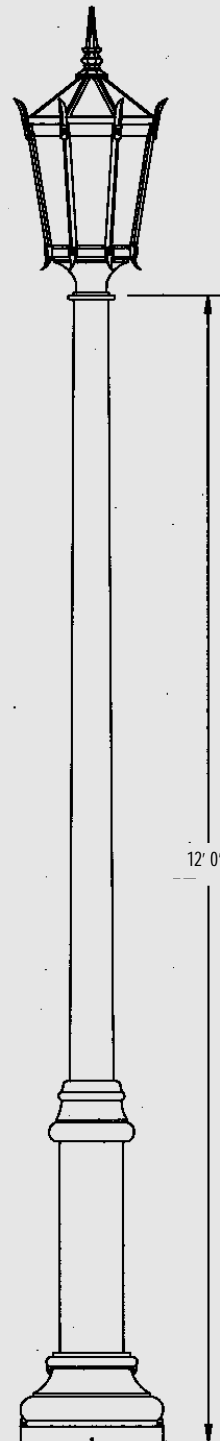

"RF" Round Formed