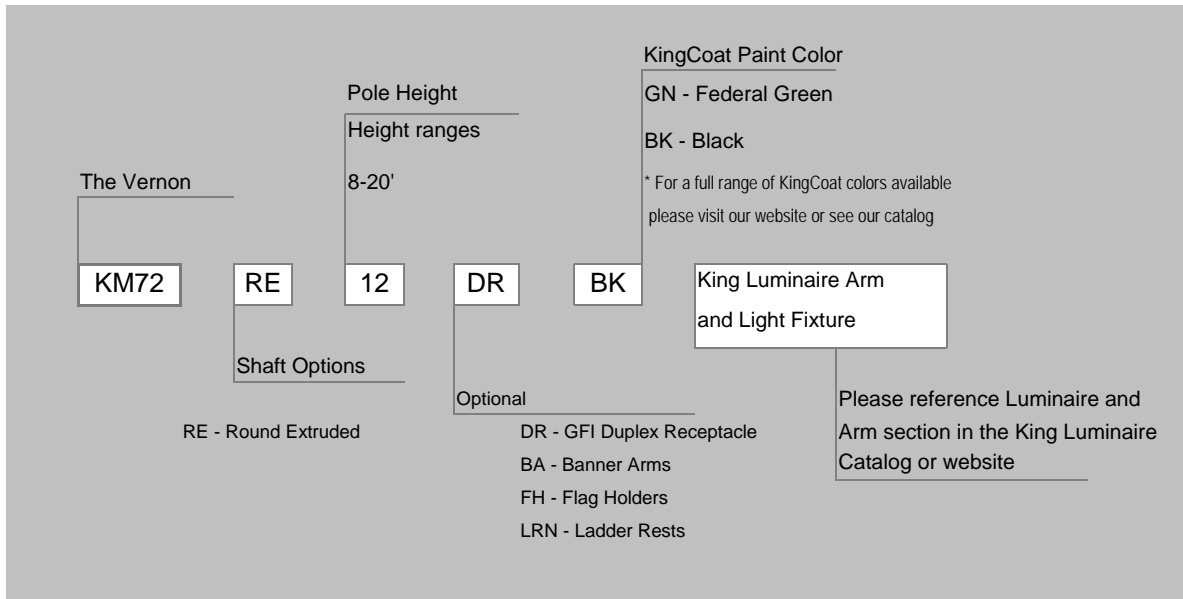

How to Catalogue

Luminaires

Select from King's vast array of historically accurate luminaires with unmatched modern photometric performance. To select the luminaire for your application, turn to the "Luminaire" section of our catalogue.

Decorative Arms

King offers a wide selection of single, twin and multiple arms, from finely detailed historically accurate reproductions to more recent custom designs. To specify, turn to "Arms and Capitals" section of our catalogue.