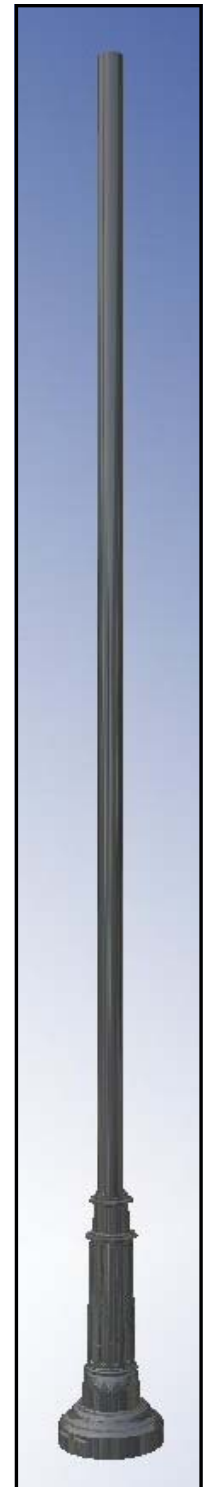

Anchor Bolt/Base Details

KING LUMINAIRE
COMPANY INC.

9200 Energy Lane
Northport, Alabama, USA 35476-3442
Tel: (205) 339-0711 Fax: (205) 339-4840
Toll Free 1-800-435-6563

1153 State Route 46N
Jefferson, Ohio, USA 44047
Toll Free 1-800-268-7809 Fax: (905) 632-8116

14503 Wallick Road
Atchinson, Kansas 66002
Tel: (913) 255-3112 Fax: (913) 255-3124
Toll Free 1-800-837-1024

840 Walkers Line, P.O. Box 7
Burlington, Ontario, Canada L7R 3X9
Tel: (905) 632-9301 Fax: (905) 632-8116
Toll Free 1-800-268-7809