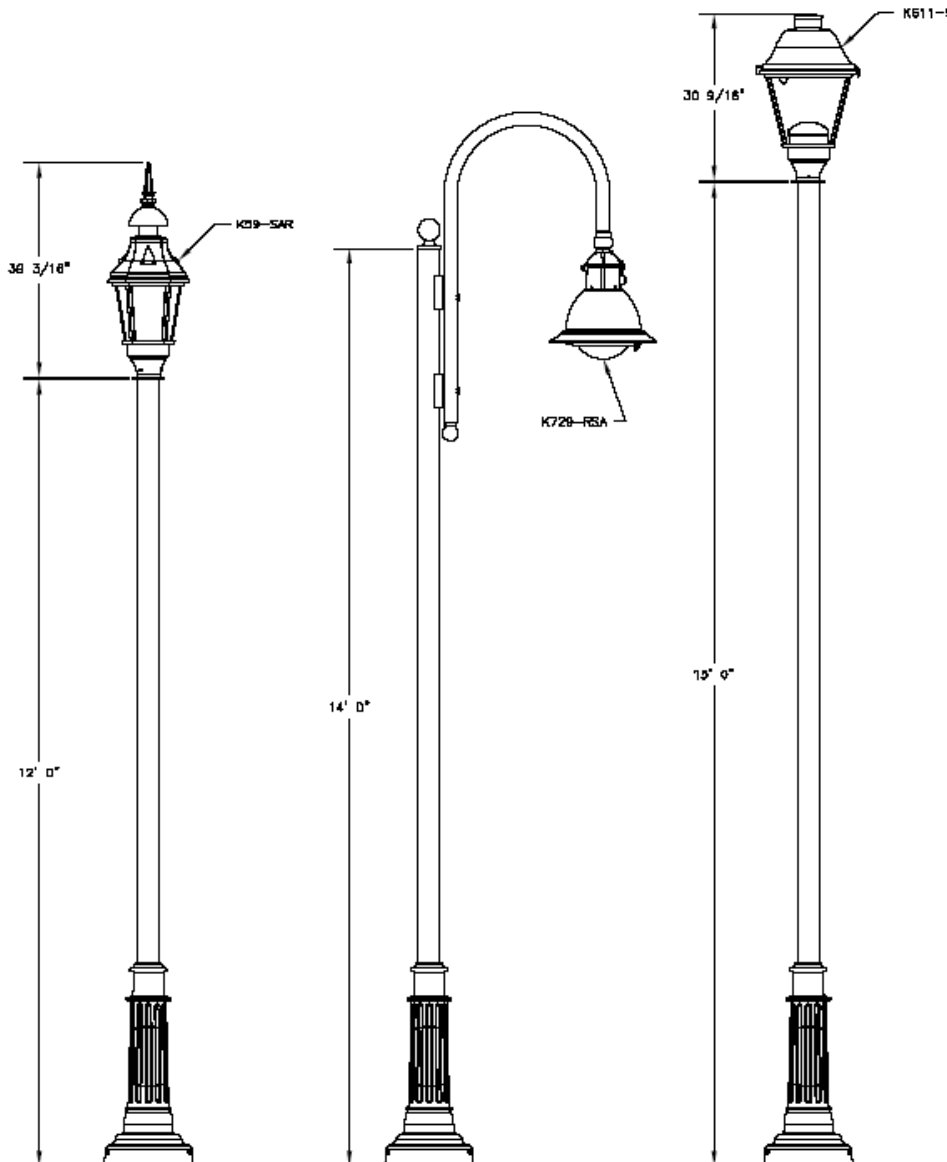

The Vernon

Millennium Series

Decorative Aluminum Pole

Description

The Vernon offers customers an economical and multi-application pole while still providing an attractive design. Ideal for public settings like parks, walkways and streetscapes.

Applicable in both historical and contemporary settings, its sleek and simple appearance makes it an excellent choice for post top usage. The Vernon can be easily matched with almost all of King Luminaire's decorative lighting fixtures. The pole shall be King Luminaire Catalog Number KM72XX-XX

Material

The Vernon Pole shall consist of a two piece cast aluminum base with a **round aluminum extruded non-tapered shaft**. All hardware shall be corrosion resistant stainless steel. Anchor bolts to be hot dip galvanized.

Dimensions

The pole shall be XX' in height with a 15 1/4" diameter base. It is available in heights from 8 to 20'. It shall be supplied complete with a 1/2" -13 UNC grounding stud.

Installation

The pole shall be supplied complete with 4 anchor bolts, 3/4" x 27", 55 KSI minimum yield strength galvanized to ASTM A-153, with a threaded end, 2 over-sized washers and 2 hex nuts for double nutting. Anchor bolt certification available upon request.