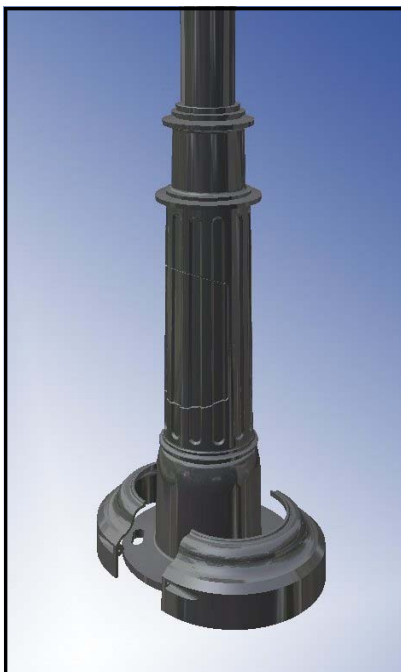

How to Catalogue

Luminaires

Select from King's vast array of historically accurate luminaires with unmatched modern photometric performance. To select the luminaire for your application, turn to the "Luminaire" section of our catalogue.

Decorative Arms

King offers a wide selection of single, twin and multiple arms, from finely detailed historically accurate reproductions to more recent custom designs. To specify, turn to "Arms and Capitals" section of our catalogue.

Anchor Bolt/Base Details

KING LUMINAIRE
COMPANY INC.

9200 Energy Lane
Northport, Alabama, USA 35476-3442
Tel: (205) 339-0711 Fax: (205) 339-4840
Toll Free 1-800-435-6563

1153 State Route 46N
Jefferson, Ohio, USA 44047
Toll Free 1-800-268-7809 Fax: (905) 632-8116

14503 Wallick Road
Atchinson, Kansas 66002
Tel: (913) 255-3112 Fax: (913) 255-3124
Toll Free 1-800-837-1024

840 Walkers Line, P.O. Box 7
Burlington, Ontario, Canada L7R 3X9
Tel: (905) 632-9301 Fax: (905) 632-8116
Toll Free 1-800-268-7809