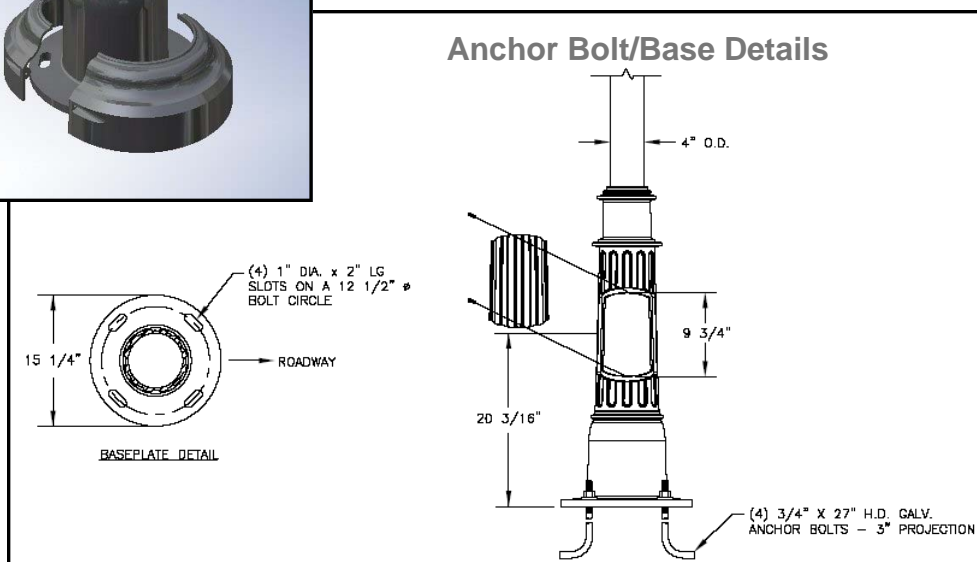

Anchor Bolt/Base Details

KING LUMINAIRE
COMPANY INC.

9200 Energy Lane
Northport, Alabama, USA 35476-3442
Tel: (205) 339-0711 Fax: (205) 339-4840
Toll Free 1-800-435-6563

1153 State Route 46N
Jefferson, Ohio, USA 44047
Toll Free 1-800-268-7809 Fax: (905) 632-8116

14503 Wallick Road
Atchinson, Kansas 66002
Tel: (913) 255-3112 Fax: (913) 255-3124
Toll Free 1-800-837-1024

840 Walkers Line, P.O. Box 7
Burlington, Ontario, Canada L7R 3X9
Tel: (905) 632-9301 Fax: (905) 632-8116
Toll Free 1-800-268-7809