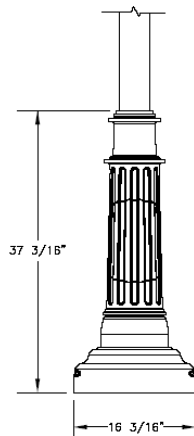

Material

The Vernon Pole shall consist of a two piece cast aluminum base with a **round aluminum extruded non-tapered shaft**. All hardware shall be corrosion resistant stainless steel. Anchor bolts to be hot dip galvanized.

Dimensions

The pole shall be XX' in height with a 15 1/4" diameter base. It is available in heights from 8 to 20'. It shall be supplied complete with a 1/2" -13 UNC grounding stud.

Installation

The pole shall be supplied complete with 4 anchor bolts, 3/4" x 27", 55 KSI minimum yield strength galvanized to ASTM A-153, with a threaded end, 2 over-sized washers and 2 hex nuts for double nutting. Anchor bolt certification available upon request.

Round Extruded
Non-tapered

Anchor Bolt/Base Details

KING LUMINAIRE
COMPANY INC.

9200 Energy Lane
Northport, Alabama, USA 35476-3442
Tel: (205) 339-0711 Fax: (205) 339-4840
Toll Free 1-800-435-6563

1153 State Route 46N
Jefferson, Ohio, USA 44047
Toll Free 1-800-268-7809 Fax: (905) 632-8116