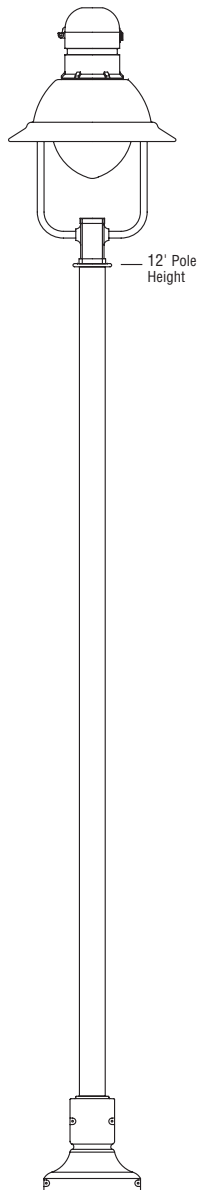

THE REGAL FAMILY

S T E L L A R S E R I E S

Non-Tapered Round Aluminum or Steel

THE COPPER CREEK

BLUE MOUNTAIN

OKANAGAN

For many years, King has concentrated on bringing the finest in historically accurate and contemporary decorative poles to the market, whether in spun concrete, ductile iron, steel, or cast and extruded aluminum. Almost all of these designs have been based on heavy-duty requirements and, as the market gradually changes, King is once again responding to the needs of today. The Regal family of Stellar poles provides a series of aesthetically pleasing, light to medium duty, decorative poles that represent a significant step up from utilitarian standards, yet is essentially cost effective. The use of non-tapered shafts with decorative clamshell bases provides both a decorative look at a competitive cost and flexibility of design.

Description

The Regal family consists of designs that incorporate the combination of a 4" pole with a cast aluminum clamshell base. Pole shafts are available in round aluminum or round steel, permanently welded to a compatible base plate. The various bases provide the decorative character to the assembly, while also concealing the wiring handhole, anchor bolts, and base plate. Four stainless steel bolts, recessed for minimum visibility, hold the two-piece clamshell base together. All designs may be configured to accept either post top or pendant luminaires. King also offers a wide range of single, twin and multiple arms and brackets, including finely detailed historical reproductions, contemporary, and theme styles.

KSB78 **A** **12** **DR** **BK** **BA** **King Luminaire Arm and Light Fixture**

POLE
 A – Aluminum Shaft
 S – Steel Shaft

OPTIONAL
 GFI Duplex Receptacle

OPTIONAL BANNER ARM
 BA – Single Arm
 BA2 – Twin Arm