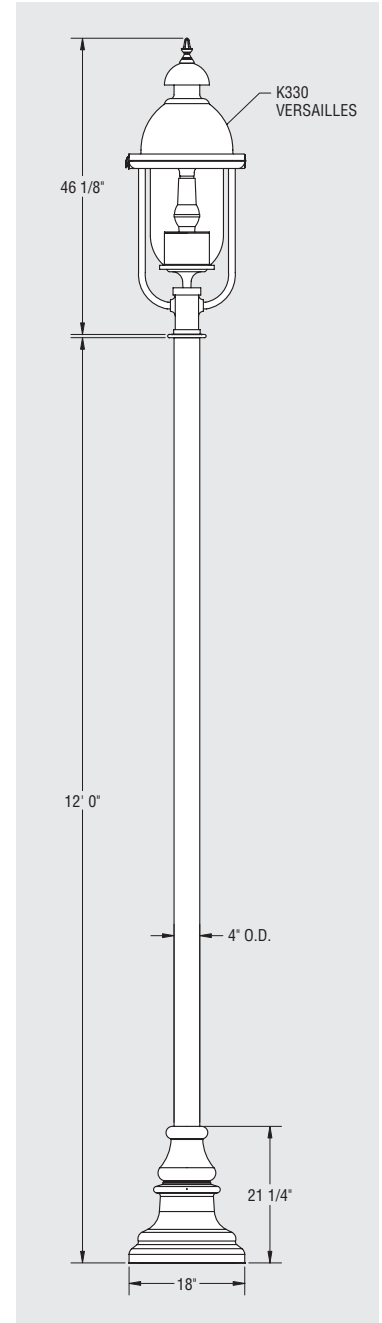

Shaft Cross Section

Anchor Bolt / Base Plate Detail