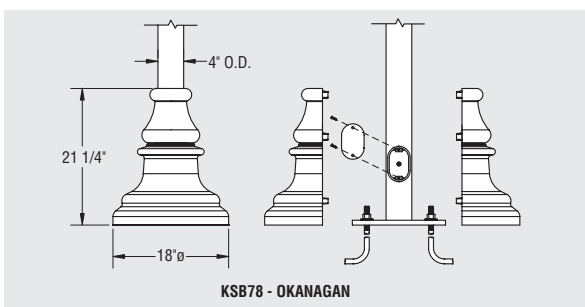

How to Catalog

THE REGAL FAMILY
KSB73 – Copper Creek Design
KSB78 – Okanagan Design
KSB97 – Blue Mountain Design

POLE HEIGHT IN FEET
Maximum Height Available 20 feet

KINGCOAT PAINT COLOR
GN – Federal Green
BK – Black
For full range of KingCoat Colors Available – Visit website or see catalog

KSB78   **A**   **12**   **DR**   **BK**   **BA**   **King Luminaire Arm and Light Fixture**

POLE
A – Aluminum Shaft
S – Steel Shaft

OPTIONAL
GFI Duplex Receptacle

OPTIONAL BANNER ARM
BA – Single Arm
BA2 – Twin Arm

Please reference Luminaire and Arm section in King catalog or website

Base Cover Designs