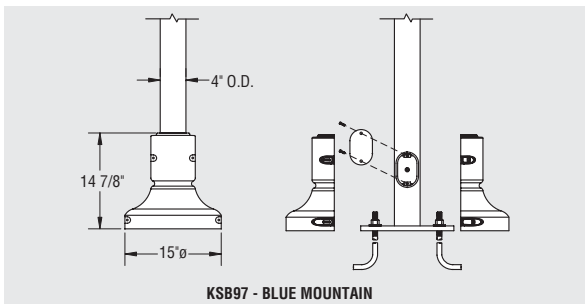

How to Catalog

THE REGAL FAMILY
KSB73 – Copper Creek Design
KSB78 – Okanagan Design
KSB97 – Blue Mountain Design

POLE HEIGHT IN FEET
Maximum Height Available 20 feet

KINGCOAT PAINT COLOR
GN – Federal Green
BK – Black
For full range of KingCoat Colors Available – Visit website or see catalog

KSB78   **A**   **12**   **DR**   **BK**   **BA**   **King Luminaire Arm and Light Fixture**

POLE
A – Aluminum Shaft
S – Steel Shaft

OPTIONAL
GFI Duplex Receptacle

OPTIONAL BANNER ARM
BA – Single Arm
BA2 – Twin Arm

Please reference Luminaire and Arm section in King catalog or website

Base Cover Designs