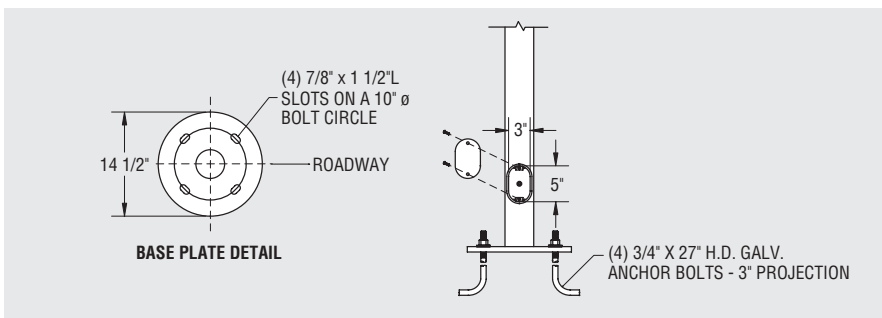

Shaft Cross Section

Anchor Bolt / Base Plate Detail