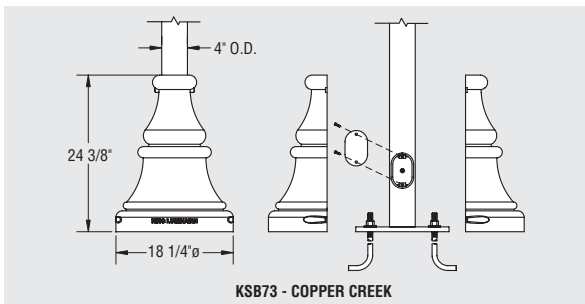

How to Catalog

THE REGAL FAMILY
KSB73 – Copper Creek Design
KSB78 – Okanagan Design
KSB97 – Blue Mountain Design

POLE HEIGHT IN FEET
Maximum Height Available 20 feet

KINGCOAT PAINT COLOR
GN – Federal Green
BK – Black
For full range of KingCoat Colors Available – Visit website or see catalog

KSB78   **A**   **12**   **DR**   **BK**   **BA**   **King Luminaire Arm and Light Fixture**

POLE
A – Aluminum Shaft
S – Steel Shaft

OPTIONAL
GFI Duplex Receptacle

OPTIONAL BANNER ARM
BA – Single Arm
BA2 – Twin Arm

Please reference Luminaire and Arm section in King catalog or website

Base Cover Designs