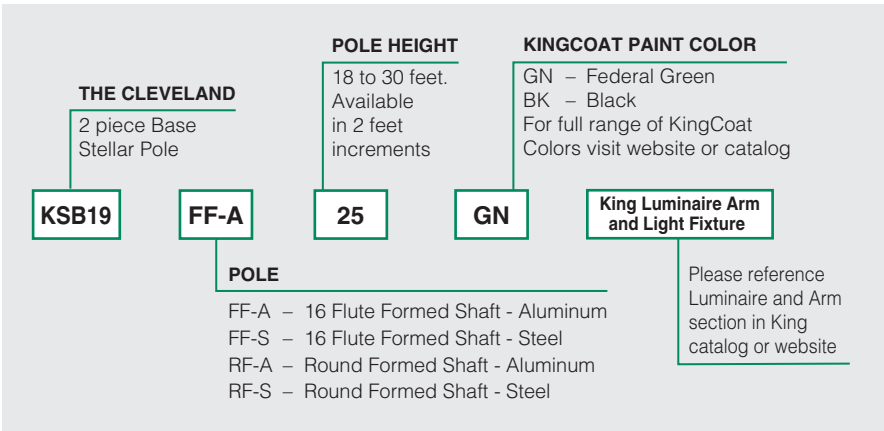

How to Catalog

How to Order

Catalog Number	Option	Option	Option
KSB19 - RF-S-25	DR	BA	BK
Optional Items			
DR	GFI Duplex Receptacle generally located one foot from top of pole.		
BA	Banner Arms supplied to required length		
FH	Flagholder orientated to specification		
LRN	Ladder Rest		
FFP	KingCoat Finish Paint		
	GN - Green	GY - Gray	BK - Black
	BE - Blue	BN - Brown	BZ - Bronze
	<i>*Custom colors available upon request.</i>		

Luminaires

Select from King's vast array of historically accurate luminaires with unmatched modern photometric performance. To select the luminaire for your application, refer to the "Luminaire" section of our catalog or website.

Decorative Arms

King offers a wide selection of single, twin, and multiple arms, from finely detailed, historically accurate reproductions to more recent custom designs. To specify, refer to "Arms and Capitals" section of our catalog or website.