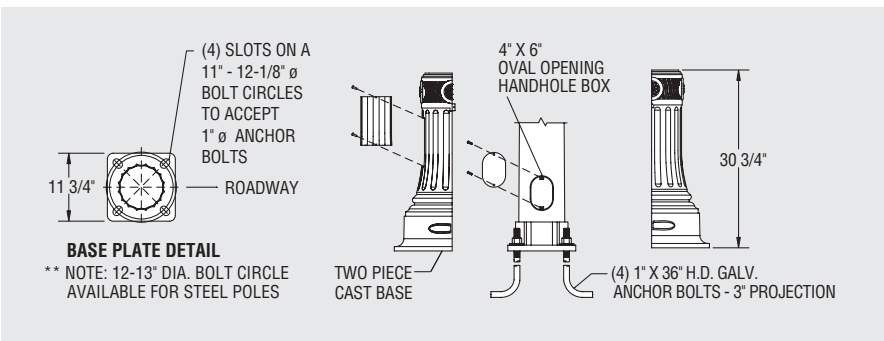

Anchor Bolt / Base Plate Detail

KING LUMINAIRE™

A Member of The StressCrete Group of Companies.

www.kingluminaire.com

9200 Energy Lane
Northport, Alabama, USA 35476-3442
Tel: (205) 339-0711 Fax: (205) 339-4840
Toll Free 1-800-435-6563

1153 State Route 46N
Jefferson, Ohio, USA 44047
Toll Free 1-800-268-7809 Fax: (905) 632-8116

14503 Wallick Road
Atchison, Kansas 66002
Tel: (913) 255-3112 Fax: (913) 255-3124
Toll Free 1-800-837-1024

840 Walkers Line, P.O. Box 7
Burlington, Ontario, Canada L7R 3X9
Tel: (905) 632-9301 Fax: (905) 632-8116
Toll Free 1-800-268-7809