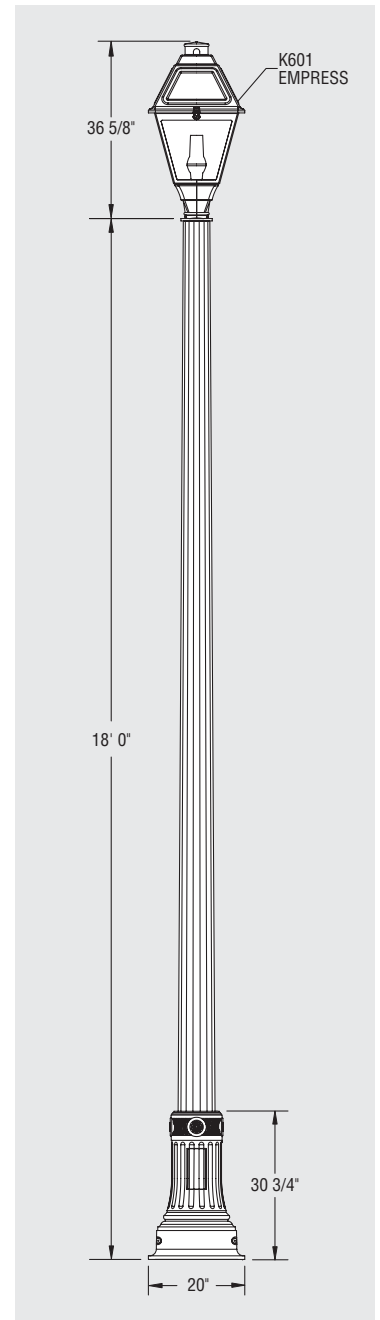

## STELLAR SERIES

*Steel/Aluminum Pole with Two Piece Cast Aluminum Base*

The original Cleveland design was an integral part of the world's first "Great White Way" in 1915 on Superior Avenue in Cleveland, Ohio. King is proud to offer a taller variation of the original pole as part of its Stellar series of poles. Utilization of a 2-piece "clamshell" cast aluminum Cleveland base allows for a shaft height that ranges up to 30'.

### **Description**

The pole shall be of one-piece tapered aluminum or steel welded to a compatible base plate. It is available in either a round or 16 flute cross section. The decorative two-piece Cleveland base shall be cast aluminum, 30 3/4" in height, concealing the wiring hand hole, anchor bolts and base plate. Four stainless steel bolts, recessed for minimum visibility, hold the two-piece clamshell base together.

## How to Order

Catalog Number	Option	Option	Option
KSB19 - RF-S-25	DR	BA	BK
<b>Optional Items</b>			
<b>DR</b>	<b>GFI Duplex Receptacle</b> generally located one foot from top of pole.		
<b>BA</b>	<b>Banner Arms</b> supplied to required length		
<b>FH</b>	<b>Flagholder</b> orientated to specification		
<b>LRN</b>	<b>Ladder Rest</b>		
<b>FFP</b>	<b>KingCoat Finish Paint</b>		
	GN - Green	GY - Gray	BK - Black
	BE - Blue	BN - Brown	BZ - Bronze
	<i>*Custom colors available upon request.</i>		

## Anchor Bolt / Base Plate Detail