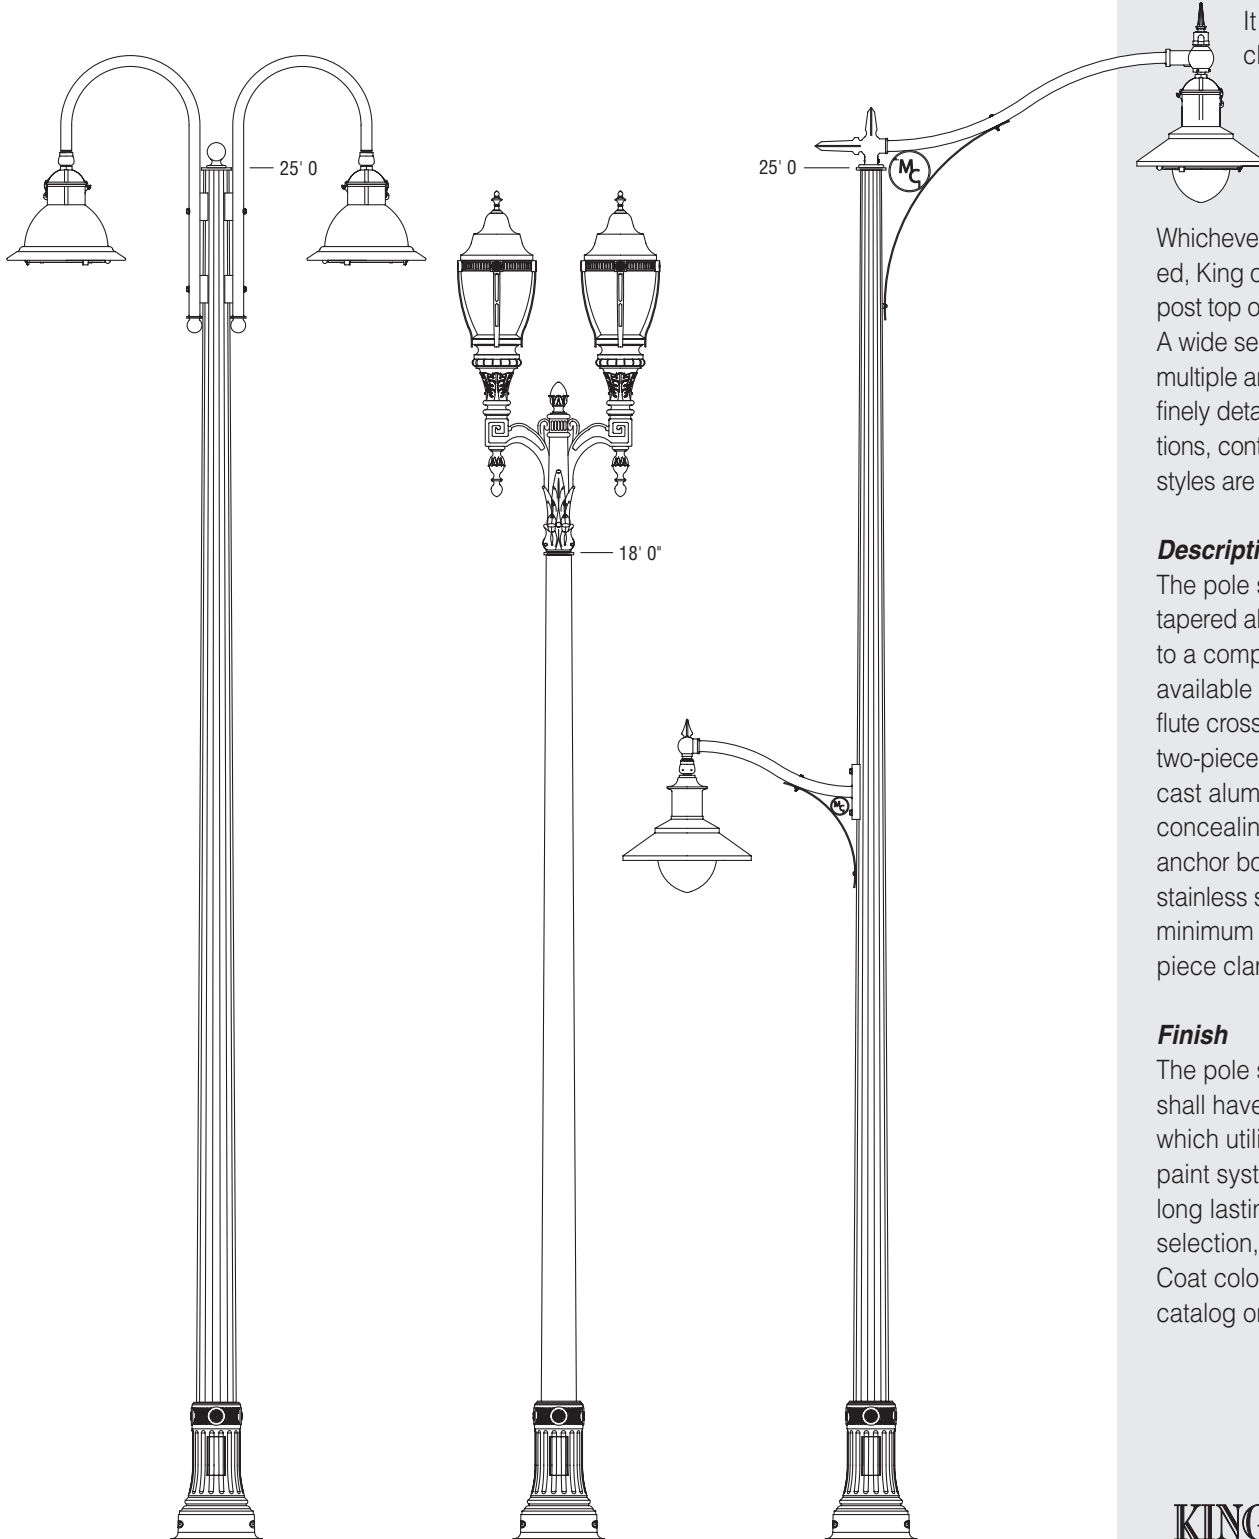

# THE CLEVELAND

## STELLAR SERIES

*Steel/Aluminum Pole with Two Piece Cast Aluminum Base*

The original Cleveland design was an integral part of the world's first "Great White Way" in 1915 on Superior Avenue in Cleveland, Ohio. King is proud to offer a taller variation of the original pole as part of its Stellar series of poles. Utilization of a 2-piece "clamshell" cast aluminum Cleveland base allows for a shaft height that ranges up to 30'.

It is available with the classic 16 flute tapered shaft as well as a tapered round shaft, in either aluminum or steel.

Whichever cross-section is selected, King offers complimentary post top or pendant luminaires. A wide selection of single, twin or multiple arm brackets, including finely detailed historical reproductions, contemporary, and themed styles are available.

### **Description**

The pole shall be of one-piece tapered aluminum or steel welded to a compatible base plate. It is available in either a round or 16 flute cross section. The decorative two-piece Cleveland base shall be cast aluminum, 30 3/4" in height, concealing the wiring hand hole, anchor bolts and base plate. Four stainless steel bolts, recessed for minimum visibility, hold the two-piece clamshell base together.