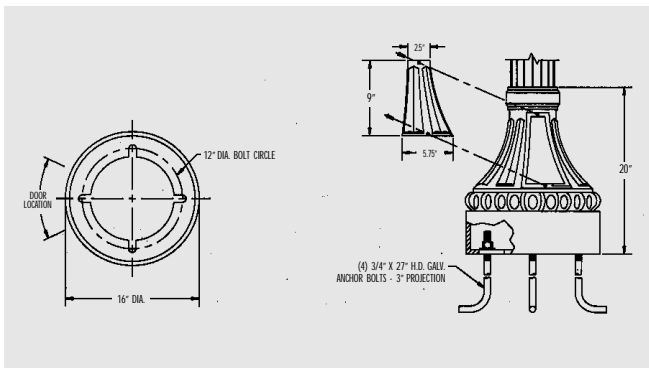

How to Catalogue

Description	Catalogue Number	Pole Height	Pole Diameter	Pole Weight Lbs.
New Orleans 10'	KM91FE-10	10'0"	5.25"	121
New Orleans 11'	KM91FE-11	11'0"	5.25"	126
New Orleans 12'	KM91FE-12	12'0"	5.25"	131
New Orleans 13'	KM91FE-13	13'0"	5.25"	136
New Orleans 14'	KM91FE-14	14'0"	5.25"	141
New Orleans 15'	KM91FE-15	15'0"	5.25"	146
New Orleans 16'	KM91FE-16	16'0"	5.25"	151
New Orleans 17'	KM91FE-17	17'0"	5.25"	156

How to Order

Catalogue Number	Height	Options	Options	Options
KM91FE	10	DR	BA	BK
Optional Items				
DR	GFI Duplex Receptacle generally located one foot from top of pole.			
BA	Banner Arms supplied to required length			
FH	Flagholder orientated to specification			
LRN	Ladder Rest			
FFP	KINGKOAT Finish Paint			
	GN - Green	GY - Gray	BK - Black	
	BE - Blue	BN - Brown	BZ - Bronze	
	<i>*Custom colors available upon request.</i>			

Luminaires

Select from King's vast array of historically accurate luminaires with unmatched modern photometric performance. To select the luminaire for your application, turn to the "Luminaire" section of our catalogue.

Decorative Arms

King offers a wide selection of single, twin and multiple arms, from finely detailed historically accurate reproductions to more recent custom designs. To specify, turn to "Arms and Capitals" section of our catalogue.

Anchor Bolt/Base Details