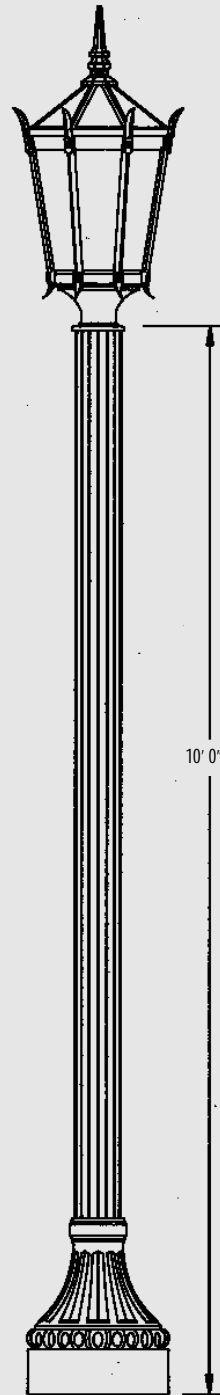

"FE" Fluted Extruded