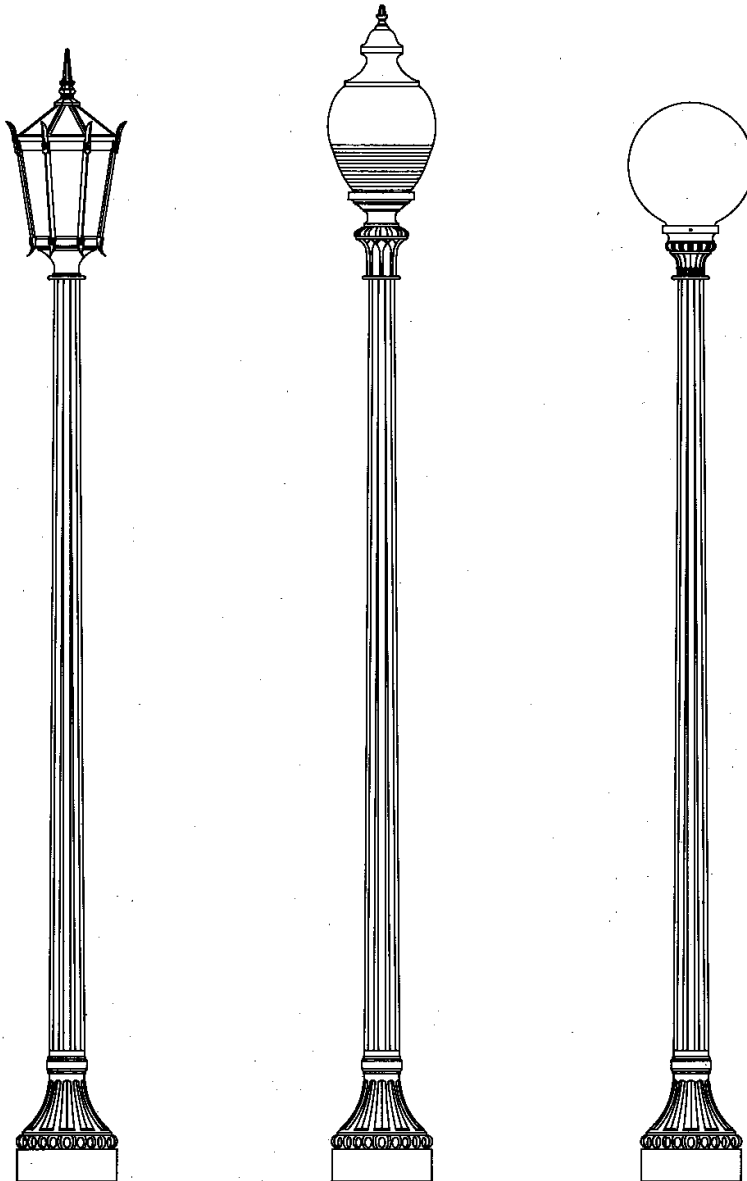

THE NEW ORLEANS JR.

M I L L E N N I U M S E R I E S

Fluted Extruded Aluminum Shaft and Cast Aluminum Base

Description

The New Orleans Junior is as its name denotes, a smaller version of our original New Orleans post, approximately 20% smaller, this pole is ideal for slightly lighter duty post top requirements. When combined with its larger sibling, designers may plan for any scale of lighting.

King is proud to introduce this pole in economical aluminum using a 16 flute non-tapered extruded shaft permanently attached to a heavy walled cast aluminum base. The pole shall be King Luminaire Catalogue Number KM91FE-XX.

Anchor Bolt/Base Details

"FE" Fluted Extruded

Shaft Cross Section

Non Tapered Extruded Shaft

KING LUMINAIRE

1153 State Route 46N
Jefferson, Ohio, USA 44047
Toll Free 1-800-268-7809 Fax (905) 632-8116

840 Walkers Line, P.O. Box 7
Burlington, Ontario, Canada L7R 3X9
Telephone (905) 632-9301
Toll Free 1-800-268-7809 Fax (905) 632-8116

Description

The New Orleans Junior is as its name denotes, a smaller version of our original New Orleans pole. Approximately, 20% smaller, this pole is ideal for slightly lighter duty post top requirements. When combined with its larger sibling, designers may plan for any scale of lighting.