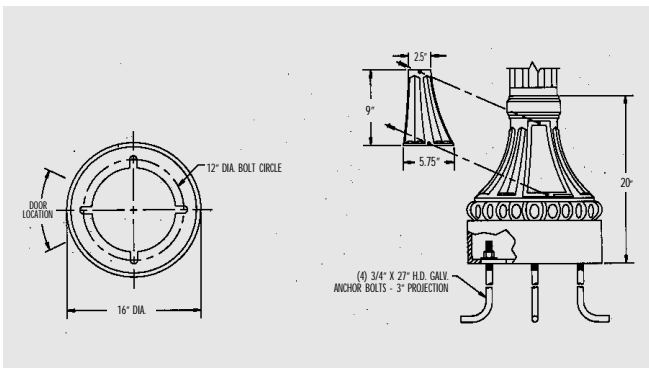

How to Catalogue

Description	Catalogue Number	Pole Height	Pole Top Diameter	Pole Weight Lbs.
New Orleans 10'	KM91FF-10	10'0"	4.5"	96
New Orleans 11'	KM91FF-11	11'0"	4.5"	98
New Orleans 12'	KM91FF-12	12'0"	4.5"	100
New Orleans 13'	KM91FF-13	13'0"	4.5"	102
New Orleans 14'	KM91FF-14	14'0"	4.5"	105
New Orleans 15'	KM91FF-15	15'0"	4.5"	108
New Orleans 16'	KM91FF-16	16'0"	4.5"	111
New Orleans 17'	KM91FF-17	17'0"	4.5"	114

How to Order

Catalogue Number	Height	Options	Options	Options
KM91FF	10	DR	BA	BK
Optional Items				
DR	GFI Duplex Receptacle generally located one foot from top of pole.			
BA	Banner Arms supplied to required length			
FH	Flagholder orientated to specification			
LRN	Ladder Rest			
FFP	KINGKOAT Finish Paint			
	GN - Green	GY - Gray	BK - Black	
	BE - Blue	BN - Brown	BZ - Bronze	
	<i>*Custom colors available upon request.</i>			

Luminaires

Select from King's vast array of historically accurate luminaires with unmatched modern photometric performance. To select the luminaire for your application, turn to the "Luminaire" section of our catalogue.

Decorative Arms

King offers a wide selection of single, twin and multiple arms, from finely detailed historically accurate reproductions to more recent custom designs. To specify, turn to "Arms and Capitals" section of our catalogue.

Anchor Bolt/Base Details