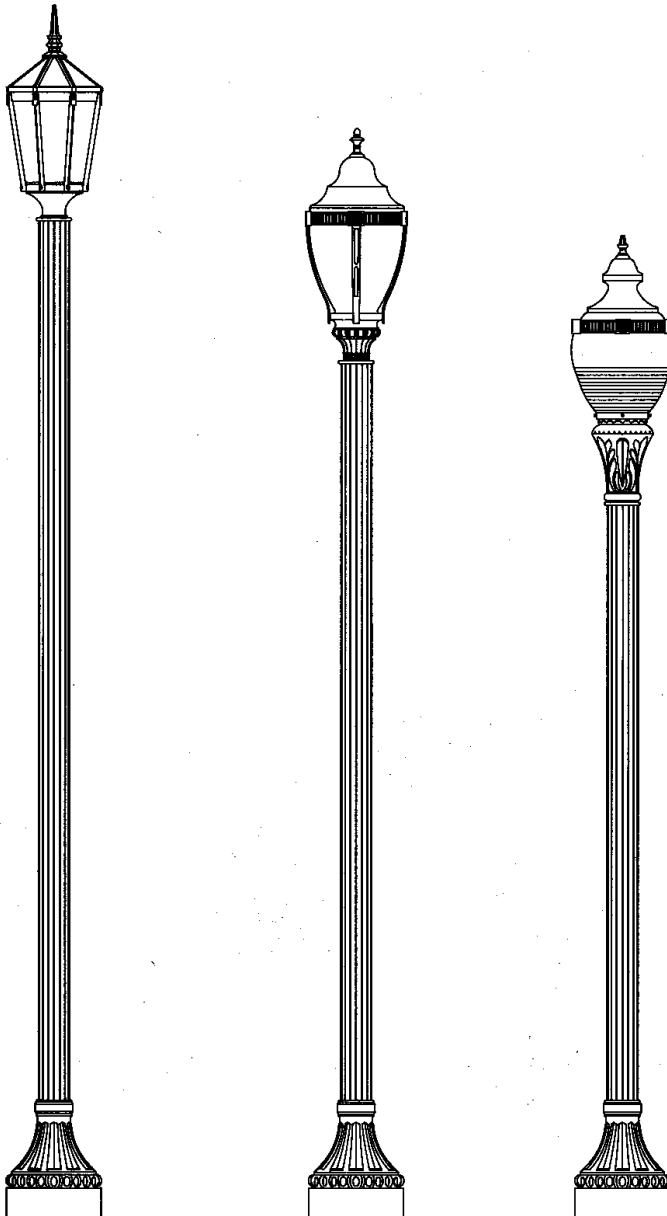

THE NEW ORLEANS JR.

M I L L E N N I U M S E R I E S

Fluted Extruded Aluminum Shaft and Cast Aluminum Base

Description

The New Orleans Junior is as its name denotes, a smaller version of our original New Orleans post, approximately 20% smaller, this pole is ideal for slightly lighter duty post top requirements. When combined with its larger sibling, designers may plan for any scale of lighting.

King is proud to introduce this pole in economical aluminum using a 16 flute non-tapered extruded shaft permanently attached to a heavy walled cast aluminum base. The pole shall be King Luminaire Catalogue Number KM91FE-XX.

Material

The pole shall be shipped as a one piece unit with heavy wall cast aluminum base and a thick wall **16 flute aluminum extruded non tapered shaft**. All hardware shall be corrosion resistant stainless steel. Anchor bolts shall be hot dip galvanized.

Dimensions

The pole shall be XX ft. in height with a 16" diameter base. It shall be supplied complete with a tamper resistant door and a 1/4"-20NC grounding stud. A tenon shall be provided at top of shaft, 3-1/2" OD x 3-1/2" long. Other size tenons available upon request.