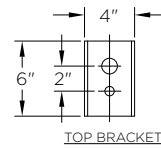

## ARM SPECIFICATIONS

**MATERIAL:**  
Aluminum

**MOUNTING TYPE:**  
Side  
Tenon  
Wall

**ARM QUANTITY:**  
Single  
Double

**FINISH:**  
Available in textured or smooth.

**EPA**  
1.84 - 3.83 sq. ft.

**WEIGHT**  
13 - 29 lbs

### MOUNTING TYPES:

Side/Wall Mount Details

Tenon Mount Details  
TO ACCEPT 1 1/2" IPS (1.90" DIAMETER)  
X 6" L TENON