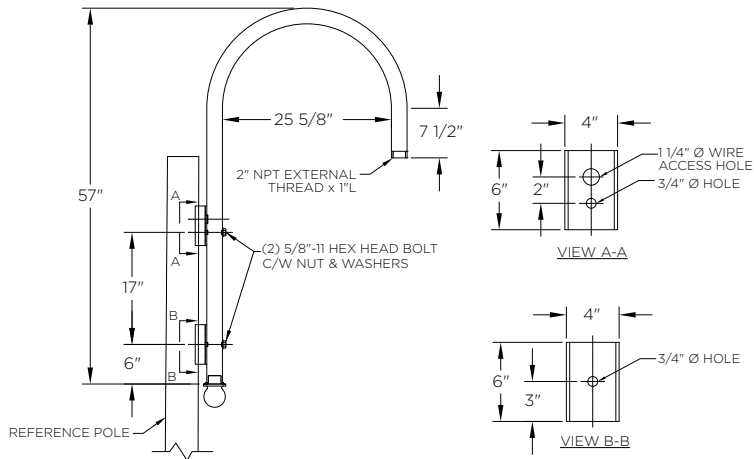

CONFIGURATION OPTIONS

KA15 DECORATIVE ARM

Side Mount Single Arm