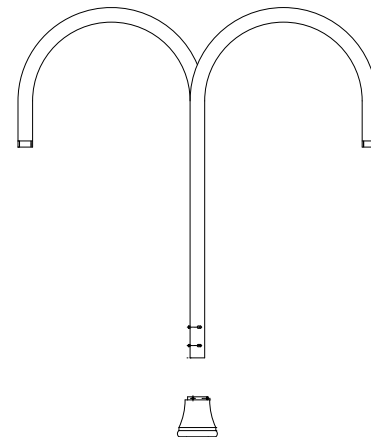

# KA15 // BISHOPS CROOK ARM

DECORATIVE ARM

The King Luminaire KA15 Bishops Crook Arm is a classic and functional design full of character. Available in side, tenon, or wall mount, and single or double arm configurations, the KA15 provides a simple look when space is limited.

## ARM SPECIFICATIONS

**MATERIAL:**  
Aluminum

**MOUNTING TYPE:**  
Side  
Tenon  
Wall

**ARM QUANTITY:**  
Single  
Double

**FINISH:**  
Available in textured or smooth.

**EPA**  
1.84 - 3.83 sq. ft.

**WEIGHT**  
13 - 29 lbs

### MOUNTING TYPES:

Side/Wall Mount Details

Tenon Mount Details  
TO ACCEPT 1 1/2" IPS (1.90" DIAMETER)  
X 6" L TENON

## KA15 DECORATIVE ARM

Side Mount Single Arm

Side Mount Double Arm

Tenon Mount Single Arm

Tenon Mount Double Arm

Wall Mount Single Arm