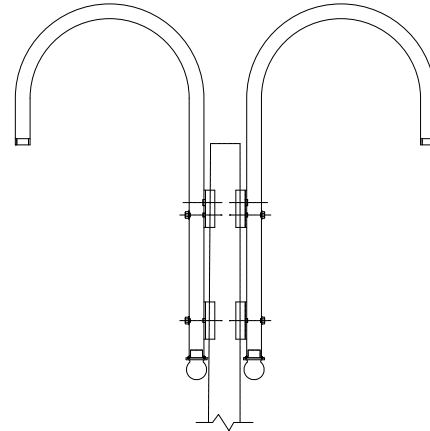

Side Mount Double Arm