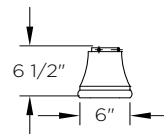

ARM ADDITIONS:

Tenon Decorative Shroud

LEVELING DEVICE:

*See leveling device spec sheet for more options