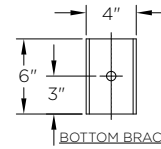

## ARM SPECIFICATIONS

**MATERIAL:**  
Aluminum

**MOUNTING TYPE:**  
Side  
Tenon  
Wall

**ARM QUANTITY:**  
Single  
Double

**FINISH:**  
Available in textured or smooth.

**EPA**  
1.84 - 3.83 sq. ft.

**WEIGHT**  
13 - 29 lbs

### MOUNTING TYPES:

Side/Wall Mount Details

Tenon Mount Details  
TO ACCEPT 1 1/2" IPS (1.90" DIAMETER)  
X 6" L TENON