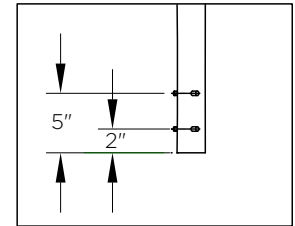

## ARM SPECIFICATIONS

**MATERIAL:**  
Aluminum

**MOUNTING TYPE:**  
Side  
Tenon  
Wall

**ARM QUANTITY:**  
Single  
Double

**FINISH:**  
Available in textured or smooth.

**EPA**  
1.84 - 3.83 sq. ft.

**WEIGHT**  
13 - 29 lbs

### MOUNTING TYPES:

Side/Wall Mount Details

Tenon Mount Details  
TO ACCEPT 1 1/2" IPS (1.90" DIAMETER)  
X 6" L TENON