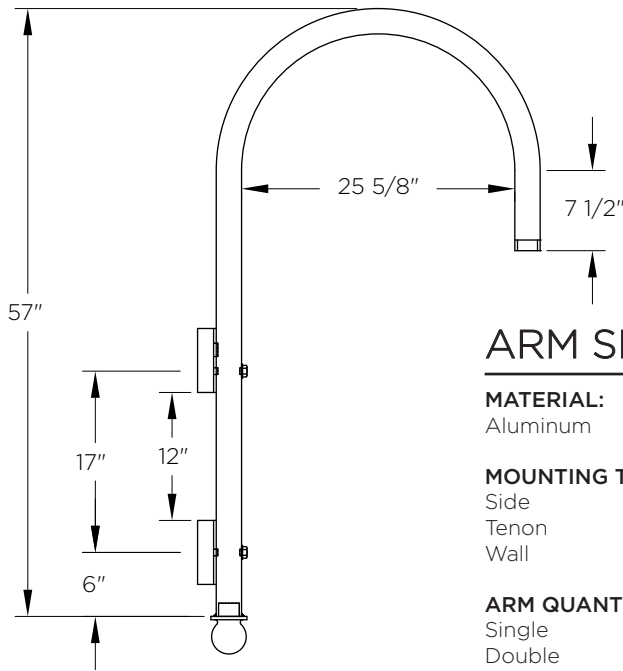

# KA15 // BISHOPS CROOK ARM

DECORATIVE ARM

The King Luminaire KA15 Bishops Crook Arm is a classic and functional design full of character. Available in side, tenon, or wall mount, and single or double arm configurations, the KA15 provides a simple look when space is limited.

## ARM SPECIFICATIONS

**MATERIAL:**  
Aluminum

**MOUNTING TYPE:**  
Side  
Tenon  
Wall

**ARM QUANTITY:**  
Single  
Double

**FINISH:**  
Available in textured or smooth.

**EPA**  
1.84 - 3.83 sq. ft.

**WEIGHT**  
13 - 29 lbs

### MOUNTING TYPES:

Side/Wall Mount Details

Tenon Mount Details  
TO ACCEPT 1 1/2" IPS (1.90" DIAMETER)  
X 6" L TENON