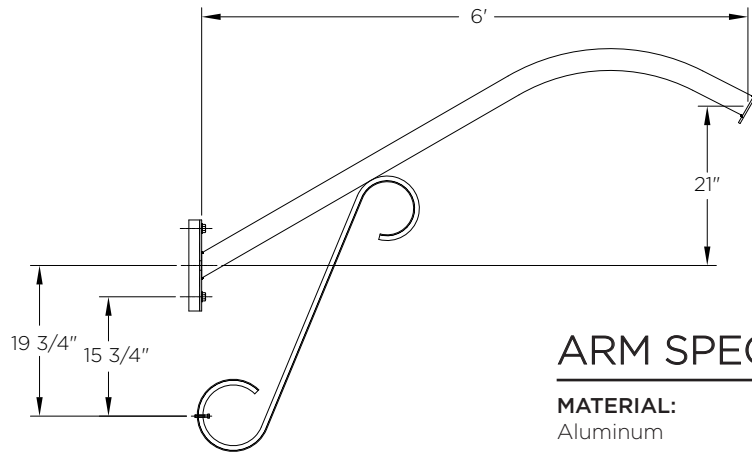

KA170 // COACH LANTERN ARM

STREET LIGHT ARM

The King Luminaire K170 Coach Lantern Arm is simple and stylish street lighting arm. This side mount is available in a variety of lengths and single or double arm configurations. The KA170 is perfectly paired with the Coach Lantern Luminaire and is an ideal solution for any street lighting situation.

ARM SPECIFICATIONS

- MATERIAL:**
Aluminum
- MOUNTING TYPE:**
Side
- ARM QUANTITY:**
Single
Double
- ARM LENGTHS:**
4'
5'
6'
8'
- FINISH:**
Available in textured or smooth.
- EPA**
1.81 - 6.66 sq. ft.
- WEIGHT**
12 - 46 lbs

MOUNTING DETAILS:

Side Mount Details

Luminaire Mounting Plate

ARM DIMENSIONS:

Run	Rise
4'	6 7/16"
5'	13 3/8"
6'	21"
8'	18 1/16"

LUMINAIRE MOUNTING:

The luminaire mounting plate is at a fixed 60° angle.

HOW TO ORDER

EPA & WEIGHT

Catalog Number	Mount Type	# of Arms	L. (ft)	EPA (sq ft)	Wt. (lbs)
KA170-A-S-1-4	Side	1	4	1.81	12
KA170-A-S-1-5	Side	1	5	2.11	13
KA170-A-S-1-6	Side	1	6	2.40	17
KA170-A-S-1-8	Side	1	8	3.33	23
KA170-A-S-2-4	Side	2	4	3.62	34
KA170-A-S-2-5	Side	2	5	4.22	26
KA170-A-S-2-6	Side	2	6	4.80	34
KA170-A-S-2-8	Side	2	8	6.66	46