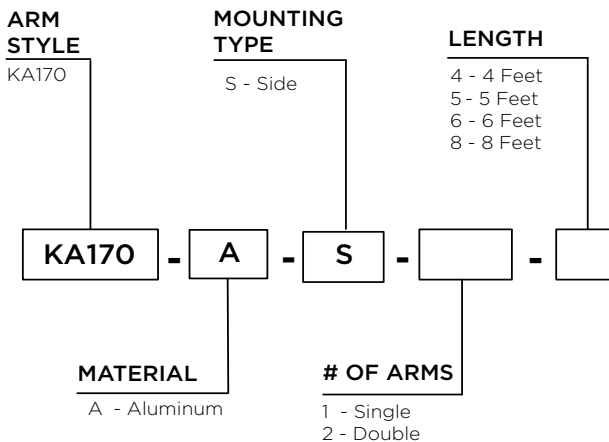

ARM SPECIFICATIONS

- MATERIAL:**
Aluminum
- MOUNTING TYPE:**
Side
- ARM QUANTITY:**
Single
Double
- ARM LENGTHS:**
4'
5'
6'
8'
- FINISH:**
Available in textured or smooth.
- EPA**
1.81 - 6.66 sq. ft.
- WEIGHT**
12 - 46 lbs

MOUNTING DETAILS:

Side Mount Details

Luminaire Mounting Plate

ARM DIMENSIONS:

Run	Rise
4'	6 7/16"
5'	13 3/8"
6'	21"
8'	18 1/16"

LUMINAIRE MOUNTING:

The luminaire mounting plate is at a fixed 60° angle.

HOW TO ORDER

EPA & WEIGHT

Catalog Number	Mount Type	# of Arms	L. (ft)	EPA (sq ft)	Wt. (lbs)
KA170-A-S-1-4	Side	1	4	1.81	12
KA170-A-S-1-5	Side	1	5	2.11	13
KA170-A-S-1-6	Side	1	6	2.40	17
KA170-A-S-1-8	Side	1	8	3.33	23
KA170-A-S-2-4	Side	2	4	3.62	34
KA170-A-S-2-5	Side	2	5	4.22	26
KA170-A-S-2-6	Side	2	6	4.80	34
KA170-A-S-2-8	Side	2	8	6.66	46