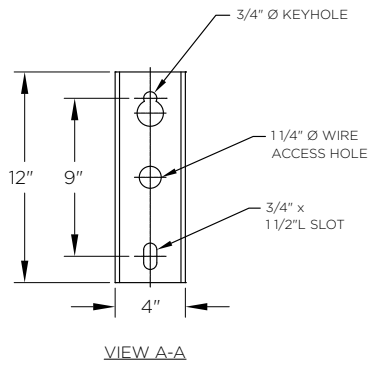

ARM SPECIFICATIONS

- MATERIAL:**
Aluminum
- MOUNTING TYPE:**
Side
- ARM QUANTITY:**
Single
Double
- ARM LENGTHS:**
4'
5'
6'
8'
- FINISH:**
Available in textured or smooth.
- EPA**
1.81 - 6.66 sq. ft.
- WEIGHT**
12 - 46 lbs

MOUNTING DETAILS:

Side Mount Details

Luminaire Mounting Plate

ARM DIMENSIONS:

Run	Rise
4'	6 7/16"
5'	13 3/8"
6'	21"
8'	18 1/16"

LUMINAIRE MOUNTING:

The luminaire mounting plate is at a fixed 60° angle.

HOW TO ORDER

EPA & WEIGHT

Catalog Number	Mount Type	# of Arms	L. (ft)	EPA (sq ft)	Wt. (lbs)
KA170-A-S-1-4	Side	1	4	1.81	12
KA170-A-S-1-5	Side	1	5	2.11	13
KA170-A-S-1-6	Side	1	6	2.40	17
KA170-A-S-1-8	Side	1	8	3.33	23
KA170-A-S-2-4	Side	2	4	3.62	34
KA170-A-S-2-5	Side	2	5	4.22	26
KA170-A-S-2-6	Side	2	6	4.80	34
KA170-A-S-2-8	Side	2	8	6.66	46

Side Mount Single Arm

Side Mount Double Arm

Side Mounting Details

Luminaire Mounting Plate