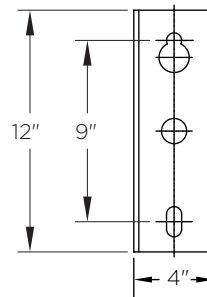

KA170 // COACH LANTERN ARM

STREET LIGHT ARM

The King Luminaire K170 Coach Lantern Arm is simple and stylish street lighting arm. This side mount is available in a variety of lengths and single or double arm configurations. The KA170 is perfectly paired with the Coach Lantern Luminaire and is an ideal solution for any street lighting situation.

ARM SPECIFICATIONS

- MATERIAL:**
Aluminum
- MOUNTING TYPE:**
Side
- ARM QUANTITY:**
Single
Double
- ARM LENGTHS:**
4'
5'
6'
8'
- FINISH:**
Available in textured or smooth.
- EPA**
1.81 - 6.66 sq. ft.
- WEIGHT**
12 - 46 lbs

MOUNTING DETAILS:

Side Mount Details

Luminaire Mounting Plate

ARM DIMENSIONS:

Run	Rise
4'	6 7/16"
5'	13 3/8"
6'	21"
8'	18 1/16"

LUMINAIRE MOUNTING:

The luminaire mounting plate is at a fixed 60° angle.

HOW TO ORDER

EPA & WEIGHT

Catalog Number	Mount Type	# of Arms	L. (ft)	EPA (sq ft)	Wt. (lbs)
KA170-A-S-1-4	Side	1	4	1.81	12
KA170-A-S-1-5	Side	1	5	2.11	13
KA170-A-S-1-6	Side	1	6	2.40	17
KA170-A-S-1-8	Side	1	8	3.33	23
KA170-A-S-2-4	Side	2	4	3.62	34
KA170-A-S-2-5	Side	2	5	4.22	26
KA170-A-S-2-6	Side	2	6	4.80	34
KA170-A-S-2-8	Side	2	8	6.66	46