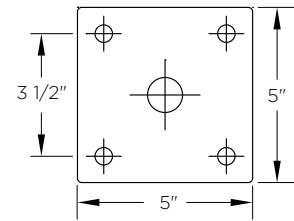

KA170 // COACH LANTERN ARM

STREET LIGHT ARM

The King Luminaire K170 Coach Lantern Arm is simple and stylish street lighting arm. This side mount is available in a variety of lengths and single or double arm configurations. The KA170 is perfectly paired with the Coach Lantern Luminaire and is an ideal solution for any street lighting situation.

ARM SPECIFICATIONS

- MATERIAL:**
Aluminum
- MOUNTING TYPE:**
Side
- ARM QUANTITY:**
Single
Double
- ARM LENGTHS:**
4'
5'
6'
8'
- FINISH:**
Available in textured or smooth.
- EPA**
1.81 - 6.66 sq. ft.
- WEIGHT**
12 - 46 lbs

MOUNTING DETAILS:

Side Mount Details

Luminaire Mounting Plate

ARM DIMENSIONS:

Run	Rise
4'	6 7/16"
5'	13 3/8"
6'	21"
8'	18 1/16"

LUMINAIRE MOUNTING:

The luminaire mounting plate is at a fixed 60° angle.

HOW TO ORDER

EPA & WEIGHT

Catalog Number	Mount Type	# of Arms	L. (ft)	EPA (sq ft)	Wt. (lbs)
KA170-A-S-1-4	Side	1	4	1.81	12
KA170-A-S-1-5	Side	1	5	2.11	13
KA170-A-S-1-6	Side	1	6	2.40	17
KA170-A-S-1-8	Side	1	8	3.33	23
KA170-A-S-2-4	Side	2	4	3.62	34
KA170-A-S-2-5	Side	2	5	4.22	26
KA170-A-S-2-6	Side	2	6	4.80	34
KA170-A-S-2-8	Side	2	8	6.66	46