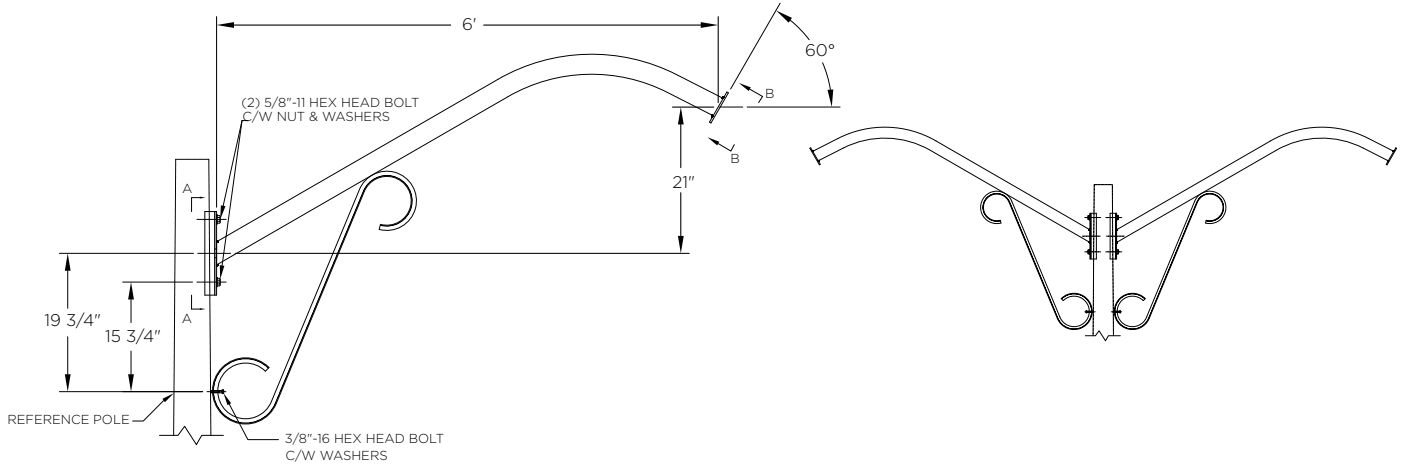

KA170 // COACH LANTERN ARM

STREET LIGHT ARM

The King Luminaire K170 Coach Lantern Arm is simple and stylish street lighting arm. This side mount is available in a variety of lengths and single or double arm configurations. The KA170 is perfectly paired with the Coach Lantern Luminaire and is an ideal solution for any street lighting situation.

ARM SPECIFICATIONS

- MATERIAL:**
Aluminum
- MOUNTING TYPE:**
Side
- ARM QUANTITY:**
Single
Double
- ARM LENGTHS:**
4'
5'
6'
8'
- FINISH:**
Available in textured or smooth.
- EPA**
1.81 - 6.66 sq. ft.
- WEIGHT**
12 - 46 lbs

MOUNTING DETAILS:

Side Mount Details

Luminaire Mounting Plate

ARM DIMENSIONS:

Run	Rise
4'	6 7/16"
5'	13 3/8"
6'	21"
8'	18 1/16"

LUMINAIRE MOUNTING:

The luminaire mounting plate is at a fixed 60° angle.

HOW TO ORDER

Side Mount Single Arm

Side Mount Double Arm

Side Mounting Details

Luminaire Mounting Plate