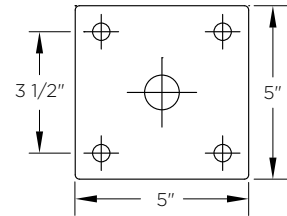

ARM SPECIFICATIONS

MATERIAL:
Aluminum

MOUNTING TYPE:
Side

ARM QUANTITY:
Single
Double

ARM LENGTHS:
4'
5'
6'
8'

FINISH:
Available in textured or smooth.

EPA
1.42 - 4.58 sq. ft.

WEIGHT
11 - 40 lbs

MOUNTING DETAILS:

Side Mount Details

Luminaire Mounting Plate

ARM DIMENSIONS:

Run	Rise
4'	6 7/16"
5'	18"
6'	18"
8'	20 9/16"

LUMINAIRE MOUNTING:

The luminaire mounting plate is at a fixed 60° angle.

HOW TO ORDER