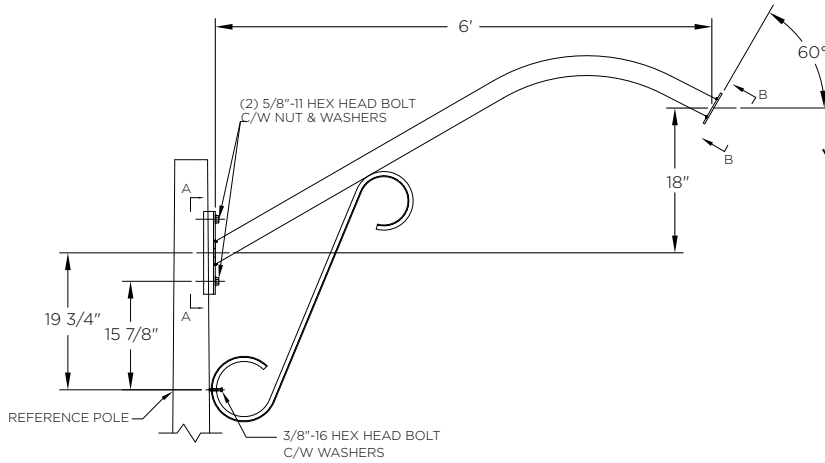

CONFIGURATION OPTIONS

KA170 STREET LIGHT ARM

Side Mount Single Arm