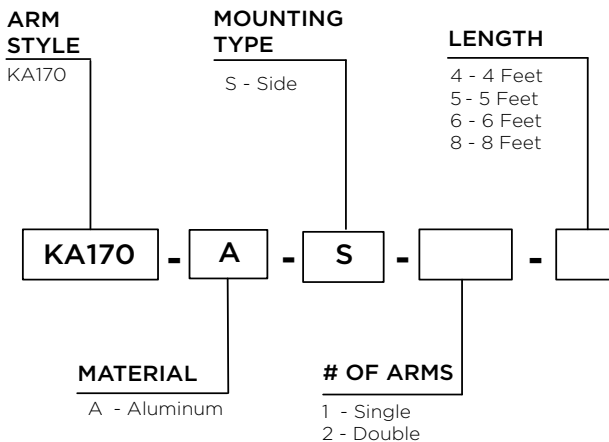

ARM SPECIFICATIONS

MATERIAL:
Aluminum

MOUNTING TYPE:
Side

ARM QUANTITY:
Single
Double

ARM LENGTHS:
4'
5'
6'
8'

FINISH:
Available in textured or smooth.

EPA
1.42 - 4.58 sq. ft.

WEIGHT
11 - 40 lbs

MOUNTING DETAILS:

Side Mount Details

Luminaire Mounting Plate

ARM DIMENSIONS:

Run	Rise
4'	6 7/16"
5'	18"
6'	18"
8'	20 9/16"

LUMINAIRE MOUNTING:

The luminaire mounting plate is at a fixed 60° angle.

HOW TO ORDER

EPA & WEIGHT

Catalog Number	Mount Type	# of Arms	L. (ft)	EPA (sq ft)	Wt. (lbs)
KA170-A-S-1-4	Side	1	4	1.42	11
KA170-A-S-1-5	Side	1	5	1.65	12
KA170-A-S-1-6	Side	1	6	1.89	17
KA170-A-S-1-8	Side	1	8	2.29	20
KA170-A-S-2-4	Side	2	4	2.84	22
KA170-A-S-2-5	Side	2	5	3.30	24
KA170-A-S-2-6	Side	2	6	3.78	34
KA170-A-S-2-8	Side	2	8	4.58	40