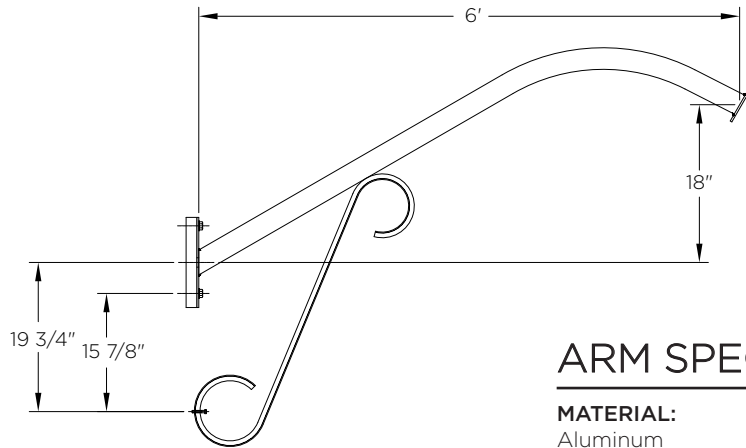

KA170 // COACH LANTERN ARM

STREET LIGHT ARM

The King Luminaire K170 Coach Lantern Arm is simple and stylish street lighting arm. This side mount is available in a variety of lengths and single or double arm configurations. The KA170 is perfectly paired with the Coach Lantern Luminaire and is an ideal solution for any street lighting situation.

ARM SPECIFICATIONS

MATERIAL:
Aluminum

MOUNTING TYPE:
Side

ARM QUANTITY:
Single
Double

ARM LENGTHS:
4'
5'
6'
8'

FINISH:
Available in textured or smooth.

EPA
1.42 - 4.58 sq. ft.

WEIGHT
11 - 40 lbs

MOUNTING DETAILS:

Side Mount Details

Luminaire Mounting Plate

ARM DIMENSIONS:

Run	Rise
4'	6 7/16"
5'	18"
6'	18"
8'	20 9/16"

LUMINAIRE MOUNTING:

The luminaire mounting plate is at a fixed 60° angle.

HOW TO ORDER

EPA & WEIGHT

Catalog Number	Mount Type	# of Arms	L. (ft)	EPA (sq ft)	Wt. (lbs)
KA170-A-S-1-4	Side	1	4	1.42	11
KA170-A-S-1-5	Side	1	5	1.65	12
KA170-A-S-1-6	Side	1	6	1.89	17
KA170-A-S-1-8	Side	1	8	2.29	20
KA170-A-S-2-4	Side	2	4	2.84	22
KA170-A-S-2-5	Side	2	5	3.30	24
KA170-A-S-2-6	Side	2	6	3.78	34
KA170-A-S-2-8	Side	2	8	4.58	40