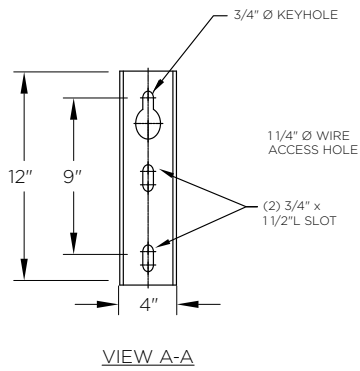

ARM SPECIFICATIONS

MATERIAL:
Aluminum

MOUNTING TYPE:
Side

ARM QUANTITY:
Single
Double

ARM LENGTHS:
4'
5'
6'
8'

FINISH:
Available in textured or smooth.

EPA
1.42 - 4.58 sq. ft.

WEIGHT
11 - 40 lbs

MOUNTING DETAILS:

Side Mount Details

Luminaire Mounting Plate

ARM DIMENSIONS:

Run	Rise
4'	6 7/16"
5'	18"
6'	18"
8'	20 9/16"

LUMINAIRE MOUNTING:

The luminaire mounting plate is at a fixed 60° angle.

HOW TO ORDER

CONFIGURATION OPTIONS

KA170 STREET LIGHT ARM

Side Mount Single Arm

Side Mount Double Arm

Side Mounting Details

Luminaire Mounting Plate