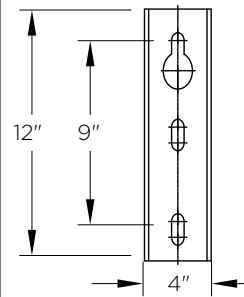

ARM SPECIFICATIONS

MATERIAL:
Aluminum

MOUNTING TYPE:
Side

ARM QUANTITY:
Single
Double

ARM LENGTHS:
4'
5'
6'
8'

FINISH:
Available in textured or smooth.

EPA
1.42 - 4.58 sq. ft.

WEIGHT
11 - 40 lbs

MOUNTING DETAILS:

Side Mount Details

Luminaire Mounting Plate

ARM DIMENSIONS:

Run	Rise
4'	6 7/16"
5'	18"
6'	18"
8'	20 9/16"

LUMINAIRE MOUNTING:

The luminaire mounting plate is at a fixed 60° angle.

HOW TO ORDER

EPA & WEIGHT

Catalog Number	Mount Type	# of Arms	L. (ft)	EPA (sq ft)	Wt. (lbs)
KA170-A-S-1-4	Side	1	4	1.42	11
KA170-A-S-1-5	Side	1	5	1.65	12
KA170-A-S-1-6	Side	1	6	1.89	17
KA170-A-S-1-8	Side	1	8	2.29	20
KA170-A-S-2-4	Side	2	4	2.84	22
KA170-A-S-2-5	Side	2	5	3.30	24
KA170-A-S-2-6	Side	2	6	3.78	34
KA170-A-S-2-8	Side	2	8	4.58	40