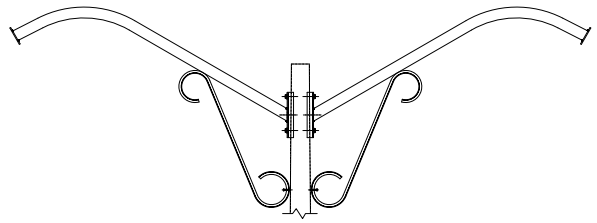

Side Mount Double Arm