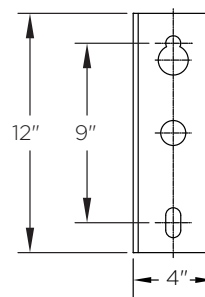

## ARM SPECIFICATIONS

**MATERIAL:**  
Aluminum

**MOUNTING TYPE:**  
Side

**ARM QUANTITY:**  
Single  
Double

**ARM DIMENSIONS:**  
36" L  
(Main Arm)

10 3/4" L  
(Decorative Back Bracket)

**FINISH:**  
Available in textured or smooth.

**EPA**  
1.28 - 2.56 sq. ft.

**WEIGHT**  
19 - 27 lbs

### MOUNTING DETAILS:

Side Mount Detail  
4" x 1 3/4" x 12"L

Luminaire Mounting Detail  
Two 1/4"-20 Tapered Holes

## EPA & WEIGHT

Catalog Number	Mount Type	# of Arms	EPA (sq ft)	Wt. (lbs)
KA29-A-S-1-XX	Side	1	1.28	19
KA29-A-S-2-XX	Side	2	2.56	27