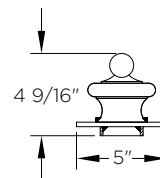

LUMINAIRE MOUNTING CAP: