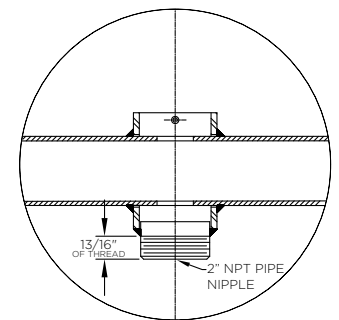

# KA29 //

DECORATIVE ARM

The King Luminaire KA29 Arm is a decorative arm with charming details. Available in side mount with single or double arm configurations, the KA29 is an attractive solution for any situation.

## ARM SPECIFICATIONS

**MATERIAL:**  
Aluminum

**MOUNTING TYPE:**  
Side

**ARM QUANTITY:**  
Single  
Double

**ARM DIMENSIONS:**  
36" L  
(Main Arm)

10 3/4" L  
(Decorative Back Bracket)

**FINISH:**  
Available in textured or smooth.

**EPA**  
1.28 - 2.56 sq. ft.

**WEIGHT**  
19 - 27 lbs

### MOUNTING DETAILS:

Side Mount Detail  
4" x 1 3/4" x 12"L

Luminaire Mounting Detail  
Two 1/4"-20 Tapered Holes