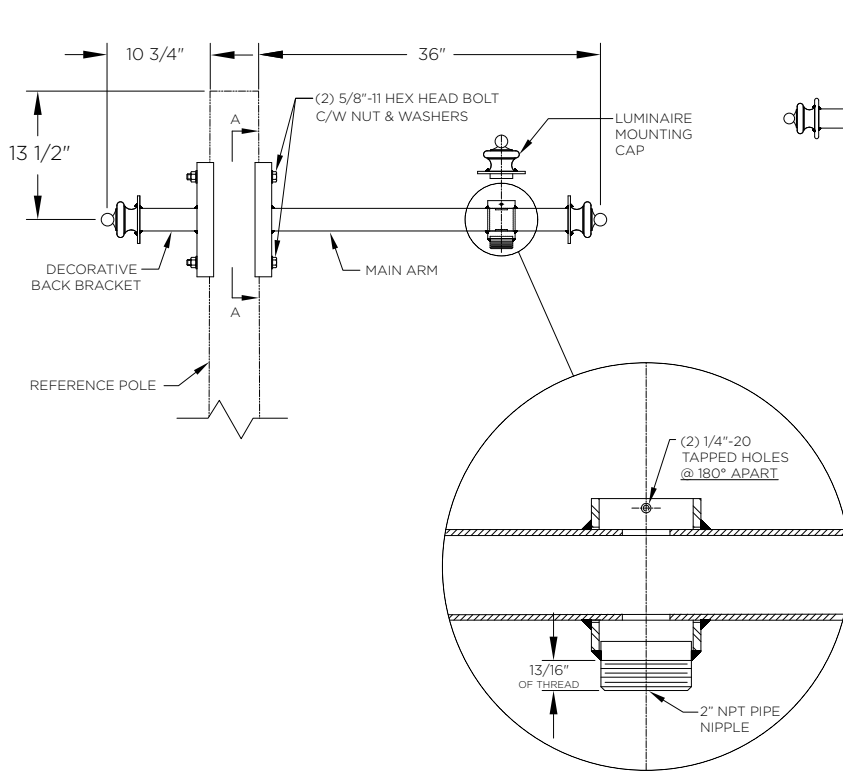

CONFIGURATION OPTIONS

KA29 DECORATIVE ARM

Side Mount Single Arm