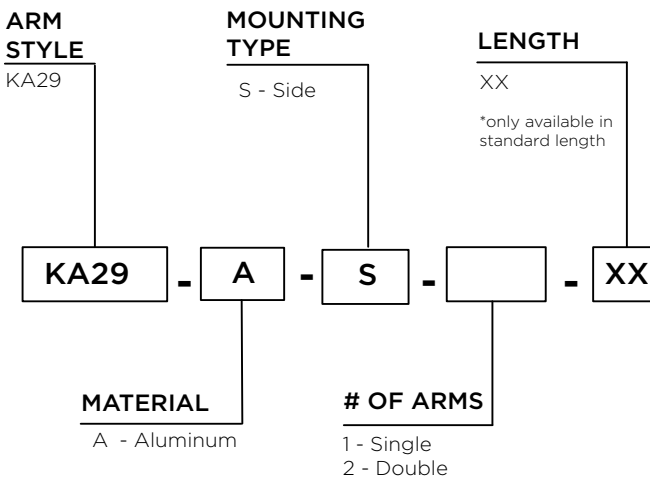

EPA & WEIGHT

Catalog Number	Mount Type	# of Arms	EPA (sq ft)	Wt. (lbs)
KA29-A-S-1-XX	Side	1	1.28	19
KA29-A-S-2-XX	Side	2	2.56	27