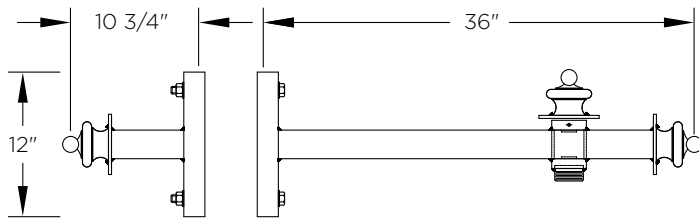

# KA29 //

DECORATIVE ARM

The King Luminaire KA29 Arm is a decorative arm with charming details. Available in side mount with single or double arm configurations, the KA29 is an attractive solution for any situation.

## ARM SPECIFICATIONS

**MATERIAL:**  
Aluminum

**MOUNTING TYPE:**  
Side

**ARM QUANTITY:**  
Single  
Double

**ARM DIMENSIONS:**  
36" L  
(Main Arm)

10 3/4" L  
(Decorative Back Bracket)

**FINISH:**  
Available in textured or smooth.

### MOUNTING DETAILS:

Side Mount Detail  
4" x 1 3/4" x 12"L

Luminaire Mounting Detail  
Two 1/4"-20 Tapered Holes

## EPA & WEIGHT

Catalog Number	Mount Type	# of Arms	EPA (sq ft)	Wt. (lbs)
KA29-A-S-1-XX	Side	1	1.28	19
KA29-A-S-2-XX	Side	2	2.56	27