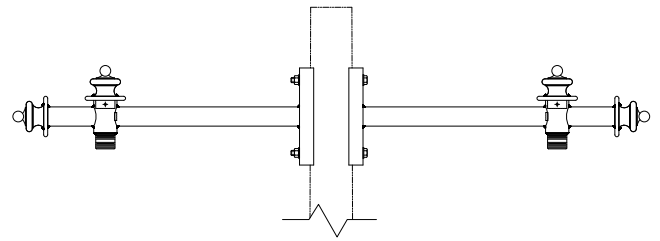

CONFIGURATION OPTIONS

KA29 DECORATIVE ARM

Side Mount Double Arm