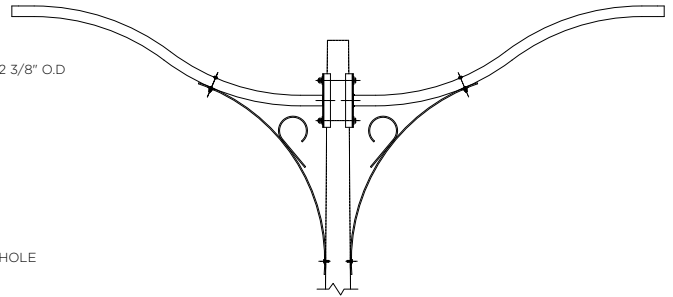

KA30 // SCROLL ARM WITH DECORATIVE SCROLL

DECORATIVE ARM

The King Luminaire KA30 Scroll Arm with Decorative Scroll is an elegant but simple arm with a small decorative scroll embellishment. Available in a variety of lengths, in either tenon or side mount, and single or double arm configurations, the KA30 is an ideal solution for any situation.

ARM SPECIFICATIONS

MATERIAL:
Aluminum

MOUNTING TYPE:
Side
Tenon

ARM QUANTITY:
Single
Double

ARM LENGTHS:
4'
5'
6'
8'

FINISH:
Available in textured or smooth.

EPA
1.21 - 5.06 sq. ft.

WEIGHT
17 - 44 lbs

*See leveling device spec sheet for more options

HOW TO ORDER

EPA & WEIGHT

Catalog Number	Mount Type	# of Arms	L. (ft)	EPA (sq ft)	Wt. (lbs)
KA30-A-S-1-4	Side	1	4	1.21	17
KA30-A-S-1-5	Side	1	5	1.48	18
KA30-A-S-1-6	Side	1	6	1.68	19
KA30-A-S-1-8	Side	1	8	2.53	22
KA30-A-S-2-4	Side	2	4	2.42	34
KA30-A-S-2-5	Side	2	5	2.96	36
KA30-A-S-2-6	Side	2	6	3.36	38
KS30-A-S-2-8	Side	2	8	5.06	44
KA30-A-T-1-4	Tenon	1	4	1.47	20
KA30-A-T-1-5	Tenon	1	5	1.70	22
KA30-A-T-1-6	Tenon	1	6	2.04	23
KA30-A-T-2-4	Tenon	2	4	2.29	34
KA30-A-T-2-5	Tenon	2	5	2.85	38
KA30-A-T-2-6	Tenon	2	6	3.68	40

CONFIGURATION OPTIONS

KA30 DECORATIVE ARM

Side Mount Single Arm

Side Mount Double Arm

Tenon Mount Single Arm

Tenon Mount Double Arm