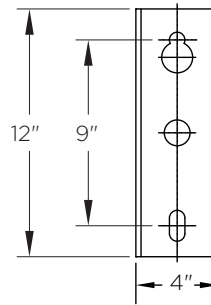

KA30 // SCROLL ARM WITH DECORATIVE SCROLL

DECORATIVE ARM

The King Luminaire KA30 Scroll Arm with Decorative Scroll is an elegant but simple arm with a small decorative scroll embellishment. Available in a variety of lengths, in either tenon or side mount, and single or double arm configurations, the KA30 is an ideal solution for any situation.

ARM SPECIFICATIONS

MATERIAL:
Aluminum

MOUNTING TYPE:
Side
Tenon

ARM QUANTITY:
Single
Double

ARM LENGTHS:
4'
5'
6'
8'

FINISH:
Available in textured or smooth.

EPA
1.21 - 5.06 sq. ft.

WEIGHT
17 - 44 lbs

MOUNTING TYPES:

Side Mount Details
4" x 1 3/4" x 12"L

Tenon Mount Details
TO ACCEPT 2 3/8" DIAMETER
X 2 3/4"L TENON

ARM DIMENSIONS:

Run	Rise
4'	16"
5'	20"
6'	20"
8'	27 1/8"

LEVELING DEVICE:

KPL20

KPL30

*See leveling device spec sheet for more options

HOW TO ORDER

EPA & WEIGHT

Catalog Number	Mount Type	# of Arms	L. (ft)	EPA (sq ft)	Wt. (lbs)
KA30-A-S-1-4	Side	1	4	1.21	17
KA30-A-S-1-5	Side	1	5	1.48	18
KA30-A-S-1-6	Side	1	6	1.68	19
KA30-A-S-1-8	Side	1	8	2.53	22
KA30-A-S-2-4	Side	2	4	2.42	34
KA30-A-S-2-5	Side	2	5	2.96	36
KA30-A-S-2-6	Side	2	6	3.36	38
KS30-A-S-2-8	Side	2	8	5.06	44
KA30-A-T-1-4	Tenon	1	4	1.47	20
KA30-A-T-1-5	Tenon	1	5	1.70	22
KA30-A-T-1-6	Tenon	1	6	2.04	23
KA30-A-T-2-4	Tenon	2	4	2.29	34
KA30-A-T-2-5	Tenon	2	5	2.85	38
KA30-A-T-2-6	Tenon	2	6	3.68	40