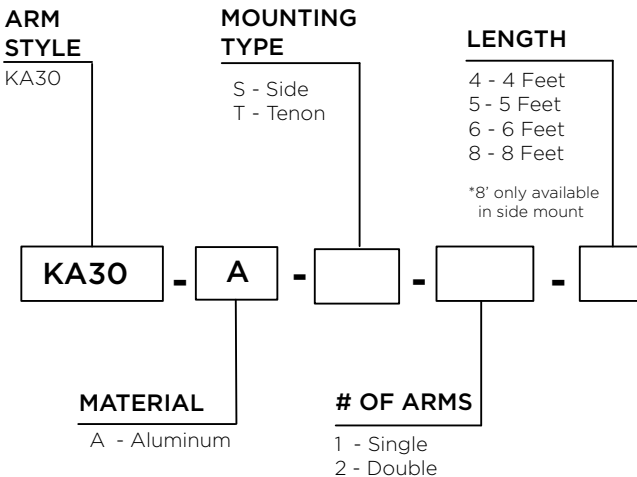

KA30 // SCROLL ARM WITH DECORATIVE SCROLL

DECORATIVE ARM

The King Luminaire KA30 Scroll Arm with Decorative Scroll is an elegant but simple arm with a small decorative scroll embellishment. Available in a variety of lengths, in either tenon or side mount, and single or double arm configurations, the KA30 is an ideal solution for any situation.

ARM SPECIFICATIONS

MATERIAL:
Aluminum

MOUNTING TYPE:
Side
Tenon

ARM QUANTITY:
Single
Double

ARM LENGTHS:
4'
5'
6'
8'

FINISH:
Available in textured or smooth.

EPA
1.21 - 5.06 sq. ft.

WEIGHT
17 - 44 lbs

MOUNTING TYPES:

Side Mount Details
4" x 1 3/4" x 12"L

Tenon Mount Details
TO ACCEPT 2 3/8" DIAMETER
X 2 3/4"L TENON

ARM DIMENSIONS:

Run	Rise
4'	16"
5'	20"
6'	20"
8'	27 1/8"

LEVELING DEVICE:

KPL20

KPL30

*See leveling device spec sheet for more options

HOW TO ORDER

EPA & WEIGHT

Catalog Number	Mount Type	# of Arms	L. (ft)	EPA (sq ft)	Wt. (lbs)
KA30-A-S-1-4	Side	1	4	1.21	17
KA30-A-S-1-5	Side	1	5	1.48	18
KA30-A-S-1-6	Side	1	6	1.68	19
KA30-A-S-1-8	Side	1	8	2.53	22
KA30-A-S-2-4	Side	2	4	2.42	34
KA30-A-S-2-5	Side	2	5	2.96	36
KA30-A-S-2-6	Side	2	6	3.36	38
KS30-A-S-2-8	Side	2	8	5.06	44
KA30-A-T-1-4	Tenon	1	4	1.47	20
KA30-A-T-1-5	Tenon	1	5	1.70	22
KA30-A-T-1-6	Tenon	1	6	2.04	23
KA30-A-T-2-4	Tenon	2	4	2.29	34
KA30-A-T-2-5	Tenon	2	5	2.85	38
KA30-A-T-2-6	Tenon	2	6	3.68	40