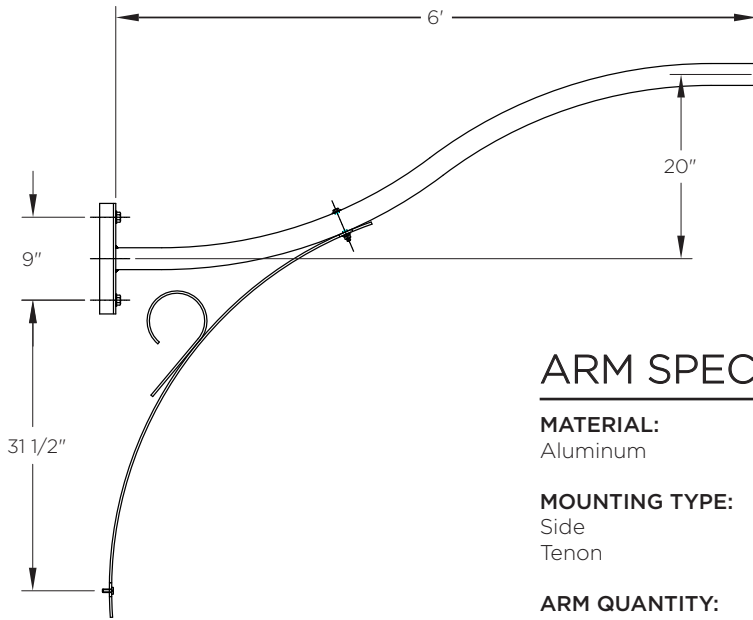

KA30 // SCROLL ARM WITH DECORATIVE SCROLL

DECORATIVE ARM

The King Luminaire KA30 Scroll Arm with Decorative Scroll is an elegant but simple arm with a small decorative scroll embellishment. Available in a variety of lengths, in either tenon or side mount, and single or double arm configurations, the KA30 is an ideal solution for any situation.

ARM SPECIFICATIONS

MATERIAL:
Aluminum

MOUNTING TYPE:
Side
Tenon

ARM QUANTITY:
Single
Double

ARM LENGTHS:
4'
5'
6'
8'

FINISH:
Available in textured or smooth.

EPA
1.21 - 5.06 sq. ft.

WEIGHT
17 - 44 lbs

MOUNTING TYPES:

Side Mount Details
4" x 1 3/4" x 12"L

Tenon Mount Details
TO ACCEPT 2 3/8" DIAMETER
X 2 3/4"L TENON

ARM DIMENSIONS:

Run	Rise
4'	16"
5'	20"
6'	20"
8'	27 1/8"

LEVELING DEVICE:

KPL20

KPL30

*See leveling device spec sheet for more options

HOW TO ORDER

EPA & WEIGHT

Catalog Number	Mount Type	# of Arms	L. (ft)	EPA (sq ft)	Wt. (lbs)
KA30-A-S-1-4	Side	1	4	1.21	17
KA30-A-S-1-5	Side	1	5	1.48	18
KA30-A-S-1-6	Side	1	6	1.68	19
KA30-A-S-1-8	Side	1	8	2.53	22
KA30-A-S-2-4	Side	2	4	2.42	34
KA30-A-S-2-5	Side	2	5	2.96	36
KA30-A-S-2-6	Side	2	6	3.36	38
KS30-A-S-2-8	Side	2	8	5.06	44
KA30-A-T-1-4	Tenon	1	4	1.47	20
KA30-A-T-1-5	Tenon	1	5	1.70	22
KA30-A-T-1-6	Tenon	1	6	2.04	23
KA30-A-T-2-4	Tenon	2	4	2.29	34
KA30-A-T-2-5	Tenon	2	5	2.85	38
KA30-A-T-2-6	Tenon	2	6	3.68	40