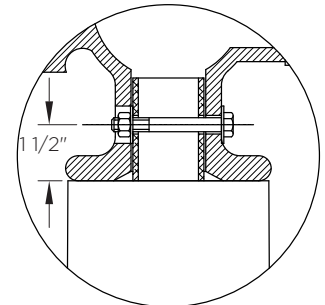

KA30 // SCROLL ARM WITH DECORATIVE SCROLL

DECORATIVE ARM

The King Luminaire KA30 Scroll Arm with Decorative Scroll is an elegant but simple arm with a small decorative scroll embellishment. Available in a variety of lengths, in either tenon or side mount, and single or double arm configurations, the KA30 is an ideal solution for any situation.

ARM SPECIFICATIONS

MATERIAL:
Aluminum

MOUNTING TYPE:
Side
Tenon

ARM QUANTITY:
Single
Double

ARM LENGTHS:
4'
5'
6'
8'

FINISH:
Available in textured or smooth.

EPA
1.21 - 5.06 sq. ft.

WEIGHT
17 - 44 lbs

MOUNTING TYPES:

Side Mount Details
4" x 1 3/4" x 12"L

Tenon Mount Details
TO ACCEPT 2 3/8" DIAMETER
X 2 3/4"L TENON

ARM DIMENSIONS:

Run	Rise
4'	16"
5'	20"
6'	20"
8'	27 1/8"

LEVELING DEVICE:

KPL20

KPL30

*See leveling device spec sheet for more options

HOW TO ORDER

EPA & WEIGHT

Catalog Number	Mount Type	# of Arms	L. (ft)	EPA (sq ft)	Wt. (lbs)
KA30-A-S-1-4	Side	1	4	1.21	17
KA30-A-S-1-5	Side	1	5	1.48	18
KA30-A-S-1-6	Side	1	6	1.68	19
KA30-A-S-1-8	Side	1	8	2.53	22
KA30-A-S-2-4	Side	2	4	2.42	34
KA30-A-S-2-5	Side	2	5	2.96	36
KA30-A-S-2-6	Side	2	6	3.36	38
KS30-A-S-2-8	Side	2	8	5.06	44
KA30-A-T-1-4	Tenon	1	4	1.47	20
KA30-A-T-1-5	Tenon	1	5	1.70	22
KA30-A-T-1-6	Tenon	1	6	2.04	23
KA30-A-T-2-4	Tenon	2	4	2.29	34
KA30-A-T-2-5	Tenon	2	5	2.85	38
KA30-A-T-2-6	Tenon	2	6	3.68	40