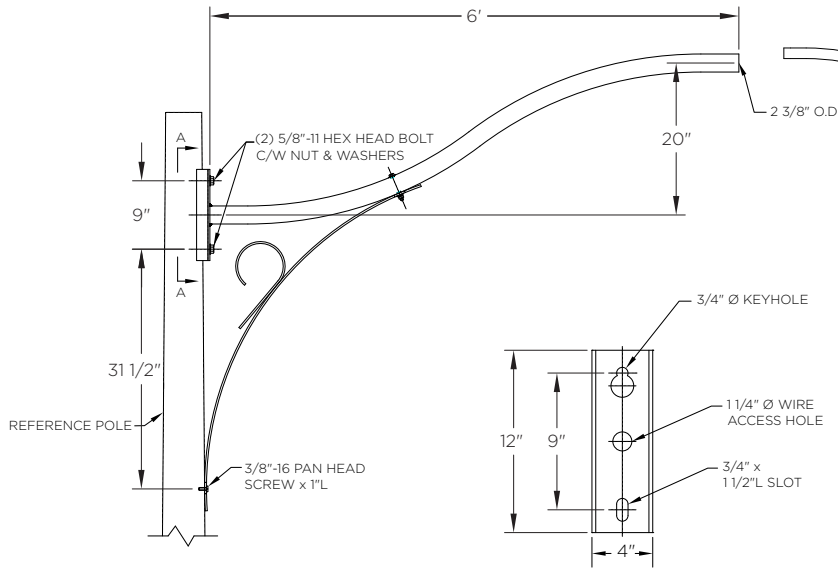

ARM SPECIFICATIONS

MATERIAL:
Aluminum

MOUNTING TYPE:
Side
Tenon

ARM QUANTITY:
Single
Double

ARM LENGTHS:
4'
5'
6'
8'

FINISH:
Available in textured or smooth.

EPA
1.21 - 5.06 sq. ft.

WEIGHT
17 - 44 lbs

MOUNTING TYPES:

Side Mount Details
4" x 1 3/4" x 12"L

Tenon Mount Details
TO ACCEPT 2 3/8" DIAMETER
X 2 3/4"L TENON

ARM DIMENSIONS:

Run	Rise
4'	16"
5'	20"
6'	20"
8'	27 1/8"

LEVELING DEVICE:

KPL20

KPL30

*See leveling device spec sheet for more options

HOW TO ORDER

EPA & WEIGHT

Catalog Number	Mount Type	# of Arms	L. (ft)	EPA (sq ft)	Wt. (lbs)
KA30-A-S-1-4	Side	1	4	1.21	17
KA30-A-S-1-5	Side	1	5	1.48	18
KA30-A-S-1-6	Side	1	6	1.68	19
KA30-A-S-1-8	Side	1	8	2.53	22
KA30-A-S-2-4	Side	2	4	2.42	34
KA30-A-S-2-5	Side	2	5	2.96	36
KA30-A-S-2-6	Side	2	6	3.36	38
KS30-A-S-2-8	Side	2	8	5.06	44
KA30-A-T-1-4	Tenon	1	4	1.47	20
KA30-A-T-1-5	Tenon	1	5	1.70	22
KA30-A-T-1-6	Tenon	1	6	2.04	23
KA30-A-T-2-4	Tenon	2	4	2.29	34
KA30-A-T-2-5	Tenon	2	5	2.85	38
KA30-A-T-2-6	Tenon	2	6	3.68	40

CONFIGURATION OPTIONS

KA30 DECORATIVE ARM

Side Mount Single Arm

Side Mount Double Arm

Tenon Mount Single Arm

Tenon Mount Double Arm