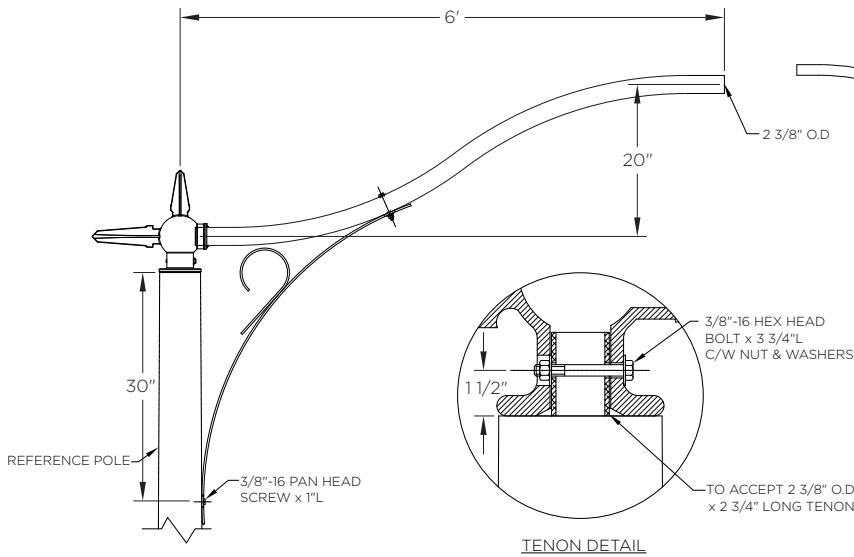

ARM SPECIFICATIONS

MATERIAL:
Aluminum

MOUNTING TYPE:
Side
Tenon

ARM QUANTITY:
Single
Double

ARM LENGTHS:
4'
5'
6'
8'

FINISH:
Available in textured or smooth.

EPA
1.21 - 5.06 sq. ft.

WEIGHT
17 - 44 lbs

MOUNTING TYPES:

Side Mount Details
4" x 1 3/4" x 12"L

Tenon Mount Details
TO ACCEPT 2 3/8" DIAMETER
X 2 3/4"L TENON

ARM DIMENSIONS:

Run	Rise
4'	16"
5'	20"
6'	20"
8'	27 1/8"

LEVELING DEVICE:

KPL20

KPL30

*See leveling device spec sheet for more options

HOW TO ORDER

EPA & WEIGHT

Catalog Number	Mount Type	# of Arms	L. (ft)	EPA (sq ft)	Wt. (lbs)
KA30-A-S-1-4	Side	1	4	1.21	17
KA30-A-S-1-5	Side	1	5	1.48	18
KA30-A-S-1-6	Side	1	6	1.68	19
KA30-A-S-1-8	Side	1	8	2.53	22
KA30-A-S-2-4	Side	2	4	2.42	34
KA30-A-S-2-5	Side	2	5	2.96	36
KA30-A-S-2-6	Side	2	6	3.36	38
KS30-A-S-2-8	Side	2	8	5.06	44
KA30-A-T-1-4	Tenon	1	4	1.47	20
KA30-A-T-1-5	Tenon	1	5	1.70	22
KA30-A-T-1-6	Tenon	1	6	2.04	23
KA30-A-T-2-4	Tenon	2	4	2.29	34
KA30-A-T-2-5	Tenon	2	5	2.85	38
KA30-A-T-2-6	Tenon	2	6	3.68	40

CONFIGURATION OPTIONS

KA30 DECORATIVE ARM

Side Mount Single Arm

Side Mount Double Arm

Tenon Mount Single Arm

Tenon Mount Double Arm