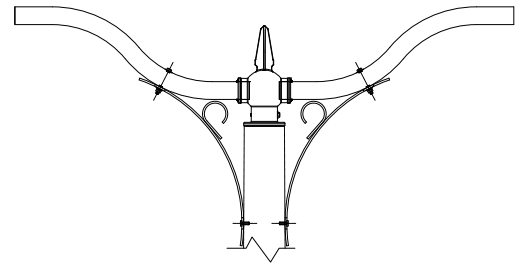

## DECORATIVE ARM

The King Luminaire KA40 Mini Scroll Arm with Decorative Scroll is a delicate and simple arm with a decorative scroll embellishment. Available in either side, tenon or wall mount, and single or double arm configurations, the KA40 is an ideal solution when space is limited.

### ARM SPECIFICATIONS

**MATERIAL:**  
Aluminum

**MOUNTING TYPE:**  
Side  
Tenon  
Wall

**ARM QUANTITY:**  
Single  
Double

**ARM LENGTH:**  
3'

**FINISH:**  
Available in textured or smooth.

**EPA**  
0.96 - 1.94 sq. ft.

#### MOUNTING TYPES:

Side Mount Details  
4" x 1 3/4" x 12"L

Tenon Mount Details  
TO ACCEPT 2 3/8" DIAMETER  
X 2 3/4" L TENON

Side Mount Single Arm

Side Mount Double Arm

Tenon Mount Single Arm

Tenon Mount Double Arm

Wall Mount Single Arm