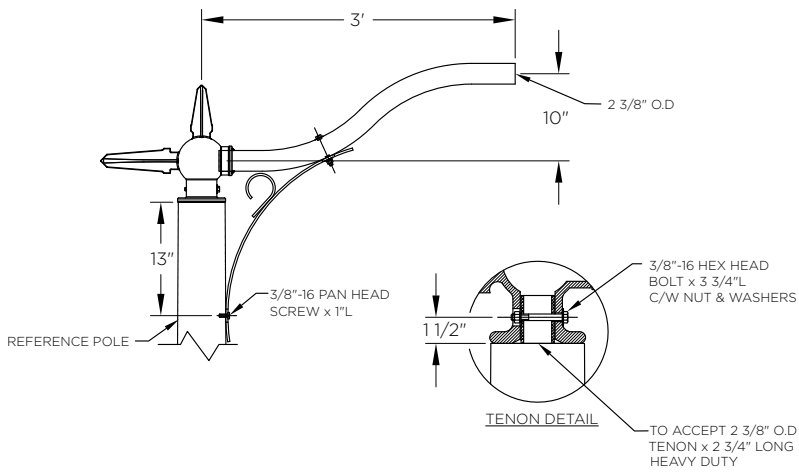

### ARM SPECIFICATIONS

**MATERIAL:**  
Aluminum

**MOUNTING TYPE:**  
Side  
Tenon  
Wall

**ARM QUANTITY:**  
Single  
Double

**ARM LENGTH:**  
3'

**FINISH:**  
Available in textured or smooth.

**EPA**  
0.96 - 1.94 sq. ft.

#### ARM DIMENSIONS:

Run	Rise
3'	10"

### EPA & WEIGHT

Catalog Number	Mount Type	# of Arms	L. (ft)	EPA (sq ft)	Wt. (lbs)
KA40-A-S-1-3	Side	1	3	0.96	9
KA40-A-S-2-3	Side	2	3	1.94	18
KA40-A-T-1-3	Tenon	1	3	1.25	9
KA40-A-T-2-3	Tenon	2	3	1.85	18
KA40-A-W-1-3	Wall	2	3	1.18	13

Side Mount Single Arm

Side Mount Double Arm

Tenon Mount Single Arm

Tenon Mount Double Arm

Wall Mount Single Arm