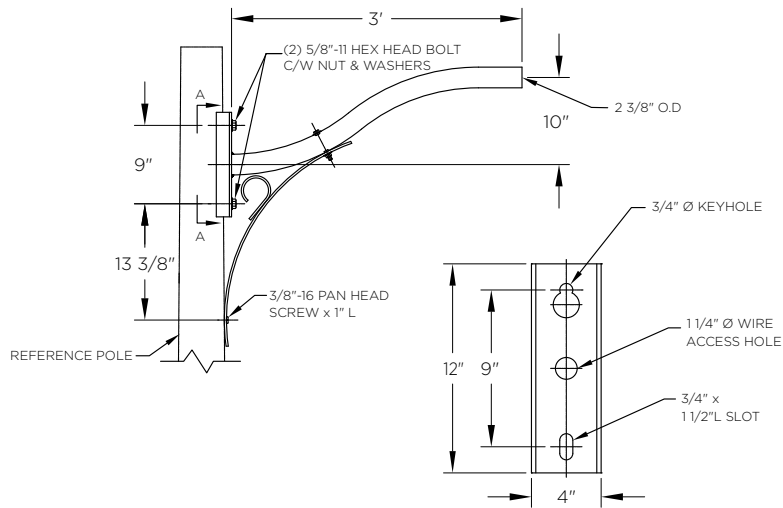

Side Mount Single Arm