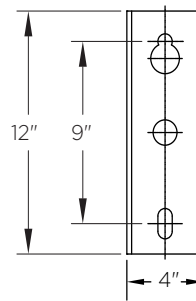

### ARM SPECIFICATIONS

**MATERIAL:**  
Aluminum

**MOUNTING TYPE:**  
Side  
Tenon  
Wall

**ARM QUANTITY:**  
Single  
Double

**ARM LENGTH:**  
3'

**FINISH:**  
Available in textured or smooth.

**EPA**  
0.96 - 1.94 sq. ft.

**WEIGHT**  
9 - 18 lbs

#### MOUNTING TYPES:

Side Mount Details  
4" x 1 3/4" x 12"L

Tenon Mount Details  
TO ACCEPT 2 3/8" DIAMETER  
X 2 3/4" L TENON

#### ARM DIMENSIONS:

Run	Rise
3'	10"