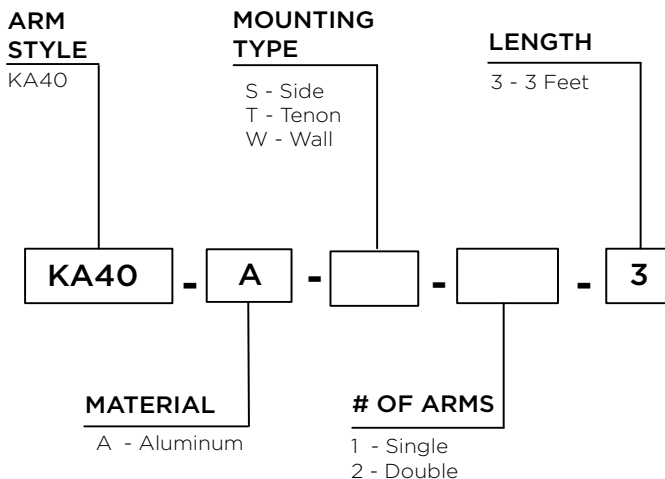

HOW TO ORDER

EPA & WEIGHT

Catalog Number	Mount Type	# of Arms	L. (ft)	EPA (sq ft)	Wt. (lbs)
KA40-A-S-1-3	Side	1	3	0.96	9
KA40-A-S-2-3	Side	2	3	1.94	18
KA40-A-T-1-3	Tenon	1	3	1.25	9
KA40-A-T-2-3	Tenon	2	3	1.85	18
KA40-A-W-1-3	Wall	2	3	1.18	13