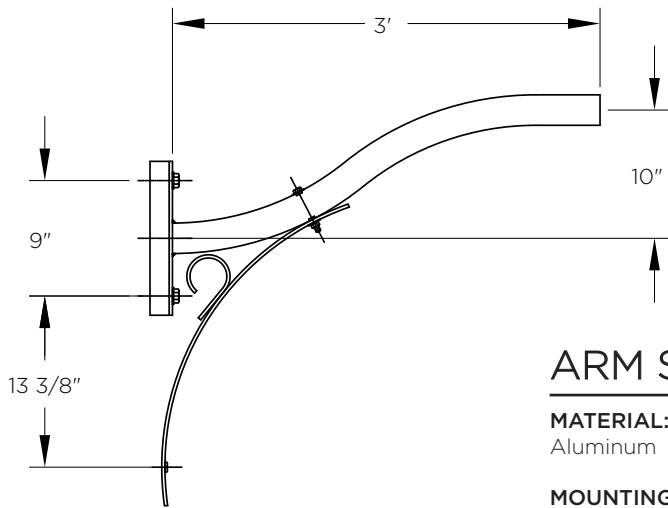

## DECORATIVE ARM

The King Luminaire KA40 Mini Scroll Arm with Decorative Scroll is a delicate and simple arm with a decorative scroll embellishment. Available in either side, tenon or wall mount, and single or double arm configurations, the KA40 is an ideal solution when space is limited.

### ARM SPECIFICATIONS

**MATERIAL:**  
Aluminum

**MOUNTING TYPE:**  
Side  
Tenon  
Wall

**ARM QUANTITY:**  
Single  
Double

**ARM LENGTH:**  
3'

**FINISH:**  
Available in textured or smooth.

**EPA**  
0.96 - 1.94 sq. ft.

#### MOUNTING TYPES:

Side Mount Details  
4" x 1 3/4" x 12"L

Tenon Mount Details  
TO ACCEPT 2 3/8" DIAMETER  
X 2 3/4" L TENON

#### ARM DIMENSIONS:

Run	Rise
3'	10"