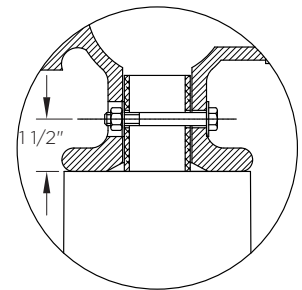

## DECORATIVE ARM

The King Luminaire KA40 Mini Scroll Arm with Decorative Scroll is a delicate and simple arm with a decorative scroll embellishment. Available in either side, tenon or wall mount, and single or double arm configurations, the KA40 is an ideal solution when space is limited.

### ARM SPECIFICATIONS

**MATERIAL:**  
Aluminum

**MOUNTING TYPE:**  
Side  
Tenon  
Wall

**ARM QUANTITY:**  
Single  
Double

**ARM LENGTH:**  
3'

**FINISH:**  
Available in textured or smooth.

**EPA**  
0.96 - 1.94 sq. ft.

#### MOUNTING TYPES:

Side Mount Details  
4" x 1 3/4" x 12"L

Tenon Mount Details  
TO ACCEPT 2 3/8" DIAMETER  
X 2 3/4" L TENON

#### ARM DIMENSIONS:

Run	Rise
3'	10"