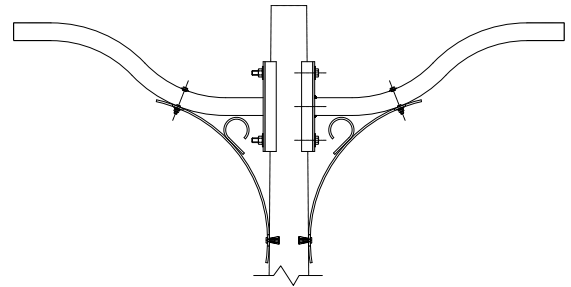

## DECORATIVE ARM

The King Luminaire KA40 Mini Scroll Arm with Decorative Scroll is a delicate and simple arm with a decorative scroll embellishment. Available in either side, tenon or wall mount, and single or double arm configurations, the KA40 is an ideal solution when space is limited.

#### MOUNTING TYPES:

Side Mount Details  
4" x 1 3/4" x 12"L

Tenon Mount Details  
TO ACCEPT 2 3/8" DIAMETER  
X 2 3/4" L TENON

#### LEVELING DEVICE:

KPL20

KPL30

\*See leveling device spec sheet for more options

Side Mount Single Arm

Side Mount Double Arm

Tenon Mount Single Arm

Tenon Mount Double Arm

Wall Mount Single Arm