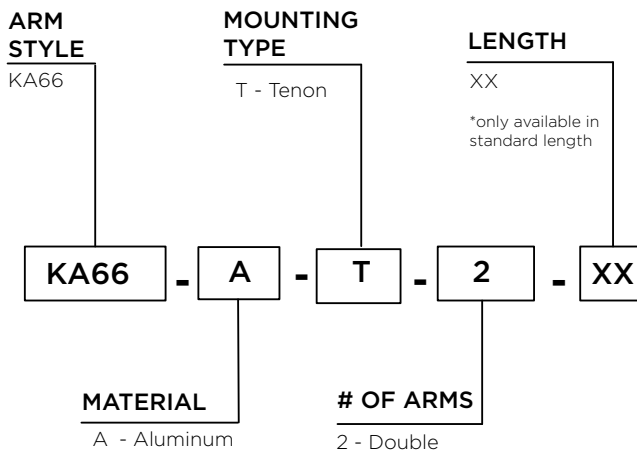

# KA66 //

DECORATIVE ARM

The King Luminaire KA66 Arm is a striking fabricated arm with exceptional detailing. Available in a tenon mount twin arm configuration, the KA66 is a prominent solution with historical style.

## ARM SPECIFICATIONS

**MATERIAL:**  
Aluminum

**MOUNTING TYPE:**  
Tenon

**Arm Dimensions**  
25"L x 24 3/4"

**FINISH:**  
Available in textured or smooth.

**EPA**  
3.57

**WEIGHT**  
57 lbs

### MOUNTING DETAILS:

Tenon Mount Details  
TO ACCEPT 4 1/2" DIAMETER  
X 7"L TENON

## HOW TO ORDER