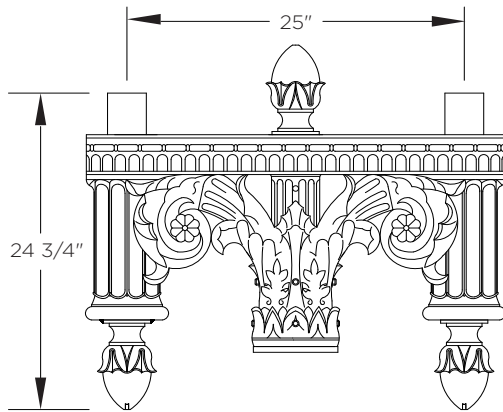

# KA66 //

DECORATIVE ARM

The King Luminaire KA66 Arm is a striking fabricated arm with exceptional detailing. Available in a tenon mount twin arm configuration, the KA66 is a prominent solution with historical style.

## ARM SPECIFICATIONS

**MATERIAL:**  
Aluminum

**MOUNTING TYPE:**  
Tenon

**Arm Dimensions**  
25"L x 24 3/4"

**FINISH:**  
Available in textured or smooth.

**EPA**  
3.57

**WEIGHT**  
57 lbs

### MOUNTING DETAILS:

Tenon Mount Details  
TO ACCEPT 4 1/2" DIAMETER  
X 7"L TENON