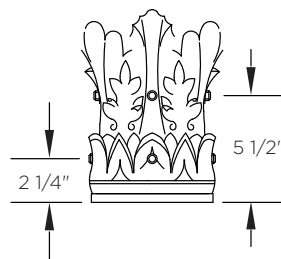

## ARM SPECIFICATIONS

**MATERIAL:**  
Aluminum

**MOUNTING TYPE:**  
Tenon

**Arm Dimensions**  
25"L x 24 3/4"

**FINISH:**  
Available in textured or smooth.

**EPA**  
3.57

**WEIGHT**  
57 lbs

### MOUNTING DETAILS:

Tenon Mount Details  
TO ACCEPT 4 1/2" DIAMETER  
X 7"L TENON

## EPA & WEIGHT

Catalog Number	Mount Type	# of Arms	L. (in)	EPA (sq ft)	Wt. (lbs)
KA66-A-T-2-XX	Tenon	2	12.5	3.57	57

Tenon Mounting Details