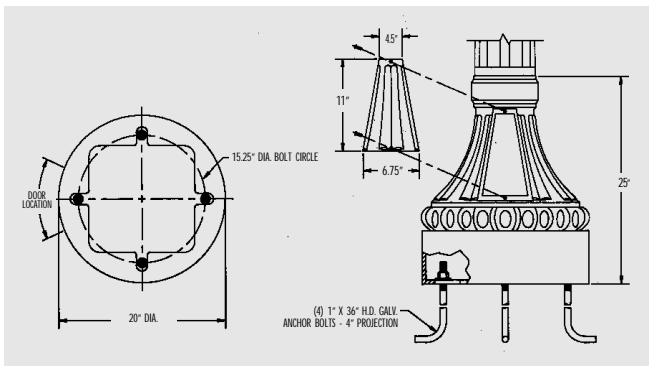

Dimensions

The pole shall be XX ft. in height with a 20" diameter base. It shall be supplied complete with a tamper resistant door and a 1/4"-20NC grounding stud. A tenon shall be provided at top of shaft, 3-1/2" OD x 3-1/2" long. Other size tenons available upon request.

How to Catalogue

Description	Catalogue Number	Pole Height	Pole Top Diameter	Pole Weight Lbs.
New Orleans Sr. 12'	KM93FF-12	12'0"	4.5"	115
New Orleans Sr. 15'	KM93FF-15	15'0"	4.5"	123
New Orleans Sr. 17'	KM93FF-17	17'0"	4.5"	129
New Orleans Sr. 19'	KM93FF-19	19'0"	4.0"	136
New Orleans Sr. 21'	KM93FF-21	21'0"	4.0"	146
New Orleans Sr. 23'	KM93FF-23	23'0"	4.0"	158
New Orleans Sr. 25'	KM93FF-25	25'0"	3.5"	176

How to Order

Catalogue Number	Height	Options	Options	Options
KM93FF	10	DR	BA	BK
Optional Items				
DR	GFI Duplex Receptacle generally located one foot from top of pole.			
BA	Banner Arms supplied to required length			
FH	Flagholder orientated to specification			
LRN	Ladder Rest			
FFP	KINGKOAT Finish Paint			
	GN - Green GY - Gray BK - Black BE - Blue BN - Brown BZ - Bronze			
	<i>*Custom colors available upon request.</i>			

Anchor Bolt/Base Details

"FF" Fluted Formed

Shaft Cross Section

Taper of Shaft: .14"/ft

KING LUMINAIRE

1153 State Route 46N
Jefferson, Ohio, USA 44047
Toll Free 1-800-268-7809 Fax (905) 632-8116

840 Walkers Line, P.O. Box 7
Burlington, Ontario, Canada L7R 3X9
Telephone (905) 632-9301
Toll Free 1-800-268-7809 Fax (905) 632-8116