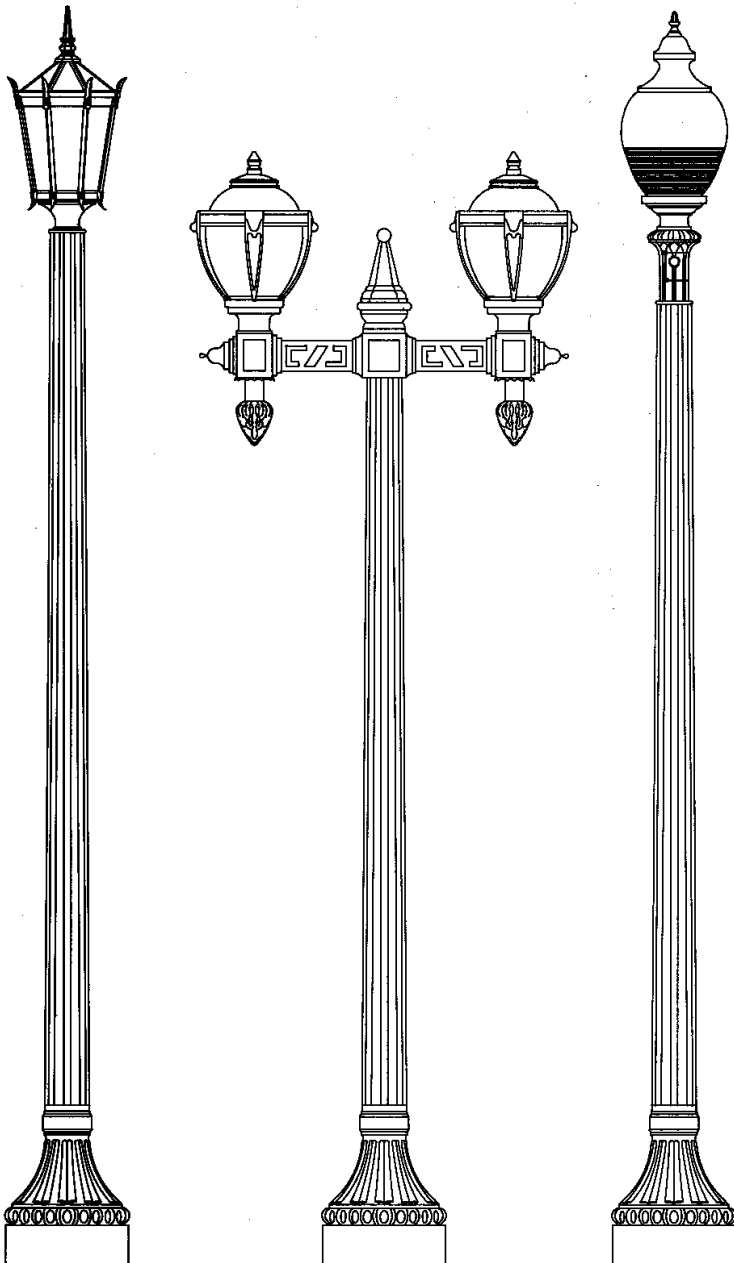

THE NEW ORLEANS SR.

M I L L E N N I U M S E R I E S

Fluted Formed Aluminum Shaft and Cast Aluminum Base

Description

The New Orleans Design is an elegant, 16 fluted pole originally unique to the city of New Orleans, Louisiana. Commissioned as a 10 ft. cast iron pole by the city in 1916, it was widely used throughout the city eventually being upgraded to a taller pole.

King is proud to introduce an economical, tapered, aluminum version of the original design – consisting of a 16 fluted aluminum shaft permanently attached to a heavy wall cast aluminum base. The pole shall be a King Luminaire Catalogue Number KM93FF-XX.

Material

The pole shall be shipped as a one piece unit with heavy wall cast aluminum base and a **16 flute aluminum formed tapered shaft**. All hardware shall be corrosion resistant stainless steel. Anchor bolts shall be hot dip galvanized.

Dimensions

The pole shall be XX ft. in height with a 20" diameter base. It shall be supplied complete with a tamper resistant door and a 1/4"-20NC grounding stud. A tenon shall be provided at top of shaft, 3-1/2" OD x 3-1/2" long. Other size tenons available upon request.