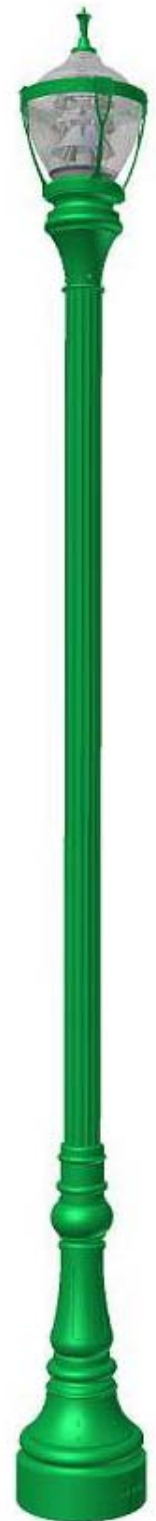

How to Catalogue