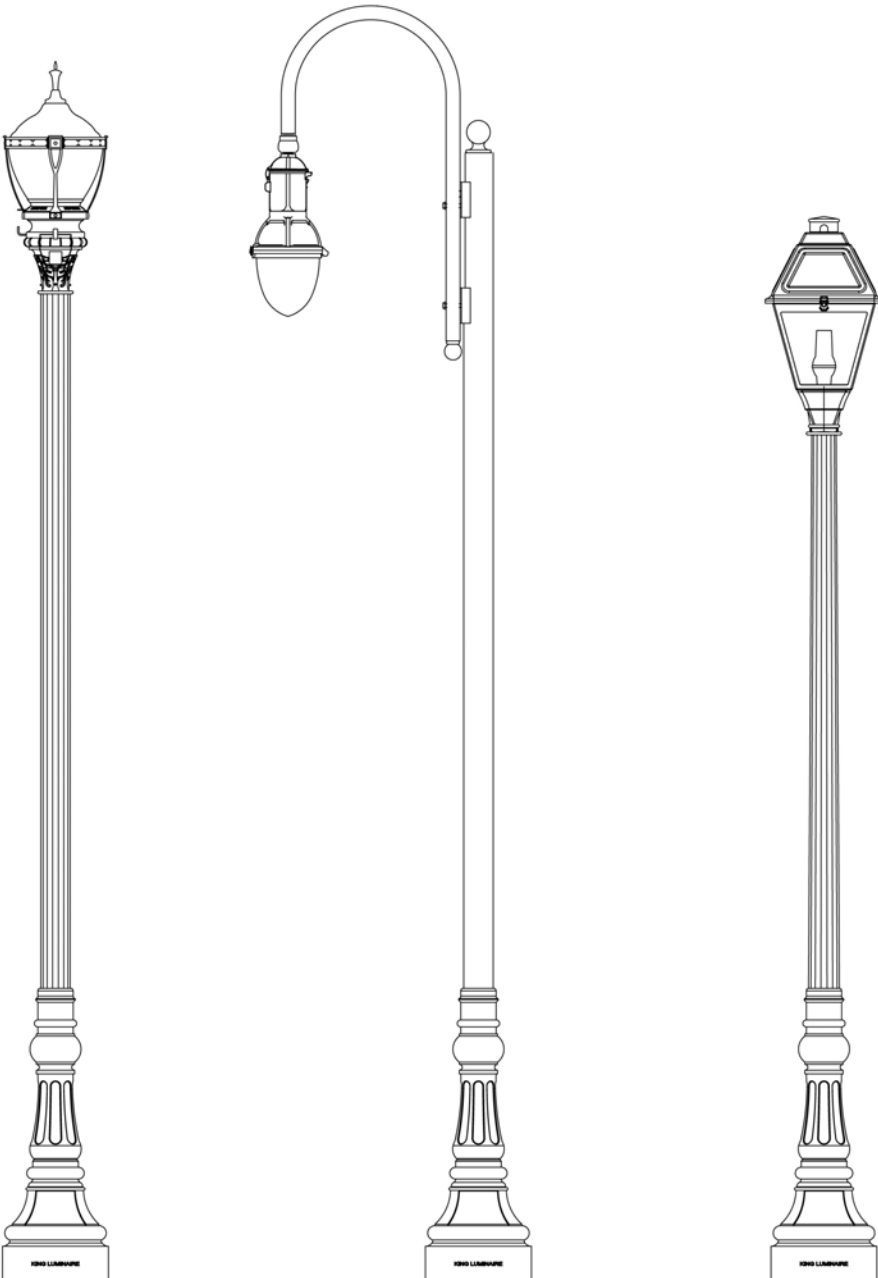

### *Decorative Aluminum Pole*

#### **Description**

The Providence offers an attractive and classic design that was modeled after the popular aluminum poles used throughout the New England States.

Functional in both historical and contemporary settings, its slender and graceful appearance make it ideal for post top or pendant applications in pedestrian locations such as parks, walkways and city streetscapes.

The Providence is available as a one piece pole and a one piece base, both in heavy aluminum. The pole shall be King Luminaire Catalog Number KM65XX-XX

#### **Dimensions**

The pole shall be XX' in height with a 18" diameter base. It is available in heights from 8 to 20'. It shall be supplied complete with a 1/2" -13 UNC grounding stud. A tenon shall be provided at top of shaft, 3-1/2" OD x 3 1/2" long. Other size tenons available upon request.