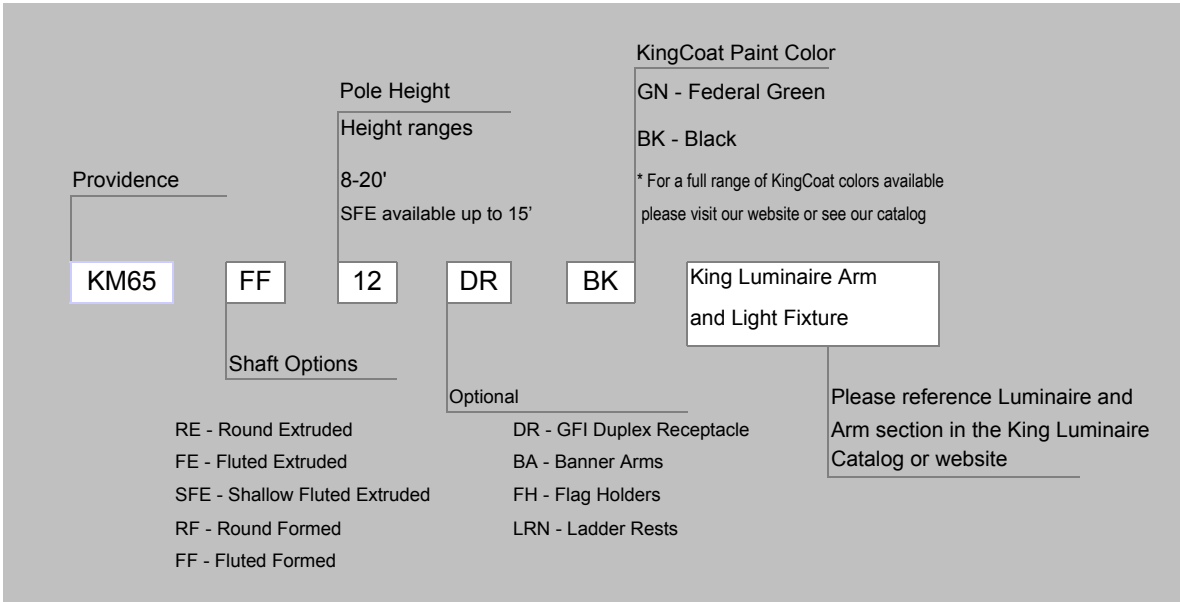

How to Catalogue