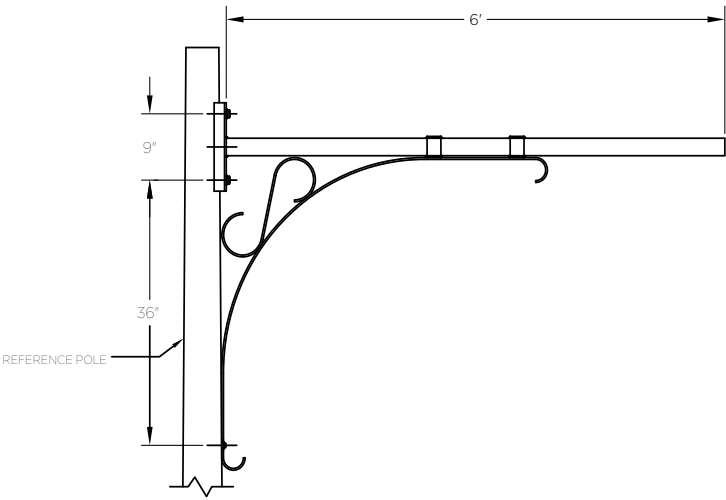

CONFIGURATION OPTIONS

KA10 DECORATIVE ARM

Side Mount Single Arm