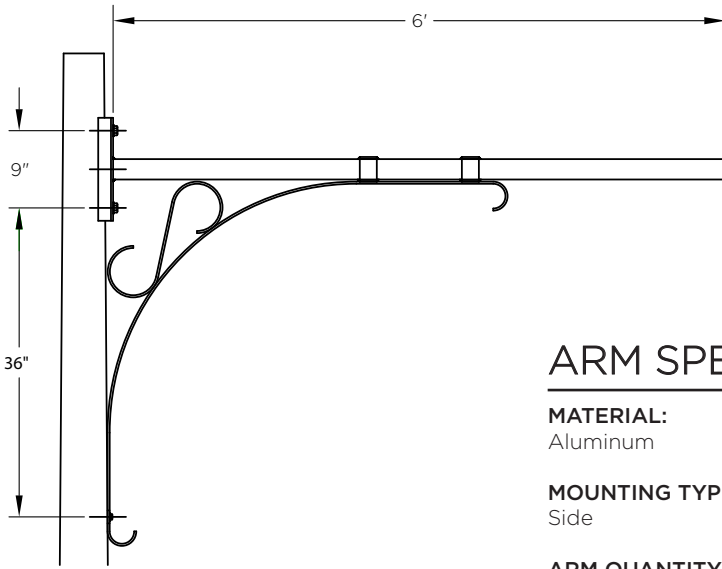

KA10 // BROOKVILLE ARM

DECORATIVE ARM

The King Luminaire KA10 Brookville Arm is a simple and functional design with minimalist scroll detail. This aluminum arm is available in a variety of lengths in a single and double side mount arm configuration. The KA10 provides a simple yet distinctive option for any streetlighting situation.

ARM SPECIFICATIONS

MATERIAL:
Aluminum

MOUNTING TYPE:
Side

ARM QUANTITY:
Single
Double

ARM LENGTH:
3', 4', 5' and 6'

FINISH:
Available in textured or smooth.

EPA
0.94 - 3.36 sq. ft.

WEIGHT
11 - 40 lbs

MOUNTING TYPES:

Side/Wall Mount Details
4" x 9" x 12"L

LEVELLING DEVICES:

KPL20

KPL30

*See leveling device spec sheet for more options

HOW TO ORDER

EPA & WEIGHT

Catalog Number	Mount Type	# of Arms	EPA (sq ft)	Wt. (lbs)
KA10-A-S-1-3	Side	1	0.97	11
KA10-A-S-1-4	Side	1	1.33	13
KA10-A-S-1-5	Side	1	1.46	15
KA10-A-S-1-6	Side	1	1.68	20
KA10-A-S-2-3	Side	2	1.94	22
KA10-A-S-2-4	Side	2	2.8	26
KA10-A-S-2-5	Side	2	2.92	30
KA10-A-S-2-6	Side	2	3.36	40