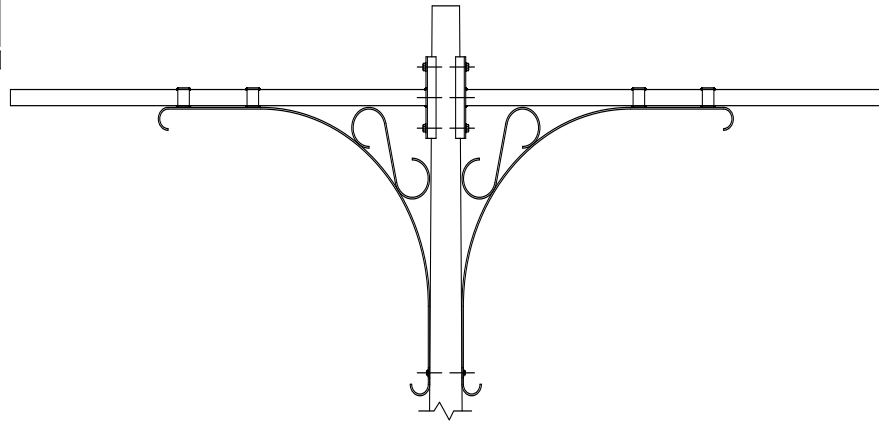

Side Mount Double Arm