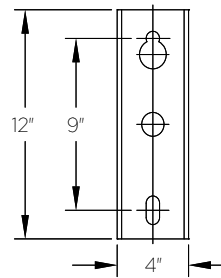

KA10 // BROOKVILLE ARM

DECORATIVE ARM

The King Luminaire KA10 Brookville Arm is a simple and functional design with minimalist scroll detail. This aluminum arm is available in a variety of lengths in a single and double side mount arm configuration. The KA10 provides a simple yet distinctive option for any streetlighting situation.

ARM SPECIFICATIONS

MATERIAL:
Aluminum

MOUNTING TYPE:
Side

ARM QUANTITY:
Single
Double

ARM LENGTH:
3', 4', 5' and 6'

FINISH:
Available in textured or smooth.

EPA
0.94 - 3.36 sq. ft.

WEIGHT
11 - 40 lbs

MOUNTING TYPES:

Side/Wall Mount Details
4" x 9" x 12"L

LEVELLING DEVICES:

KPL20

KPL30

*See leveling device spec sheet for more options

HOW TO ORDER

EPA & WEIGHT

Catalog Number	Mount Type	# of Arms	EPA (sq ft)	Wt. (lbs)
KA10-A-S-1-3	Side	1	0.97	11
KA10-A-S-1-4	Side	1	1.33	13
KA10-A-S-1-5	Side	1	1.46	15
KA10-A-S-1-6	Side	1	1.68	20
KA10-A-S-2-3	Side	2	1.94	22
KA10-A-S-2-4	Side	2	2.8	26
KA10-A-S-2-5	Side	2	2.92	30
KA10-A-S-2-6	Side	2	3.36	40