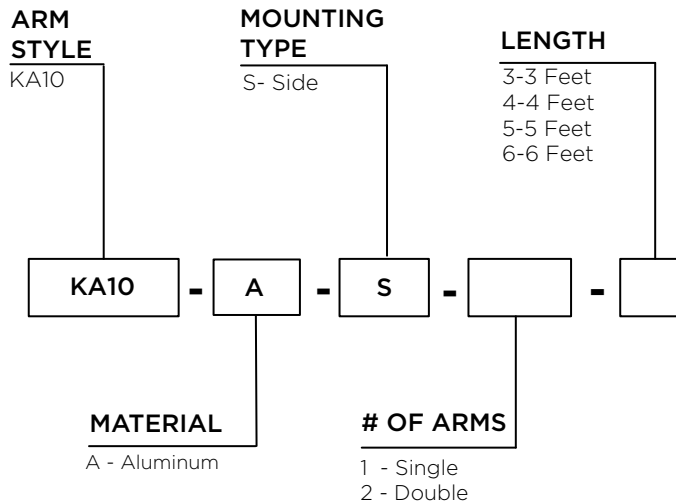

KA10 // BROOKVILLE ARM

DECORATIVE ARM

The King Luminaire KA10 Brookville Arm is a simple and functional design with minimalist scroll detail. This aluminum arm is available in a variety of lengths in a single and double side mount arm configuration. The KA10 provides a simple yet distinctive option for any streetlighting situation.

ARM SPECIFICATIONS

MATERIAL:
Aluminum

MOUNTING TYPE:
Side

ARM QUANTITY:
Single
Double

ARM LENGTH:
3', 4', 5' and 6'

FINISH:
Available in textured or smooth.

EPA
0.94 - 3.36 sq. ft.

WEIGHT
11 - 40 lbs

MOUNTING TYPES:

Side/Wall Mount Details
4" x 9" x 12"L

LEVELLING DEVICES:

KPL20

KPL30

*See leveling device spec sheet for more options

HOW TO ORDER

EPA & WEIGHT