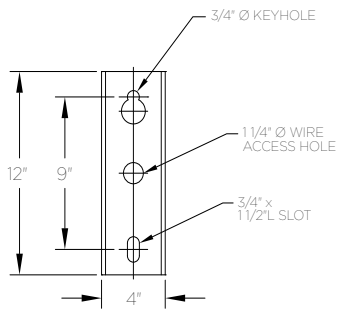

ARM SPECIFICATIONS

MATERIAL:
Aluminum

MOUNTING TYPE:
Side

ARM QUANTITY:
Single
Double

ARM LENGTH:
3', 4', 5' and 6'

FINISH:
Available in textured or smooth.

EPA
0.94 - 3.36 sq. ft.

WEIGHT
11 - 40 lbs

MOUNTING TYPES:

Side/Wall Mount Details
4" x 9" x 12"L

LEVELLING DEVICES:

KPL20

KPL30

*See leveling device spec sheet for more options

HOW TO ORDER

EPA & WEIGHT

CONFIGURATION OPTIONS

KA10 DECORATIVE ARM

Side Mount Single Arm

Side Mount Double Arm

Side Mounting Details