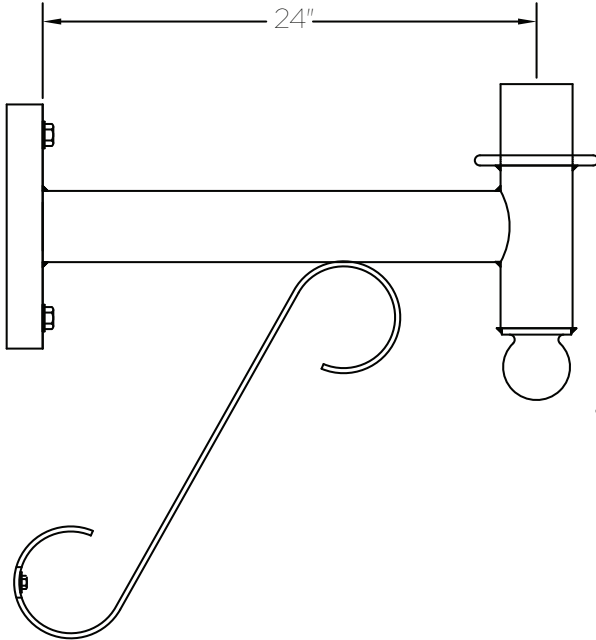

## DECORATIVE ARM

The King Luminaire KA90 Aluminum Arm is classically designed with minimal scroll detail. This aluminum arm is available in single and double arm configurations. The KA90 provides an elegant option for your project needs.

### ARM SPECIFICATIONS

**MATERIAL:**  
Aluminum

**MOUNTING TYPE:**  
Side  
Tenon  
Wall

**ARM QUANTITY:**  
Single  
Double

**ARM LENGTHS:**  
Fixed Length

**FINISH:**  
Available in textured or smooth.

**EPA**  
1.10 - 2.60 sq. ft.

**WEIGHT**  
17 - 34 lbs

### MOUNTING TYPES:

Side/Wall Mount Details  
4" x 1 3/4" x 12"L

Tenon Mount Details  
To Accept 3 1/2 O.D.  
Tenon x 9" Long