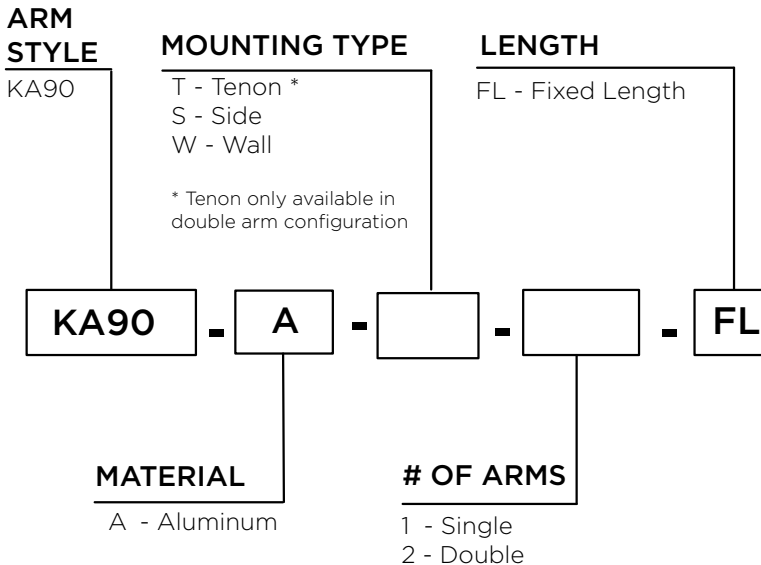

### ARM SPECIFICATIONS

**MATERIAL:**  
Aluminum

**MOUNTING TYPE:**  
Side  
Tenon  
Wall

**ARM QUANTITY:**  
Single  
Double

**ARM LENGTHS:**  
Fixed Length

**FINISH:**  
Available in textured or smooth.

**EPA**  
1.10 - 2.60 sq. ft.

**WEIGHT**  
17 - 34 lbs

### MOUNTING TYPES:

Side/Wall Mount Details  
4" x 1 3/4" x 12"L

Tenon Mount Details  
To Accept 3 1/2 O.D.  
Tenon x 9" Long

### HOW TO ORDER