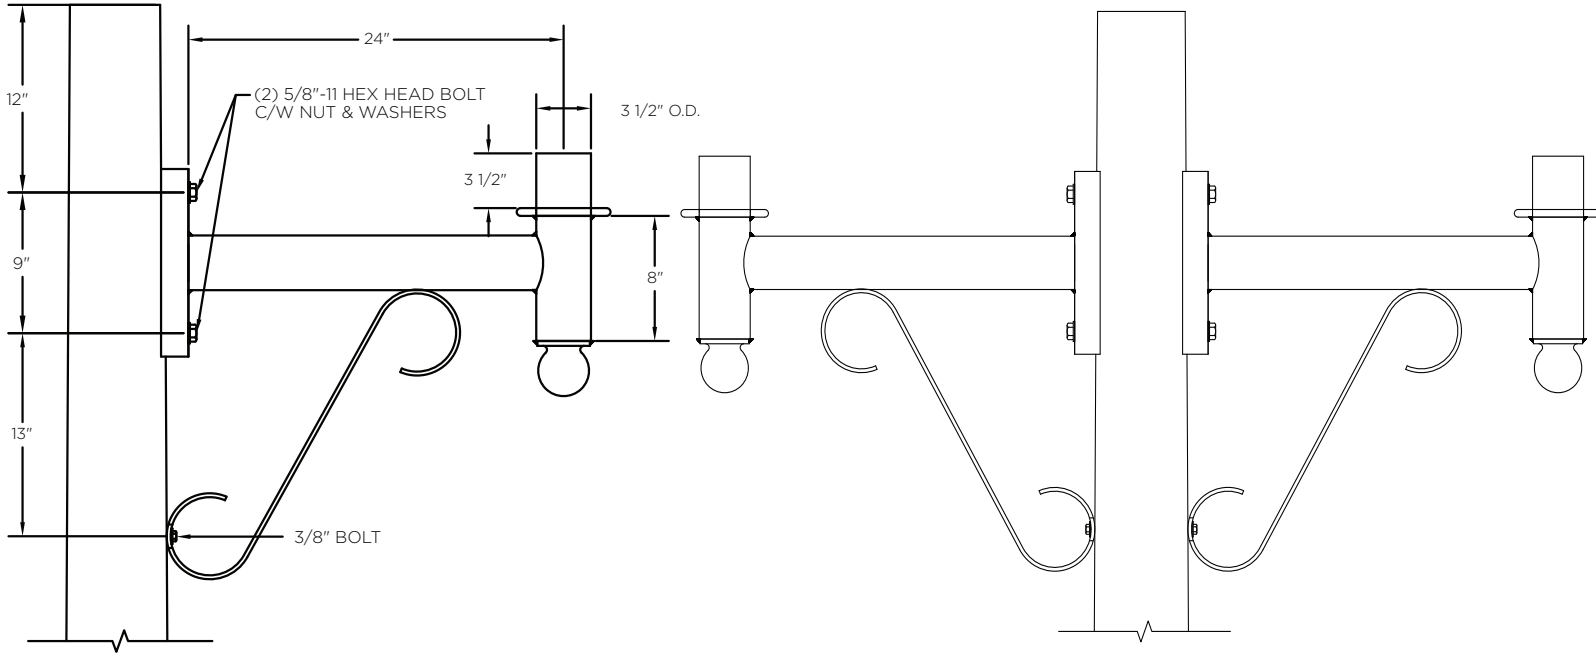

### ARM SPECIFICATIONS

**MATERIAL:**  
Aluminum

**MOUNTING TYPE:**  
Side  
Tenon  
Wall

**ARM QUANTITY:**  
Single  
Double

**ARM LENGTHS:**  
Fixed Length

**FINISH:**  
Available in textured or smooth.

**EPA**  
1.10 - 2.60 sq. ft.

### MOUNTING TYPES:

Side/Wall Mount Details  
4" x 1 3/4" x 12"L

Tenon Mount Details  
To Accept 3 1/2 O.D.  
Tenon x 9" Long

# CONFIGURATION OPTIONS

KA90 THE AUBURN WITH DECORATIVE SCROLL

Side Mount Single Arm

Side Mount Double Arm

Wall Mount Single Arm

Side/Wall Mount Details

Tenon Mount Double Arm

Tenon Mount Details