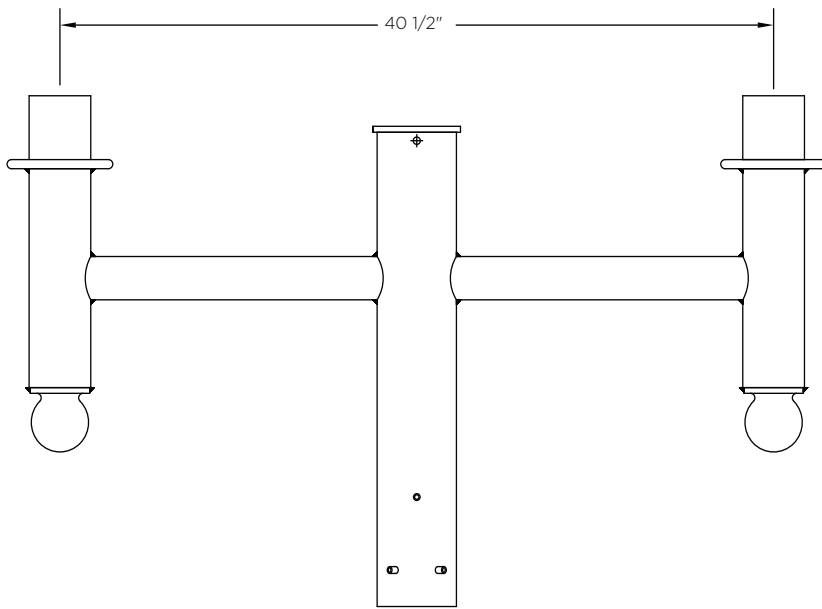

### ARM SPECIFICATIONS

**MATERIAL:**  
Aluminum

**MOUNTING TYPE:**  
Side  
Tenon  
Wall

**ARM QUANTITY:**  
Single  
Double

**ARM LENGTHS:**  
Fixed Length

**FINISH:**  
Available in textured or smooth.

**EPA**  
1.10 - 2.60 sq. ft.

### MOUNTING TYPES:

Side/Wall Mount Details  
4" x 1 3/4" x 12"L

Tenon Mount Details  
To Accept 3 1/2 O.D.  
Tenon x 9" Long

# CONFIGURATION OPTIONS

KA90 THE AUBURN WITH DECORATIVE SCROLL

Side Mount Single Arm

Side Mount Double Arm

Wall Mount Single Arm

Side/Wall Mount Details

Tenon Mount Double Arm

Tenon Mount Details