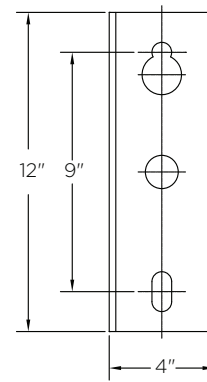

### ARM SPECIFICATIONS

**MATERIAL:**  
Aluminum

**MOUNTING TYPE:**  
Side  
Tenon  
Wall

**ARM QUANTITY:**  
Single  
Double

**ARM LENGTHS:**  
Fixed Length

**FINISH:**  
Available in textured or smooth.

**EPA**  
1.10 - 2.60 sq. ft.

**WEIGHT**  
17 - 34 lbs

### MOUNTING TYPES:

Side/Wall Mount Details  
4" x 1 3/4" x 12"L

Tenon Mount Details  
To Accept 3 1/2 O.D.  
Tenon x 9" Long

### EPA & WEIGHT

Catalog Number	Mount Type	# of Arms	L. (in)	EPA (sq ft)	Wt. (lbs)
KA90-A-S-1-FL	Side	1	24	1.10	17
KA90-A-S-2-FL	Side	2	24	2.20	34
KA90-A-T-2-FL	Tenon	2	24	2.60	23
KA90-A-W-1-FL	Wall	1	24	1.10	17