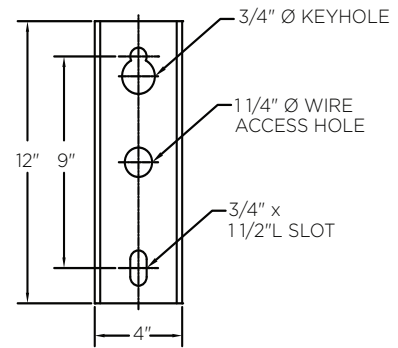

### MOUNTING TYPES:

Side/Wall Mount Details  
4" x 1 3/4" x 12"L

Tenon Mount Details  
To Accept 3 1/2 O.D.  
Tenon x 9" Long

# CONFIGURATION OPTIONS

KA90 THE AUBURN WITH DECORATIVE SCROLL

Side Mount Single Arm

Side Mount Double Arm

Wall Mount Single Arm

Side/Wall Mount Details

Tenon Mount Double Arm

Tenon Mount Details