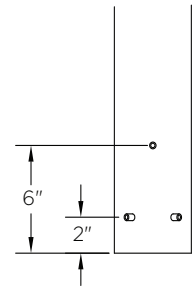

### ARM SPECIFICATIONS

**MATERIAL:**  
Aluminum

**MOUNTING TYPE:**  
Side  
Tenon  
Wall

**ARM QUANTITY:**  
Single  
Double

**ARM LENGTHS:**  
Fixed Length

**FINISH:**  
Available in textured or smooth.

**EPA**  
1.10 - 2.60 sq. ft.

**WEIGHT**  
17 - 34 lbs

### MOUNTING TYPES:

Side/Wall Mount Details  
4" x 1 3/4" x 12"L

Tenon Mount Details  
To Accept 3 1/2 O.D.  
Tenon x 9" Long