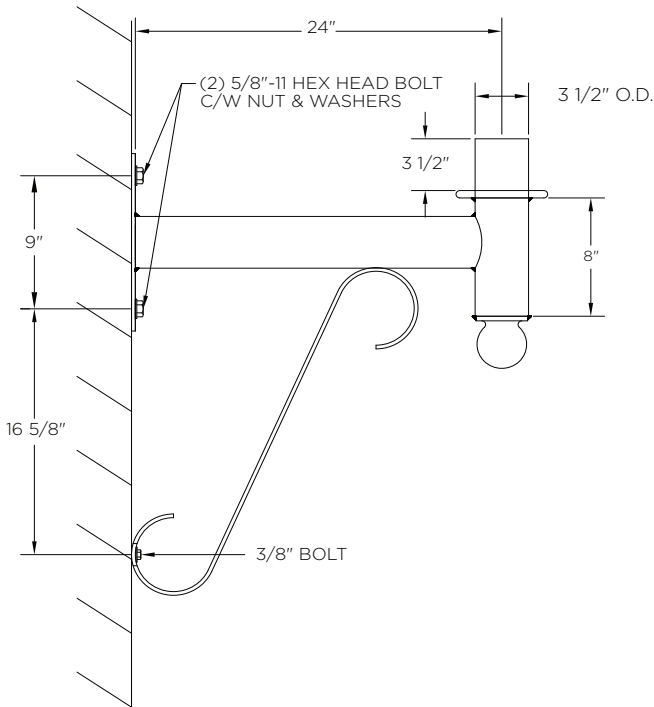

Wall Mount Single Arm