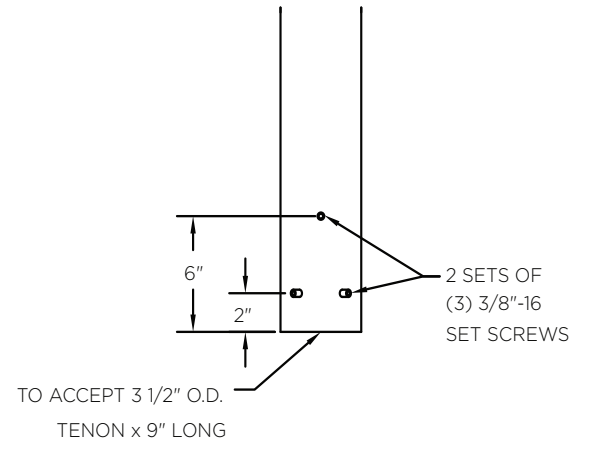

# CONFIGURATION OPTIONS

KA90 THE AUBURN WITH DECORATIVE SCROLL

Side Mount Single Arm

Side Mount Double Arm

Wall Mount Single Arm

Side/Wall Mount Details

Tenon Mount Double Arm

Tenon Mount Details