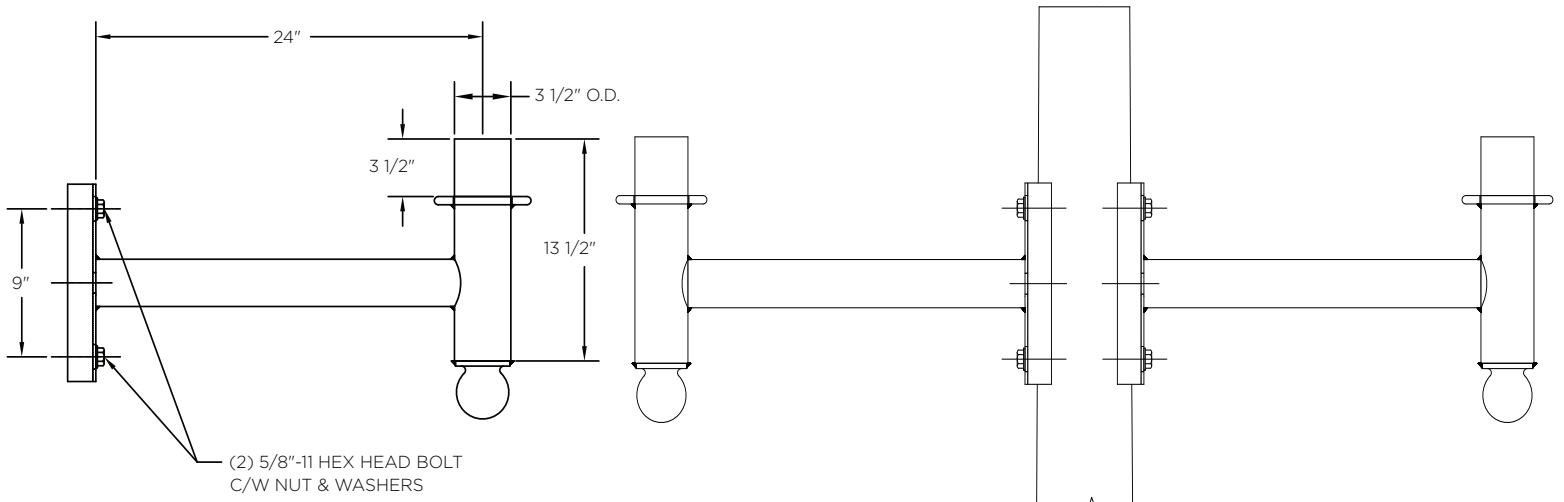

ARM SPECIFICATIONS

MATERIAL:
Aluminum

MOUNTING TYPE:
Side

ARM QUANTITY:
Single
Double

ARM LENGTH:
Fixed Length

FINISH:
Available in textured or smooth.

EPA
1.10 - 2.20 sq. ft

WEIGHT
12 - 24 lbs

MOUNTING TYPES:

Side Mount Details
4" x 1 3/4" x 12"L

HOW TO ORDER

EPA & WEIGHT

Catalog Number	Mount Type	# of Arms	L. (in)	EPA (In)	Wt. (lbs)
KA93-A-S-1-FL	Side	1	24	1.10	12
KA93-A-S-2-FL	Side	2	24	2.20	24

Side Mount Single Arm

Side Mount Double Arm

Side Mount Details