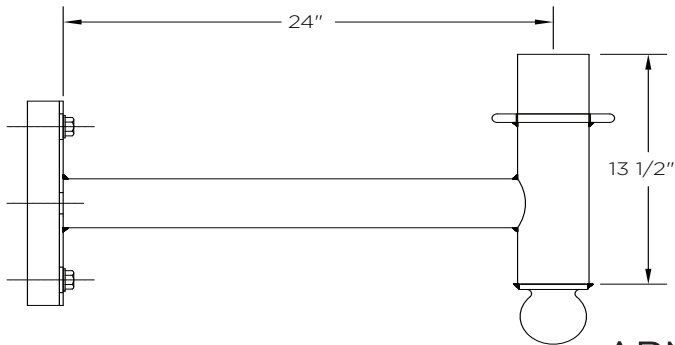

KA93 // THE AUBURN

DECORATIVE ARM

The King Luminaire KA93 Arm is a classic and functional design. This aluminum arm is available in one length in a single and double side mounted arm configuration. The KA93 provides an ideal solution for your street lighting needs.

ARM SPECIFICATIONS

MATERIAL:
Aluminum

MOUNTING TYPE:
Side

ARM QUANTITY:
Single
Double

ARM LENGTH:
Fixed Length

FINISH:
Available in textured or smooth.

EPA
1.10 - 2.20 sq. ft

WEIGHT
12 - 24 lbs

MOUNTING TYPES:

Side Mount Details
4" x 1 3/4" x 12"L

HOW TO ORDER

EPA & WEIGHT

Catalog Number	Mount Type	# of Arms	L. (in)	EPA (In)	Wt. (lbs)
KA93-A-S-1-FL	Side	1	24	1.10	12
KA93-A-S-2-FL	Side	2	24	2.20	24