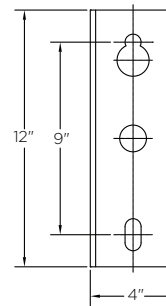

ARM SPECIFICATIONS

MATERIAL:
Aluminum

MOUNTING TYPE:
Side

ARM QUANTITY:
Single
Double

ARM LENGTH:
Fixed Length

FINISH:
Available in textured or smooth.

EPA
1.10 - 2.20 sq. ft

WEIGHT
12 - 24 lbs

MOUNTING TYPES:

Side Mount Details
4" x 1 3/4" x 12"L

HOW TO ORDER

EPA & WEIGHT

Catalog Number	Mount Type	# of Arms	L. (in)	EPA (In)	Wt. (lbs)
KA93-A-S-1-FL	Side	1	24	1.10	12
KA93-A-S-2-FL	Side	2	24	2.20	24