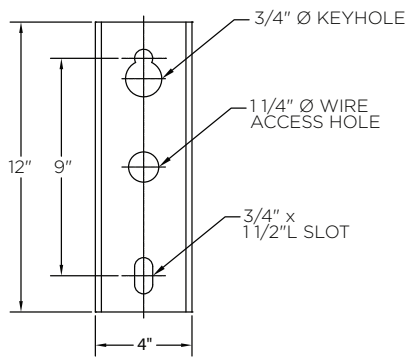

ARM SPECIFICATIONS

MATERIAL:
Aluminum

MOUNTING TYPE:
Side

ARM QUANTITY:
Single
Double

ARM LENGTH:
Fixed Length

FINISH:
Available in textured or smooth.

EPA
1.10 - 2.20 sq. ft

WEIGHT
12 - 24 lbs

MOUNTING TYPES:

Side Mount Details
4" x 1 3/4" x 12"L

HOW TO ORDER

EPA & WEIGHT

Catalog Number	Mount Type	# of Arms	L. (in)	EPA (In)	Wt. (lbs)
KA93-A-S-1-FL	Side	1	24	1.10	12
KA93-A-S-2-FL	Side	2	24	2.20	24

Side Mount Single Arm

Side Mount Double Arm

Side Mount Details