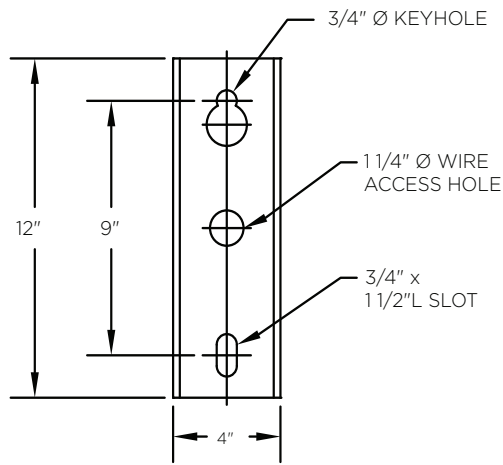

ARM SPECIFICATIONS

MATERIAL:
Aluminum

MOUNTING TYPE:
Side

ARM QUANTITY:
Single
Double

ARM LENGTH:
4', 5', 6', 8' and 10'

FINISH:
Available in textured or smooth.

EPA
1.23 - 5.49 sq. ft.

WEIGHT
8 - 29 lbs

MOUNTING TYPES:

Side Mount Details
4" x 1 3/4" x 12" L

ARM DIMENSIONS

Run	Rise
4'	24"
5'	25 3/16"
6'	36"
8'	48"
10'	49 1/2"

LEVELING DEVICES:

KPL20

KPL30

*See leveling device spec sheet for more options

CONFIGURATION OPTIONS

KA120 THE ELLIPTICAL (SIDE MOUNT)

Side Mount Single Arm

Side Mount Double Arm

Side Mount Details