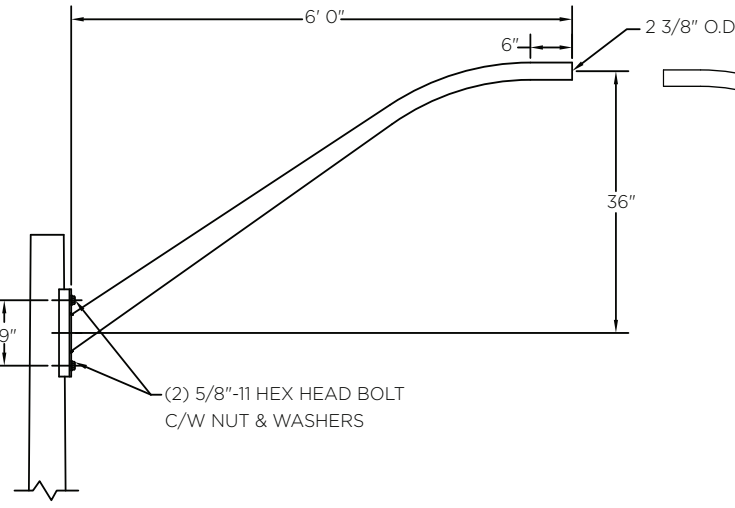

ARM SPECIFICATIONS

MATERIAL:
Aluminum

MOUNTING TYPE:
Side

ARM QUANTITY:
Single
Double

ARM LENGTH:
4', 5', 6', 8' and 10'

FINISH:
Available in textured or smooth.

EPA
1.23 - 5.49 sq. ft.

WEIGHT
8 - 29 lbs

MOUNTING TYPES:

Side Mount Details
4" x 1 3/4" x 12" L

ARM DIMENSIONS

Run	Rise
4'	24"
5'	25 3/16"
6'	36"
8'	48"
10'	49 1/2"

LEVELING DEVICES:

KPL20

KPL30

*See leveling device spec sheet for more options

HOW TO ORDER

EPA & WEIGHT

Catalog Number	Mount Type	# Of Arms	L. (ft)	EPA (sq ft)	Wt. (lbs)
KA120-A-S-1-4	Side	1	4	1.23	8
KA120-A-S-1-5	Side	1	5	1.61	10
KA120-A-S-1-6	Side	1	6	2.04	12
KA120-A-S-1-8	Side	1	8	2.76	15
KA120-A-S-1-10	Side	1	10	3.44	18
KA120-A-S-2-4	Side	2	4	2.64	18
KA120-A-S-2-6	Side	2	6	4.10	24
KA120-A-S-2-8	Side	2	8	5.49	29

CONFIGURATION OPTIONS

KA120 THE ELLIPTICAL (SIDE MOUNT)

Side Mount Single Arm

Side Mount Double Arm

Side Mount Details