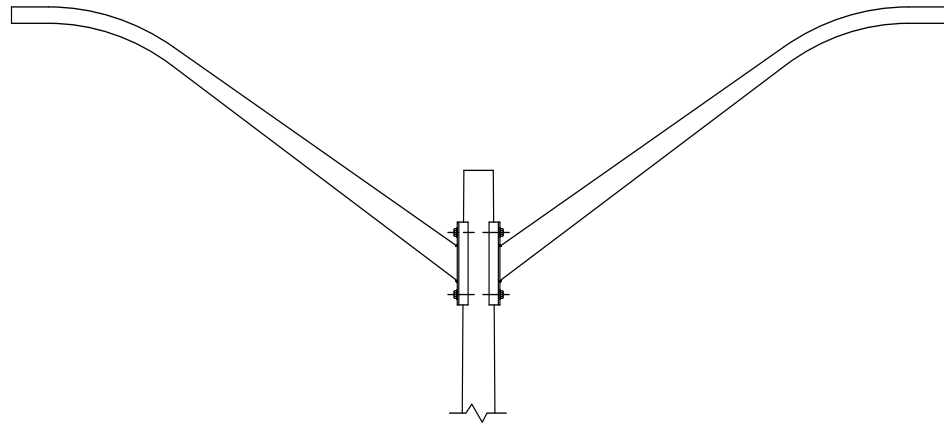

KA120 // THE ELLIPTICAL (SIDE MOUNT)

STREET LIGHT ARM

The King Luminaire KA120 Arm is a simple and functional design. This aluminum arm is available in a variety of lengths in single and double arm configurations. The KA120 provides an easy and straightforward solution for any street lighting project.

ARM SPECIFICATIONS

MATERIAL:
Aluminum

MOUNTING TYPE:
Side

ARM QUANTITY:
Single
Double

ARM LENGTH:
4', 5', 6', 8' and 10'

FINISH:
Available in textured or smooth.

EPA
1.23 - 5.49 sq. ft.

WEIGHT
8 - 29 lbs

MOUNTING TYPES:

Side Mount Details
4" x 1 3/4" x 12" L

ARM DIMENSIONS

Run	Rise
4'	24"
5'	25 3/16"
6'	36"
8'	48"
10'	49 1/2"

LEVELING DEVICES:

KPL20

KPL30

*See leveling device spec sheet for more options

CONFIGURATION OPTIONS

KA120 THE ELLIPTICAL (SIDE MOUNT)

Side Mount Single Arm

Side Mount Double Arm

Side Mount Details