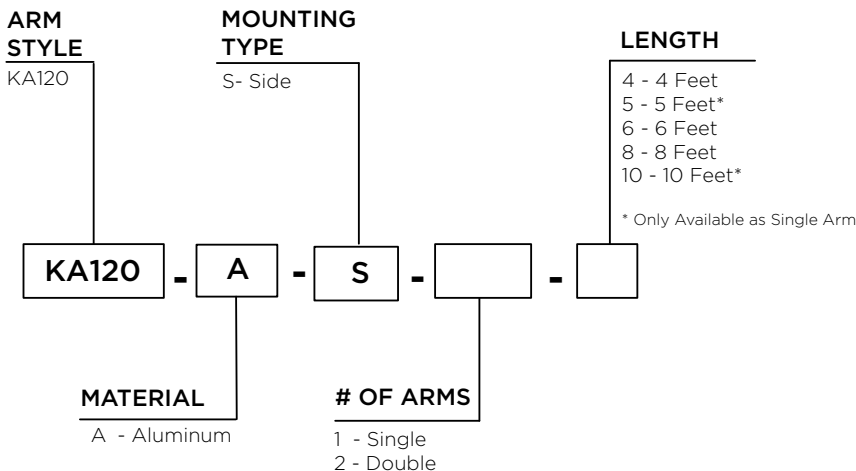

HOW TO ORDER

EPA & WEIGHT

Catalog Number	Mount Type	# Of Arms	L. (ft)	EPA (sq ft)	Wt. (lbs)
KA120-A-S-1-4	Side	1	4	1.23	8
KA120-A-S-1-5	Side	1	5	1.61	10
KA120-A-S-1-6	Side	1	6	2.04	12
KA120-A-S-1-8	Side	1	8	2.76	15
KA120-A-S-1-10	Side	1	10	3.44	18
KA120-A-S-2-4	Side	2	4	2.64	18
KA120-A-S-2-6	Side	2	6	4.10	24
KA120-A-S-2-8	Side	2	8	5.49	29