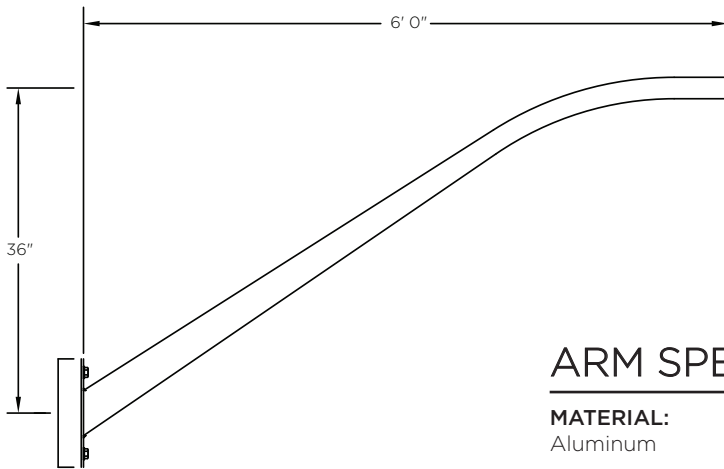

KA120 // THE ELLIPTICAL (SIDE MOUNT)

STREET LIGHT ARM

The King Luminaire KA120 Arm is a simple and functional design. This aluminum arm is available in a variety of lengths in single and double arm configurations. The KA120 provides an easy and straightforward solution for any street lighting project.

ARM SPECIFICATIONS

MATERIAL:
Aluminum

MOUNTING TYPE:
Side

ARM QUANTITY:
Single
Double

ARM LENGTH:
4', 5', 6', 8' and 10'

FINISH:
Available in textured or smooth.

EPA
1.23 - 5.49 sq. ft.

WEIGHT
8 - 29 lbs

MOUNTING TYPES:

Side Mount Details
4" x 1 3/4" x 12" L

ARM DIMENSIONS

Run	Rise
4'	24"
5'	25 3/16"
6'	36"
8'	48"
10'	49 1/2"

LEVELING DEVICES:

KPL20

KPL30

*See leveling device spec sheet for more options