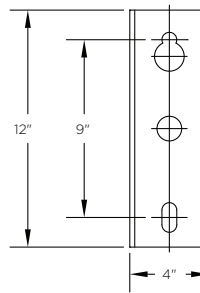

KA120 // THE ELLIPTICAL (SIDE MOUNT)

STREET LIGHT ARM

The King Luminaire KA120 Arm is a simple and functional design. This aluminum arm is available in a variety of lengths in single and double arm configurations. The KA120 provides an easy and straightforward solution for any street lighting project.

ARM SPECIFICATIONS

MATERIAL:
Aluminum

MOUNTING TYPE:
Side

ARM QUANTITY:
Single
Double

ARM LENGTH:
4', 5', 6', 8' and 10'

FINISH:
Available in textured or smooth.

EPA
1.23 - 5.49 sq. ft.

WEIGHT
8 - 29 lbs

MOUNTING TYPES:

Side Mount Details
4" x 1 3/4" x 12" L

ARM DIMENSIONS

Run	Rise
4'	24"
5'	25 3/16"
6'	36"
8'	48"
10'	49 1/2"

LEVELING DEVICES:

KPL20

KPL30

*See leveling device spec sheet for more options

HOW TO ORDER

EPA & WEIGHT

Catalog Number	Mount Type	# Of Arms	L. (ft)	EPA (sq ft)	Wt. (lbs)
KA120-A-S-1-4	Side	1	4	1.23	8
KA120-A-S-1-5	Side	1	5	1.61	10
KA120-A-S-1-6	Side	1	6	2.04	12
KA120-A-S-1-8	Side	1	8	2.76	15
KA120-A-S-1-10	Side	1	10	3.44	18
KA120-A-S-2-4	Side	2	4	2.64	18
KA120-A-S-2-6	Side	2	6	4.10	24
KA120-A-S-2-8	Side	2	8	5.49	29